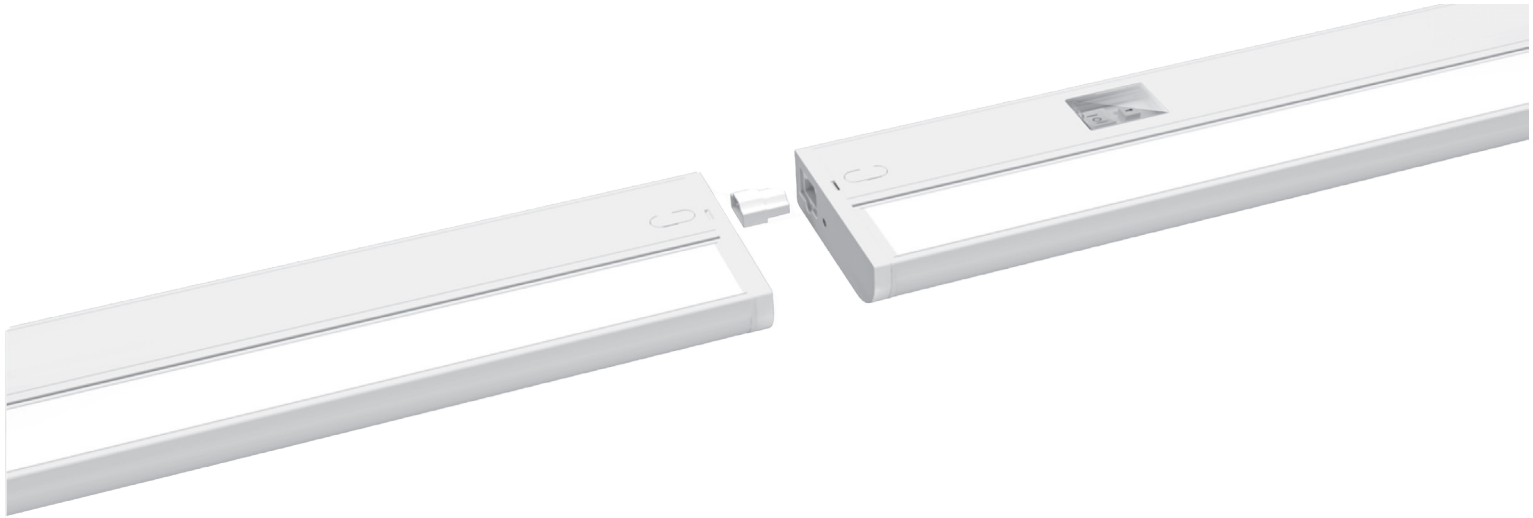

## FEATURES

- 5 CCT SELECTABLE 27K-50K
- 3 LEVEL ROCKER SWITCH FULL POWER , 50% POWER, OR OFF
- ADJUSTABLE LIGHTING ANGLES TO 90 DEGREES
- TRANSPARENT PUSH PULL OVER BUILT IN SWITCH
- ELV DIMMING
- PLUG AND PLAY UP TO 300W

## PHYSICAL

<b>DIMENSIONS</b>	<b>4" (101.60MM) WIDTH * 1.80" (45.72MM) HEIGHT</b>
<b>MATERIALS</b>	<b>ALUMINUM ALLOY SHELL</b>
<b>BEAM ANGLE</b>	<b>110 DEGREES</b>
<b>INPUT VOLTAGE</b>	<b>120v AC</b>