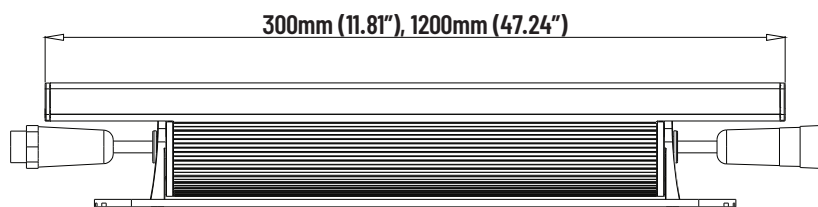

## FEATURES

- PLUG AND PLAY
- SINGLE BIN
- 150° ROTATION WITH 11° TILT PER CLICK
- DIMS ON/OFF, 0-10v

## PHYSICAL

DIMENSIONS	40mm (1.57") WIDTH * 51mm (2") HEIGHT
MATERIALS	ALUMINUM + PC SHELL
OPERATING TEMPERATURE	-4°F (-20°C) to 104°F (40°C)
INPUT VOLTAGE	120v - 277v AC
IP RATING	IP20 INDOOR