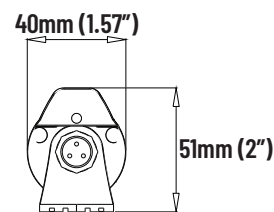

PROJECT: _____

DISTRIBUTOR: _____

CONTRACTOR: _____

TYPE _____

COMMENTS _____