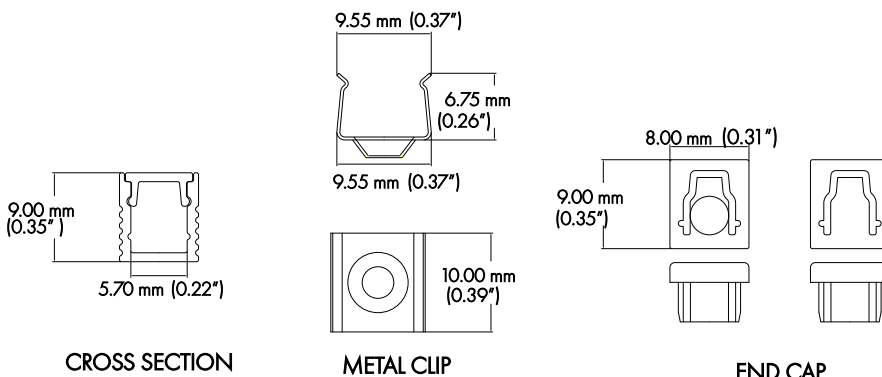

PRO-104 | MINI ALUMINUM PROFILE 104

PROFILE 104 IS A SURFACE MOUNTED 4 FOOT MICRO PROFILE DESIGNED TO BE INSTALLED IN AREAS REQUIRING THE MOST DISCREET ACCENT LIGHTING LIKE MILLWORK, SHELVING, AND DISPLAY CASES

PROJECT: _____

DISTRIBUTOR: _____

CONTRACTOR: _____

TYPE _____

COMMENTS _____

PHYSICAL

DIMENSIONS	8mm (0.31") WIDTH *9mm (0.35") HEIGHT* 1219.20mm (48")
INTERNAL WIDTH	5.70mm (0.22")
MATERIALS	6063 ALUMINUM
BEAM ANGLE	50°
MOUNTING	MINI SURFACE
FINISH	ANODIZED SILVER OR CONSULT FACTORY FOR CUSTOM RAL COLORS
TAPE COMPATIBILITY	M SERIES
LENS & LIGHT LOSS FACTOR	WHITE = 30%, CLEAR = 5%, BLACK = 78%

LENS, PAIR OF END CAPS, AND PAIR OF METALS CLIPS INCLUDED

ORDERING INFORMATION

PRODUCT	PRODUCT NUMBER	MOUNTING	LENS	FINISH	LENGTH
PRO	104	SF	WH	SV	4FT
PROFILE	104	SF = SURFACE	WH = WHITE BK = BLACK CL = CLEAR	SV = SILVER CUSTOM RAL = RAL CODE	4FT