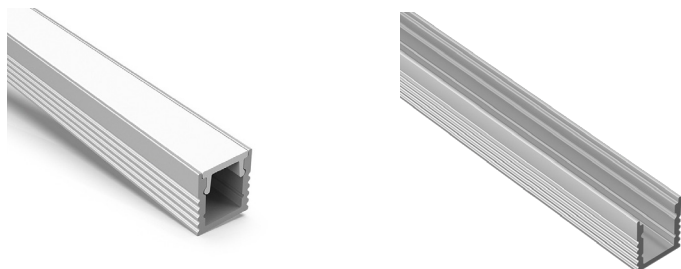

PRO-104 | MINI ALUMINUM PROFILE 104

PROFILE 104 IS A SURFACE MOUNTED 4 FOOT MICRO PROFILE DESIGNED TO BE INSTALLED IN AREAS REQUIRING THE MOST DISCREET ACCENT LIGHTING LIKE MILLWORK, SHELVING, AND DISPLAY CASES

PROJECT: _____

DISTRIBUTOR: _____

CONTRACTOR: _____

TYPE _____

COMMENTS _____

PHYSICAL

DIMENSIONS	8mm (0.31") WIDTH *9mm (0.35") HEIGHT* 1219.20mm (48")
INTERNAL WIDTH	5.70mm (0.22")
MATERIALS	6063 ALUMINUM
BEAM ANGLE	50°
MOUNTING	MINI SURFACE
FINISH	ANODIZED SILVER OR CONSULT FACTORY FOR CUSTOM RAL COLORS
TAPE COMPATIBILITY	M SERIES
LENS & LIGHT LOSS FACTOR	WHITE = 30%, CLEAR = 5%, BLACK = 78%

LENS, PAIR OF END CAPS, AND PAIR OF METALS CLIPS INCLUDED

ORDERING INFORMATION

PRODUCT	PRODUCT NUMBER	MOUNTING	LENS	FINISH	LENGTH
PRO	104	SF	WH	SV	4FT
PROFILE	104	SF = SURFACE	WH = WHITE BK = BLACK CL = CLEAR	SV = SILVER CUSTOM RAL = RAL CODE	4FT