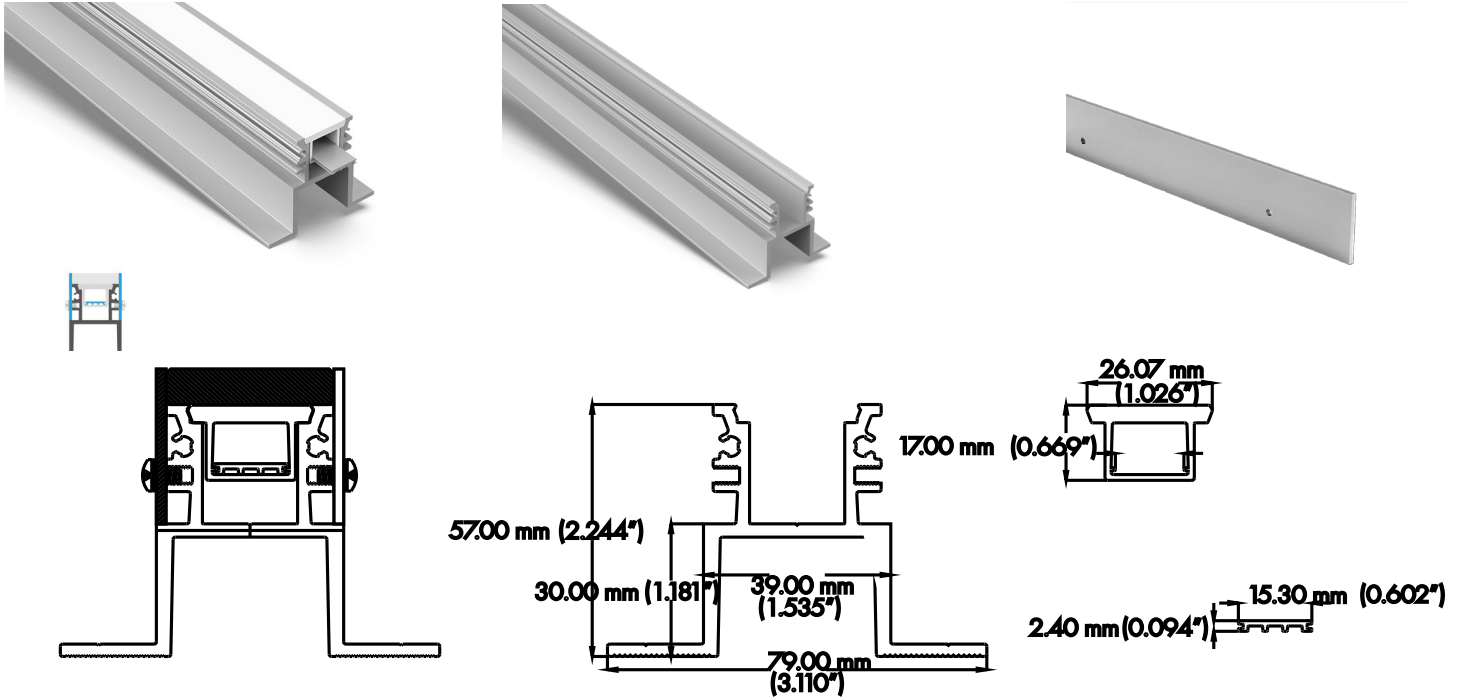

PRO-702 | ALUMINUM PROFILE 702

PROFILE 702 IS A DRIVE OVER RATED RECESSED 4 FOOT PROFILE EQUIPPED WITH A DURABLE TEMPERED GLASS DIFFUSER DESIGNED TO BE INSTALLED INGRADE.

PROJECT: _____

DISTRIBUTOR: _____

CONTRACTOR: _____

TYPE: _____

COMMENTS: _____

CROSS SECTION

PHYSICAL

DIMENSIONS	3.11" (79MM) WIDTH * 2.55" (65MM) HEIGHT * 48" (1219.2MM) LENGTH
INTERNAL WIDTH	0.59" (15MM)
MATERIALS	6063 ALUMINUM
FINISH	ANODIZED SILVER
LENS & LIGHT LOSS FACTOR	WHITE=40%
LENS, END CAPS, AND MOUNTING CLIPS INCLUDED	

ORDERING INFORMATION

PRODUCT CODE	PRODUCT NUMBER	MOUNTING	LENS	FINISH	LENGTH
PRO	702	RC	WH	SV	4FT
PROFILE	702	RC = RECESSED	WH = WHITE	SV = SILVER CUSTOM RAL = RAL CODE	4FT