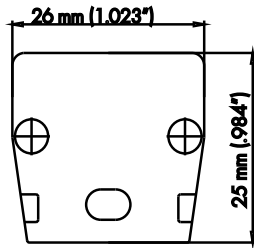

PRO-701 | ALUMINUM PROFILE 701

PROFILE 701 IS A WALK OVER RATED RECESSED 4 FOOT PROFILE DESIGNED TO BE INSTALLED IN FLOORS.

PROJECT: _____

DISTRIBUTOR: _____

CONTRACTOR: _____

TYPE: _____

COMMENTS: _____

CROSS SECTION

END CAP

METAL CLIP

PHYSICAL

DIMENSIONS	1.023" (26MM) WIDTH * .984" (25MM) HEIGHT * 48" (1219.2MM) LENGTH
INTERNAL WIDTH	.472" (12MM)
MATERIALS	6063 ALUMINUM
FINISH	ANODIZED SILVER
LENS & LIGHT LOSS FACTOR	WHITE=30%

LENS, END CAPS, AND MOUNTING CLIPS INCLUDED

ORDERING INFORMATION

PRODUCT CODE	PRODUCT NUMBER	MOUNTING	LENS	FINISH	LENGTH
PRO	701	RC	WH	SV	4FT
PROFILE	701	RC = RECESSED	WH = WHITE	SV = SILVER CUSTOM RAL = RAL CODE	4FT