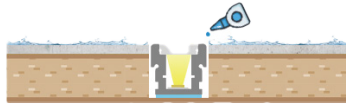

PRO-701 | ALUMINUM PROFILE 701

PROFILE 701 IS A WALK OVER RATED RECESSED 4 FOOT PROFILE DESIGNED TO BE INSTALLED IN FLOORS.

PROJECT: _____

DISTRIBUTOR: _____

CONTRACTOR: _____

TYPE: _____

COMMENTS: _____

CROSS SECTION

END CAP

METAL CLIP

PHYSICAL

DIMENSIONS	1.023" (26MM) WIDTH * .984" (25MM) HEIGHT * 48" (1219.2MM) LENGTH
INTERNAL WIDTH	.472" (12MM)
MATERIALS	6063 ALUMINUM
FINISH	ANODIZED SILVER
LENS & LIGHT LOSS FACTOR	WHITE=30%