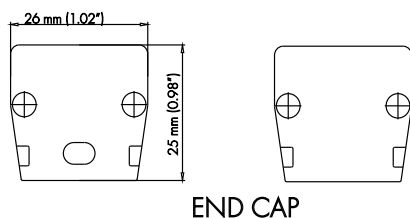

CONTRACTOR: _____

TYPE _____

COMMENTS _____

PHYSICAL

DIMENSIONS	22.00mm (0.87") WIDTH *25.00mm (0.98") HEIGHT* 1219.20mm (48")
INTERNAL WIDTH	12.00mm (0.47")
MATERIALS	6063 ALUMINUM
BEAM ANGLE	40°
MOUNTING	INGROUND RECESSED
FINISH	ANODIZED SILVER OR CONSULT FACTORY FOR CUSTOM RAL COLORS
TAPE COMPATIBILITY	K SERIES IP20 & IP67, J SERIES IP20 & IP67, C SERIES, G SERIES IP20 & IP67
LENS & LIGHT LOSS FACTOR	WHITE = 30%

LENS AND PAIR OF END CAPS INCLUDED

ORDERING INFORMATION

PRODUCT	PRODUCT NUMBER	MOUNTING	LENS	FINISH	LENGTH
PRO	701	RC	WH	SV	4FT
PROFILE	701	RC = RECESSED	WH = WHITE	SV = SILVER CUSTOM RAL = RAL CODE	4FT