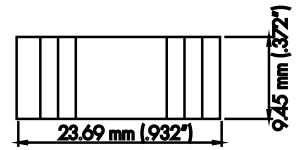

END CAP

METAL CLIP

PHYSICAL

DIMENSIONS	1.023" (26MM) WIDTH * .984" (25MM) HEIGHT * 48" (1219.2MM) LENGTH
INTERNAL WIDTH	.472" (12MM)
MATERIALS	6063 ALUMINUM
FINISH	ANODIZED SILVER
LENS & LIGHT LOSS FACTOR	WHITE=30%

LENS, END CAPS, AND MOUNTING CLIPS INCLUDED

ORDERING INFORMATION

PRODUCT CODE	PRODUCT NUMBER	MOUNTING	LENS	FINISH	LENGTH
PRO	701	RC	WH	SV	4FT
PROFILE	701	RC = RECESSED	WH = WHITE	SV = SILVER CUSTOM RAL = RAL CODE	4FT