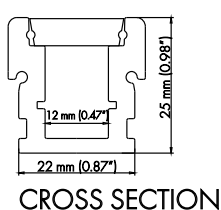

CONTRACTOR: _____

TYPE _____

COMMENTS _____

PHYSICAL

DIMENSIONS	22.00mm (0.87") WIDTH *25.00mm (0.98") HEIGHT* 1219.20mm (48")
INTERNAL WIDTH	12.00mm (0.47")
MATERIALS	6063 ALUMINUM
BEAM ANGLE	40°
MOUNTING	INGROUND RECESSED
FINISH	ANODIZED SILVER OR CONSULT FACTORY FOR CUSTOM RAL COLORS
TAPE COMPATIBILITY	K SERIES IP20 & IP67, J SERIES IP20 & IP67, C SERIES, G SERIES IP20 & IP67
LENS & LIGHT LOSS FACTOR	WHITE = 30%

LENS AND PAIR OF END CAPS INCLUDED

ORDERING INFORMATION

PRODUCT	PRODUCT NUMBER	MOUNTING	LENS	FINISH	LENGTH
PRO	701	RC	WH	SV	4FT
PROFILE	701	RC = RECESSED	WH = WHITE	SV = SILVER CUSTOM RAL = RAL CODE	4FT