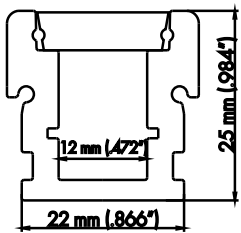

PRO-701 | ALUMINUM PROFILE 701

PROFILE 701 IS A WALK OVER RATED RECESSED 4 FOOT PROFILE DESIGNED TO BE INSTALLED IN FLOORS.

PROJECT: _____

DISTRIBUTOR: _____

CONTRACTOR: _____

TYPE: _____

COMMENTS: _____

CROSS SECTION

END CAP

METAL CLIP

PHYSICAL

DIMENSIONS	1.023" (26MM) WIDTH * .984" (25MM) HEIGHT * 48" (1219.2MM) LENGTH
INTERNAL WIDTH	.472" (12MM)
MATERIALS	6063 ALUMINUM
FINISH	ANODIZED SILVER
LENS & LIGHT LOSS FACTOR	WHITE=30%

LENS, END CAPS, AND MOUNTING CLIPS INCLUDED

ORDERING INFORMATION

PRODUCT CODE	PRODUCT NUMBER	MOUNTING	LENS	FINISH	LENGTH
PRO	701	RC	WH	SV	4FT
PROFILE	701	RC = RECESSED	WH = WHITE	SV = SILVER CUSTOM RAL = RAL CODE	4FT