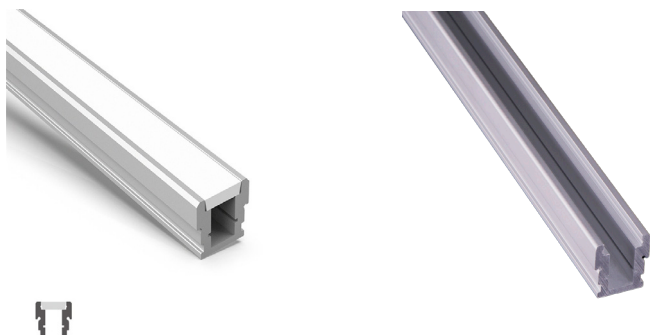

PRO-701 | ALUMINUM PROFILE 701

PROFILE 701 IS A 4 FOOT PROFILE DESIGNED FOR OUTDOOR LANDSCAPE ARCHITECTURE. PLEASE MAKE SURE TO SEAL PROPERLY WITH SILICONE GLUE ON SITE.

PROJECT: _____

DISTRIBUTOR: _____

CONTRACTOR: _____

TYPE _____

COMMENTS _____

PHYSICAL

DIMENSIONS	22.00mm (0.87") WIDTH *25.00mm (0.98") HEIGHT* 1219.20mm (48")
INTERNAL WIDTH	12.00mm (0.47")
MATERIALS	6063 ALUMINUM
BEAM ANGLE	40°
MOUNTING	INGROUND RECESSED
FINISH	ANODIZED SILVER OR CONSULT FACTORY FOR CUSTOM RAL COLORS
TAPE COMPATIBILITY	K SERIES IP20 & IP67, J SERIES IP20 & IP67, C SERIES, G SERIES IP20 & IP67
LENS & LIGHT LOSS FACTOR	WHITE = 30%

LENS AND PAIR OF END CAPS INCLUDED

ORDERING INFORMATION

PRODUCT	PRODUCT NUMBER	MOUNTING	LENS	FINISH	LENGTH
PRO	701	RC	WH	SV	4FT
PROFILE	701	RC = RECESSED	WH = WHITE	SV = SILVER CUSTOM RAL = RAL CODE	4FT

PRO-701 | ALUMINUM PROFILE 701

ACCESSORIES (SOLD SEPARATELY)

AA-PRO-701-EC	PAIR OF END CAPS
AA-PRO-701-LENS-WH	4FT WHITE LENS