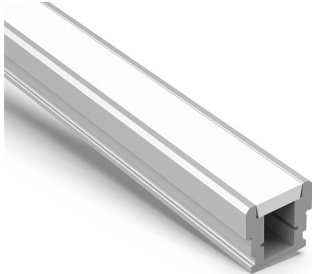

PRO-701 | ALUMINUM PROFILE 701

PROFILE 701 IS A WALK OVER RATED RECESSED 4 FOOT PROFILE DESIGNED TO BE INSTALLED IN FLOORS.

PROJECT: _____

DISTRIBUTOR: _____

CONTRACTOR: _____

TYPE: _____

COMMENTS: _____

CROSS SECTION

END CAP

METAL CLIP

PHYSICAL

DIMENSIONS	1.023" (26MM) WIDTH * .984" (25MM) HEIGHT * 48" (1219.2MM) LENGTH
INTERNAL WIDTH	.472" (12MM)
MATERIALS	6063 ALUMINUM
FINISH	ANODIZED SILVER
LENS & LIGHT LOSS FACTOR	WHITE=30%

LENS, END CAPS, AND MOUNTING CLIPS INCLUDED

ORDERING INFORMATION

PRODUCT CODE	PRODUCT NUMBER	MOUNTING	LENS	FINISH	LENGTH
PRO	701	RC	WH	SV	4FT
PROFILE	701	RC = RECESSED	WH = WHITE	SV = SILVER CUSTOM RAL = RAL CODE	4FT