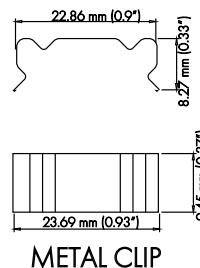

CONTRACTOR: _____

TYPE _____

COMMENTS _____

PHYSICAL

DIMENSIONS	22.00mm (0.87") WIDTH *25.00mm (0.98") HEIGHT* 1219.20mm (48")
INTERNAL WIDTH	12.00mm (0.47")
MATERIALS	6063 ALUMINUM
BEAM ANGLE	40°
MOUNTING	INGROUND RECESSED
FINISH	ANODIZED SILVER OR CONSULT FACTORY FOR CUSTOM RAL COLORS
TAPE COMPATIBILITY	K SERIES IP20 & IP67, J SERIES IP20 & IP67, C SERIES, G SERIES IP20 & IP67
LENS & LIGHT LOSS FACTOR	WHITE = 30%

LENS AND PAIR OF END CAPS INCLUDED

ORDERING INFORMATION

PRODUCT	PRODUCT NUMBER	MOUNTING	LENS	FINISH	LENGTH
PRO	701	RC	WH	SV	4FT
PROFILE	701	RC = RECESSED	WH = WHITE	SV = SILVER CUSTOM RAL = RAL CODE	4FT