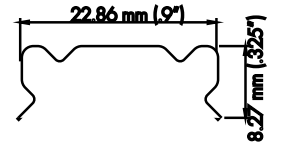

END CAP

METAL CLIP

PHYSICAL

DIMENSIONS	1.023" (26MM) WIDTH * .984" (25MM) HEIGHT * 48" (1219.2MM) LENGTH
INTERNAL WIDTH	.472" (12MM)
MATERIALS	6063 ALUMINUM
FINISH	ANODIZED SILVER
LENS & LIGHT LOSS FACTOR	WHITE=30%

LENS, END CAPS, AND MOUNTING CLIPS INCLUDED

ORDERING INFORMATION

PRODUCT CODE	PRODUCT NUMBER	MOUNTING	LENS	FINISH	LENGTH
PRO	701	RC	WH	SV	4FT
PROFILE	701	RC = RECESSED	WH = WHITE	SV = SILVER CUSTOM RAL = RAL CODE	4FT