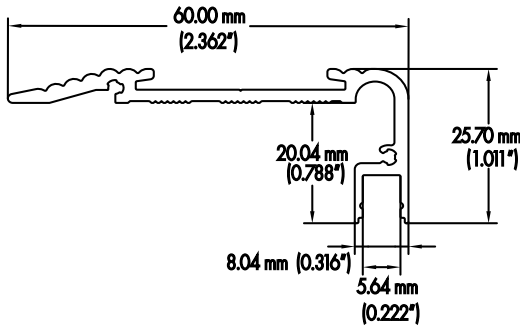

PRO-602 | ALUMINUM PROFILE 602

PROFILE 602 IS A 4 FOOT MINI PROFILE DESIGNED TO BE INSTALLED AT THE EDGE OF A STAIR TO ILLUMINATE EACH STEP AND PROVIDES A SLIP RESISTANT SURFACE.

PROJECT: _____

DISTRIBUTOR: _____

CONTRACTOR: _____

TYPE: _____

COMMENTS: _____

CROSS SECTION

END CAP

PHYSICAL

DIMENSIONS	2.362" (60MM) WIDTH * 1.011" (25.70MM) HEIGHT * 48" (1219.2MM) LENGTH
INTERNAL WIDTH	0.222" (5.64MM)
MATERIALS	6063 ALUMINUM
FINISH	ANODIZED SILVER
LENS & LIGHT LOSS FACTOR	WHITE=30%, FROSTED=19%, CLEAR=5%
LENS, END CAPS, AND MOUNTING CLIPS INCLUDED	

ORDERING INFORMATION

PRODUCT CODE	PRODUCT NUMBER	MOUNTING	LENS	FINISH	LENGTH
PRO	602	SF	WH	SV	4FT
PROFILE	602	SF = SURFACE	WH = WHITE	SV = SILVER CUSTOM RAL = RAL CODE	4FT