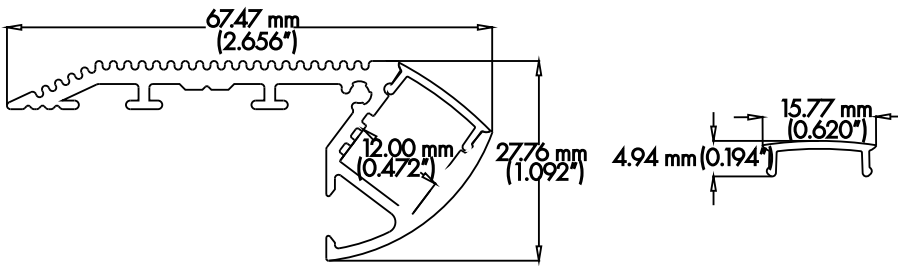

PRO-601 | ALUMINUM PROFILE 601

PROFILE 601 IS A 4 FOOT PROFILE DESIGNED TO BE INSTALLED AT THE EDGE OF A STAIR TO ILLUMINATE EACH STEP AND PROVIDES A SLIP RESISTANT SURFACE.

PROJECT: _____

DISTRIBUTOR: _____

CONTRACTOR: _____

TYPE: _____

COMMENTS: _____

CROSS SECTION