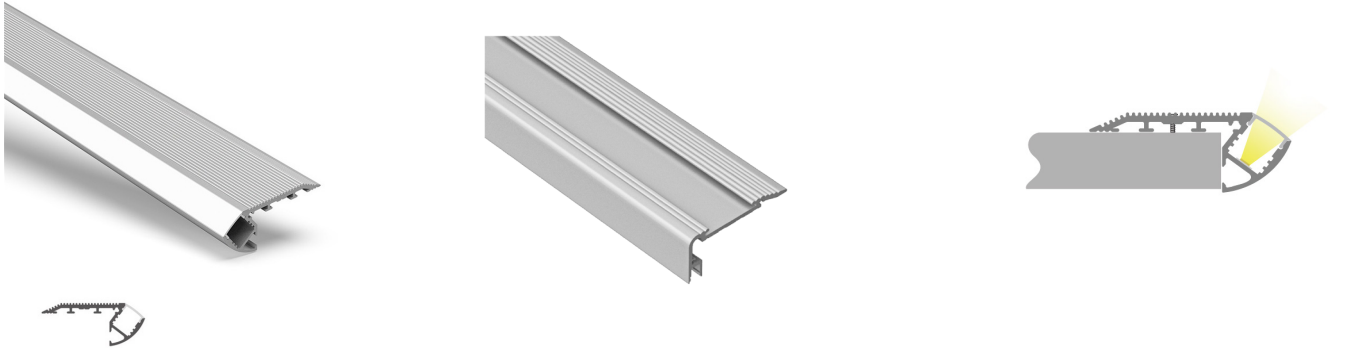

PRO-601 | ALUMINUM PROFILE 601

PROFILE 601 IS A 4 FOOT PROFILE DESIGNED TO BE INSTALLED AT THE EDGE OF A STAIR TO ILLUMINATE EACH STEP AND PROVIDES A SLIP RESISTANT SURFACE.

PROJECT: _____

DISTRIBUTOR: _____

CONTRACTOR: _____

TYPE: _____

COMMENTS: _____

CROSS SECTION