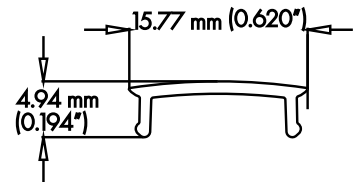

PRO-503 | ALUMINUM PROFILE 503

PROFILE 503 IS A 4 FOOT PROFILE CREATED TO PROVIDE INDIRECT ACCENT ILLUMINATION WHEN INSTALLED IN MUD-IN APPLICATIONS.

PROJECT: _____

DISTRIBUTOR: _____

CONTRACTOR: _____

TYPE: _____

COMMENTS: _____

CROSS SECTION

PHYSICAL

DIMENSIONS	3.405" (86.50MM) WIDTH * 0.772" (19.61MM) HEIGHT * 48" (1219.2MM) LENGTH
INTERNAL WIDTH	0.590" (15MM)
MATERIALS	6063 ALUMINUM
FINISH	ANODIZED SILVER
LENS & LIGHT LOSS FACTOR	WHITE=30%, FROSTED=19%, CLEAR=5%
LENS, END CAPS, AND MOUNTING CLIPS INCLUDED	

ORDERING INFORMATION

PRODUCT CODE	PRODUCT NUMBER	MOUNTING	LENS	FINISH	LENGTH
PRO	503	RC	WH	SV	4FT
PROFILE	503	RC = RECESSED	WH = WHITE	SV = SILVER CUSTOM RAL = RAL CODE	4FT