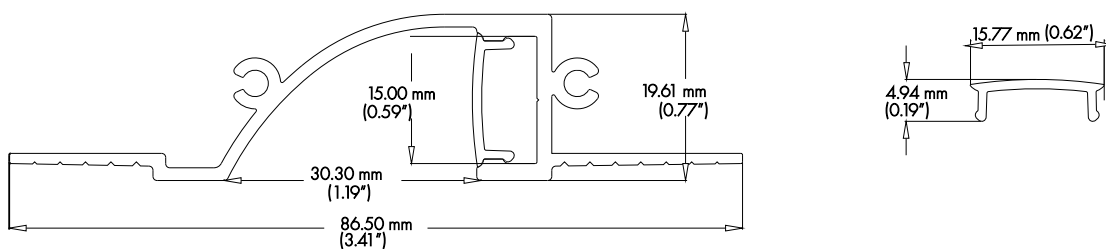

PRO-503 | ALUMINUM PROFILE 502

PROFILE 503 IS A 4 FOOT RECESSED AND TRIMLESS PROFILE TO BE USED FOR INDIRECT LIGHT FROM CEILING TO WALL OR FLOOR.

PROJECT: _____

DISTRIBUTOR: _____

CONTRACTOR: _____

TYPE _____

COMMENTS _____

CROSS SECTION

PHYSICAL

DIMENSIONS	86.50mm (3.41") WIDTH *19.61mm (0.77") HEIGHT* 1219.20mm (48")
INTERNAL WIDTH	15.00mm (0.59")
MATERIALS	6063 ALUMINUM
BEAM ANGLE	100°
MOUNTING	RECESSED
FINISH	ANODIZED SILVER OR CONSULT FACTORY FOR CUSTOM RAL COLORS
TAPE COMPATIBILITY	K SERIES IP20 & IP67, J SERIES IP20 & IP67, C SERIES, G SERIES IP20 & IP67
LENS & LIGHT LOSS FACTOR	WHITE = 30%, CLEAR=5%

LENS AND PAIR OF END CAPS INCLUDED

ORDERING INFORMATION

PRODUCT	PRODUCT NUMBER	MOUNTING	LENS	FINISH	LENGTH
PRO	503	RC	WH	SV	4FT
PROFILE	503	RC = RECESSED	WH = WHITE CL = CLEAR	SV = SILVER CUSTOM RAL = RAL CODE	4FT