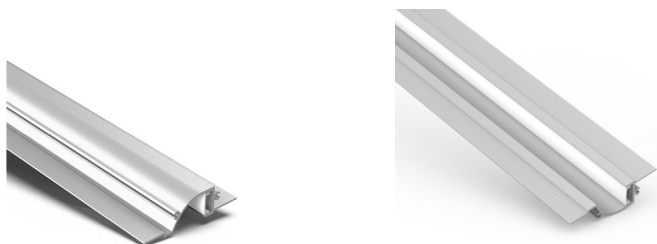

PRO-503 | ALUMINUM PROFILE 502

PROFILE 503 IS A 4 FOOT RECESSED AND TRIMLESS PROFILE TO BE USED FOR INDIRECT LIGHT FROM CEILING TO WALL OR FLOOR.

PROJECT: _____

DISTRIBUTOR: _____

CONTRACTOR: _____

TYPE _____

COMMENTS _____

CROSS SECTION

PHYSICAL

DIMENSIONS	86.50mm (3.41") WIDTH *19.61mm (0.77") HEIGHT* 1219.20mm (48")
INTERNAL WIDTH	15.00mm (0.59")
MATERIALS	6063 ALUMINUM
BEAM ANGLE	100°
MOUNTING	RECESSED
FINISH	ANODIZED SILVER OR CONSULT FACTORY FOR CUSTOM RAL COLORS
TAPE COMPATIBILITY	K SERIES IP20 & IP67, J SERIES IP20 & IP67, C SERIES, G SERIES IP20 & IP67
LENS & LIGHT LOSS FACTOR	WHITE = 30%, CLEAR=5%

LENS AND PAIR OF END CAPS INCLUDED

ORDERING INFORMATION

PRODUCT	PRODUCT NUMBER	MOUNTING	LENS	FINISH	LENGTH
PRO	503	RC	WH	SV	4FT
PROFILE	503	RC = RECESSED	WH = WHITE CL = CLEAR	SV = SILVER CUSTOM RAL = RAL CODE	4FT