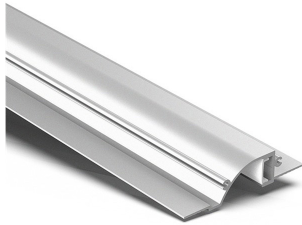

PRO-503 | ALUMINUM PROFILE 503

PROFILE 503 IS A 4 FOOT PROFILE CREATED TO PROVIDE INDIRECT ACCENT ILLUMINATION WHEN INSTALLED IN MUD-IN APPLICATIONS.

PROJECT: _____

DISTRIBUTOR: _____

CONTRACTOR: _____

TYPE: _____

COMMENTS: _____

CROSS SECTION

PHYSICAL

DIMENSIONS	3.405" (86.50MM) WIDTH * 0.772" (19.61MM) HEIGHT * 48" (1219.2MM) LENGTH
INTERNAL WIDTH	0.590" (15MM)
MATERIALS	6063 ALUMINUM
FINISH	ANODIZED SILVER
LENS & LIGHT LOSS FACTOR	WHITE=30%, FROSTED=19%, CLEAR=5%
LENS, END CAPS, AND MOUNTING CLIPS INCLUDED	

ORDERING INFORMATION

PRODUCT CODE	PRODUCT NUMBER	MOUNTING	LENS	FINISH	LENGTH
PRO	503	RC	WH	SV	4FT
PROFILE	503	RC = RECESSED	WH = WHITE	SV = SILVER CUSTOM RAL = RAL CODE	4FT