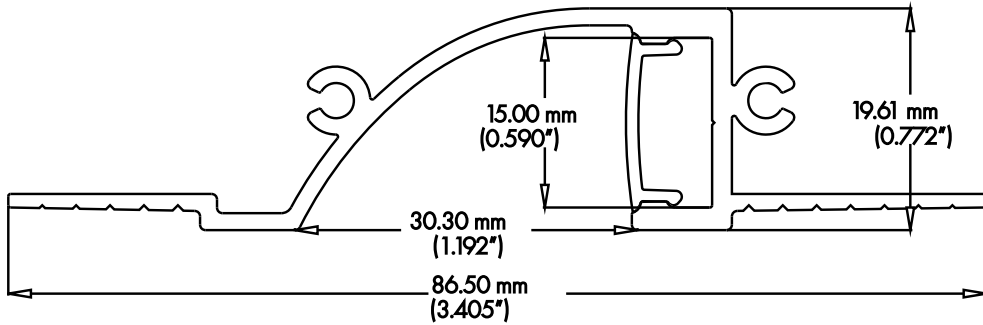

PRO-503 | ALUMINUM PROFILE 503

PROFILE 503 IS A 4 FOOT PROFILE CREATED TO PROVIDE INDIRECT ACCENT ILLUMINATION WHEN INSTALLED IN MUD-IN APPLICATIONS.

PROJECT: _____

DISTRIBUTOR: _____

CONTRACTOR: _____

TYPE: _____

COMMENTS: _____

CROSS SECTION

PHYSICAL

DIMENSIONS	3.405" (86.50MM) WIDTH * 0.772" (19.61MM) HEIGHT * 48" (1219.2MM) LENGTH
INTERNAL WIDTH	0.590" (15MM)
MATERIALS	6063 ALUMINUM
FINISH	ANODIZED SILVER
LENS & LIGHT LOSS FACTOR	WHITE=30%, FROSTED=19%, CLEAR=5%
LENS, END CAPS, AND MOUNTING CLIPS INCLUDED	

ORDERING INFORMATION

PRODUCT CODE	PRODUCT NUMBER	MOUNTING	LENS	FINISH	LENGTH
PRO	503	RC	WH	SV	4FT
PROFILE	503	RC = RECESSED	WH = WHITE	SV = SILVER CUSTOM RAL = RAL CODE	4FT