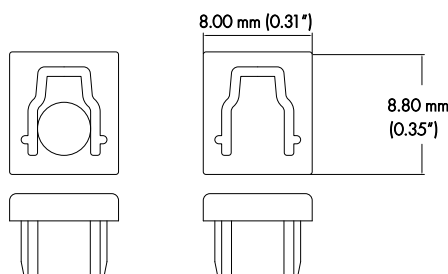

END CAPS

PHYSICAL

DIMENSIONS	28.00mm (1.10") WIDTH *9.00mm (0.35") HEIGHT* 1219.20mm (48")
INTERNAL WIDTH	5.70mm (0.22")
MATERIALS	6063 ALUMINUM
BEAM ANGLE	45°
MOUNTING	RECESSED
FINISH	ANODIZED SILVER OR CONSULT FACTORY FOR CUSTOM RAL COLORS
TAPE COMPATIBILITY	M SERIES
LENS & LIGHT LOSS FACTOR	WHITE = 30%, BLACK = 78%

LENS AND PAIR OF END CAPS INCLUDED

ORDERING INFORMATION

PRODUCT	PRODUCT NUMBER	MOUNTING	LENS	FINISH	LENGTH
PRO	502	RC	WH	SV	4FT
PROFILE	502	RC = RECESSED	WH = WHITE BK = BLACK	SV = SILVER CUSTOM RAL = RAL CODE	4FT