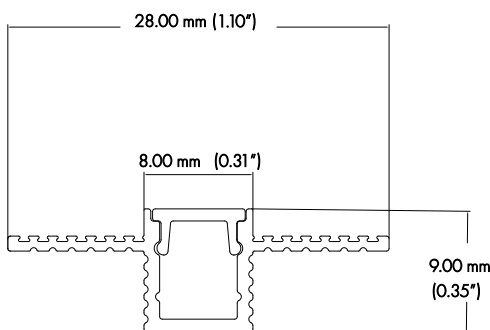

PRO-502 | MINI ALUMINUM PROFILE 502

PROFILE 502 IS A 4 FOOT MICRO PROFILE DESIGNED TO BE INSTALLED IN MUD-IN APPLICATIONS.

PROJECT: _____

DISTRIBUTOR: _____

CONTRACTOR: _____

TYPE _____

COMMENTS _____

CROSS SECTION