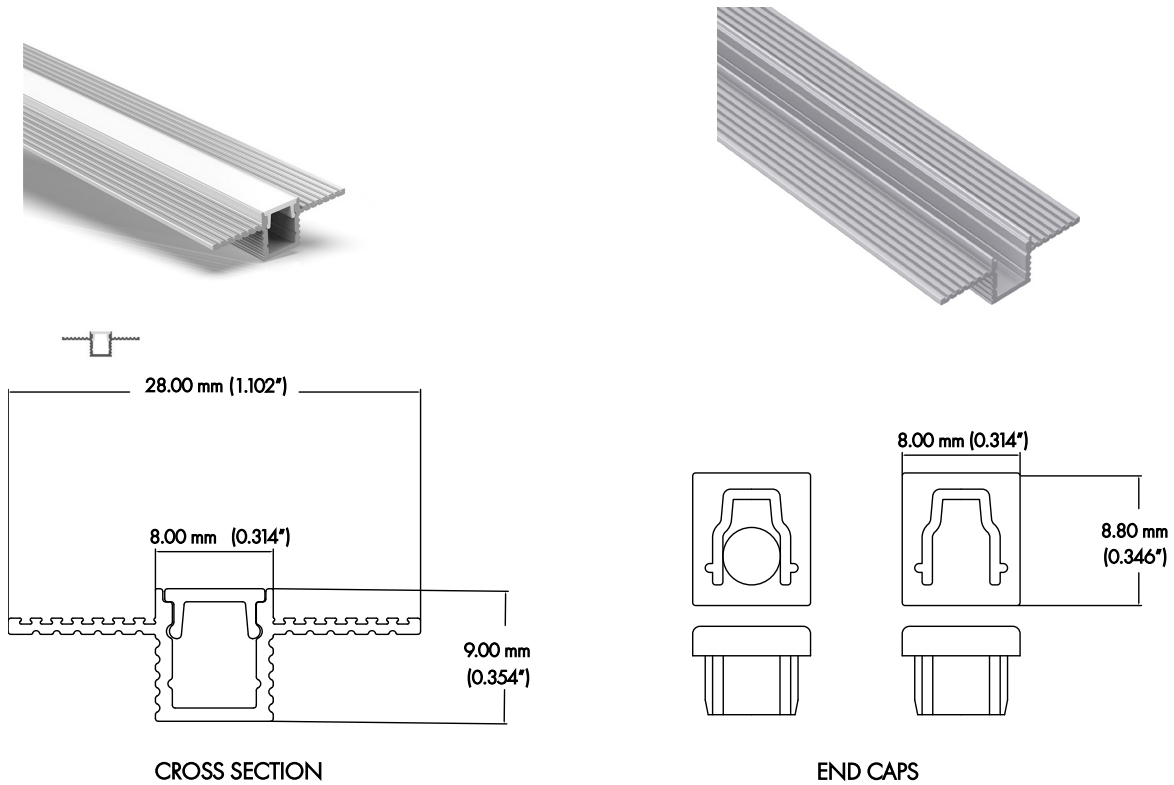

PRO-502 | ALUMINUM PROFILE 502

PROFILE 502 IS A 4 FOOT MICRO PROFILE DESIGNED TO BE INSTALLED IN MUD-IN APPLICATIONS.

PROJECT: _____

DISTRIBUTOR: _____

CONTRACTOR: _____

TYPE: _____

COMMENTS: _____

PHYSICAL

DIMENSIONS	1.102" (28.00MM) WIDTH * 0.354" (9.00MM) HEIGHT * 48" (1219.2MM) LENGTH
INTERNAL WIDTH	0.224" (5.7MM)
MATERIALS	6063 ALUMINUM
FINISH	ANODIZED SILVER
LENS & LIGHT LOSS FACTOR	WHITE=30%, CLEAR=5%
LENS, END CAPS, AND MOUNTING CLIPS INCLUDED	

ORDERING INFORMATION

PRODUCT CODE	PRODUCT NUMBER	MOUNTING	LENS	FINISH	LENGTH
PRO PROFILE	502 502	RC RC = RECESSED	WH WH = WHITE	SV SV = SILVER CUSTOM RAL = RAL CODE	4FT 4FT