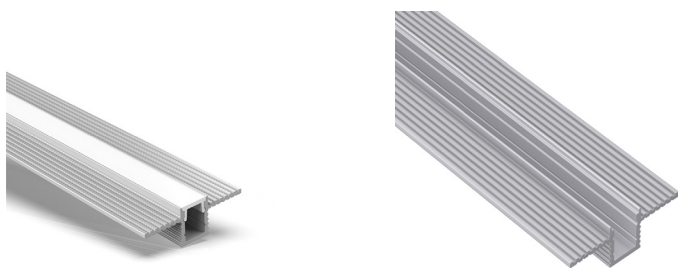

PRO-502 | MINI ALUMINUM PROFILE 502

PROFILE 502 IS A 4 FOOT MICRO PROFILE DESIGNED TO BE INSTALLED IN MUD-IN APPLICATIONS.

PROJECT: _____

DISTRIBUTOR: _____

CONTRACTOR: _____

TYPE _____

COMMENTS _____

CROSS SECTION