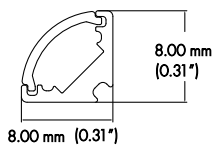

DISTRIBUTOR: _____

CONTRACTOR: _____

TYPE _____

COMMENTS _____

CROSS SECTION

END CAP

8.74 mm (0.34")

10.09 mm (0.39")

METAL CLIP

PHYSICAL

| | |
|--------------------------|--|
| DIMENSIONS | 8mm (0.31") WIDTH *8mm (0.31") HEIGHT* 1219.20mm (48") |
| INTERNAL WIDTH | 5.20mm (0.20") |
| MATERIALS | 6063 ALUMINUM |
| BEAM ANGLE | 110° |
| MOUNTING | CORNER |
| FINISH | ANODIZED SILVER OR CONSULT FACTORY FOR CUSTOM RAL COLORS |
| TAPE COMPATIBILITY | M SERIES |
| LENS & LIGHT LOSS FACTOR | WHITE = 30% |