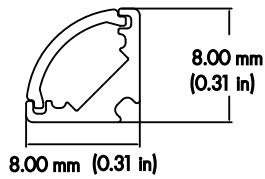

PRO-304 | ALUMINUM PROFILE 304

PROFILE 304 IS A CORNER MOUNTED 4 FOOT MICRO PROFILE DESIGNED TO BE INSTALLED IN AREAS REQUIRING THE MOST DISCREET ACCENT LIGHTING LIKE SHELVING AND DISPLAY CASES.

PROJECT: _____

DISTRIBUTOR: _____

CONTRACTOR: _____

TYPE: _____

COMMENTS: _____

CROSS SECTION