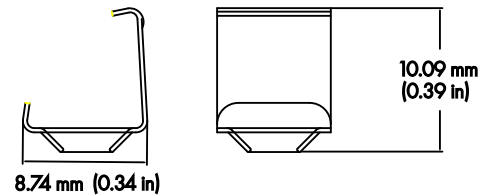

PHYSICAL

DIMENSIONS	0.314" (8MM) WIDTH * 0.314" (8MM) HEIGHT * 48" (1219.2MM) LENGTH
INTERNAL WIDTH	0.204" (5.2MM)
MATERIALS	6063 ALUMINUM
FINISH	ANODIZED SILVER
LENS & LIGHT LOSS FACTOR	WHITE=30%, FROSTED=19%, CLEAR=5%
LENS, END CAPS, AND MOUNTING CLIPS INCLUDED	

ORDERING INFORMATION

PRODUCT CODE	PRODUCT NUMBER	MOUNTING	LENS	FINISH	LENGTH
PRO	304	MC	WH	SV	4FT
PROFILE	304	MC = METAL CLIP	WH = WHITE	SV = SILVER CUSTOM RAL = RAL CODE	4FT