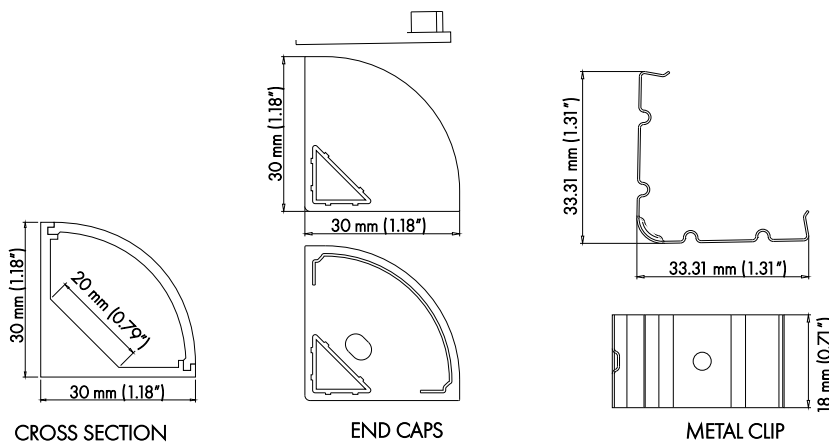

PRO-303 | ALUMINUM PROFILE 303

PROFILE 303 IS A 45° HALF ROUND CORNER MOUNT 4 FOOT PROFILE.

PROJECT: _____

DISTRIBUTOR: _____

CONTRACTOR: _____

TYPE _____

COMMENTS _____

PHYSICAL

| | |
|-------------------------------------|----------------------------------------------------------------------------|
| DIMENSIONS | 30mm (1.81") WIDTH *30mm (1.81") HEIGHT* 1219.20mm (48") |
| INTERNAL WIDTH | 20mm (0.79") |
| MATERIALS | 6063 ALUMINUM |
| BEAM ANGLE | 120° |
| MOUNTING | CORNER |
| FINISH | ANODIZED SILVER OR CONSULT FACTORY FOR CUSTOM RAL COLORS |
| TAPE COMPATIBILITY | K SERIES IP20 & IP67, J SERIES IP20 & IP67, C SERIES, G SERIES IP20 & IP67 |
| LENS & LIGHT LOSS FACTOR | WHITE = 30%, CLEAR 5% |

LENS, PAIR OF END CAPS, AND METAL CLIPS INCLUDED

ORDERING INFORMATION

| PRODUCT | PRODUCT NUMBER | MOUNTING | LENS | FINISH | LENGTH |
|---------|----------------|-----------------|--------------------------|--------------------------------------|--------|
| PRO | 303 | MC | WH | SV | 4FT |
| PROFILE | 303 | MC = METAL CLIP | WH = WHITE CL = CLEAR | SV = SILVER CUSTOM RAL = RAL CODE | 4FT |