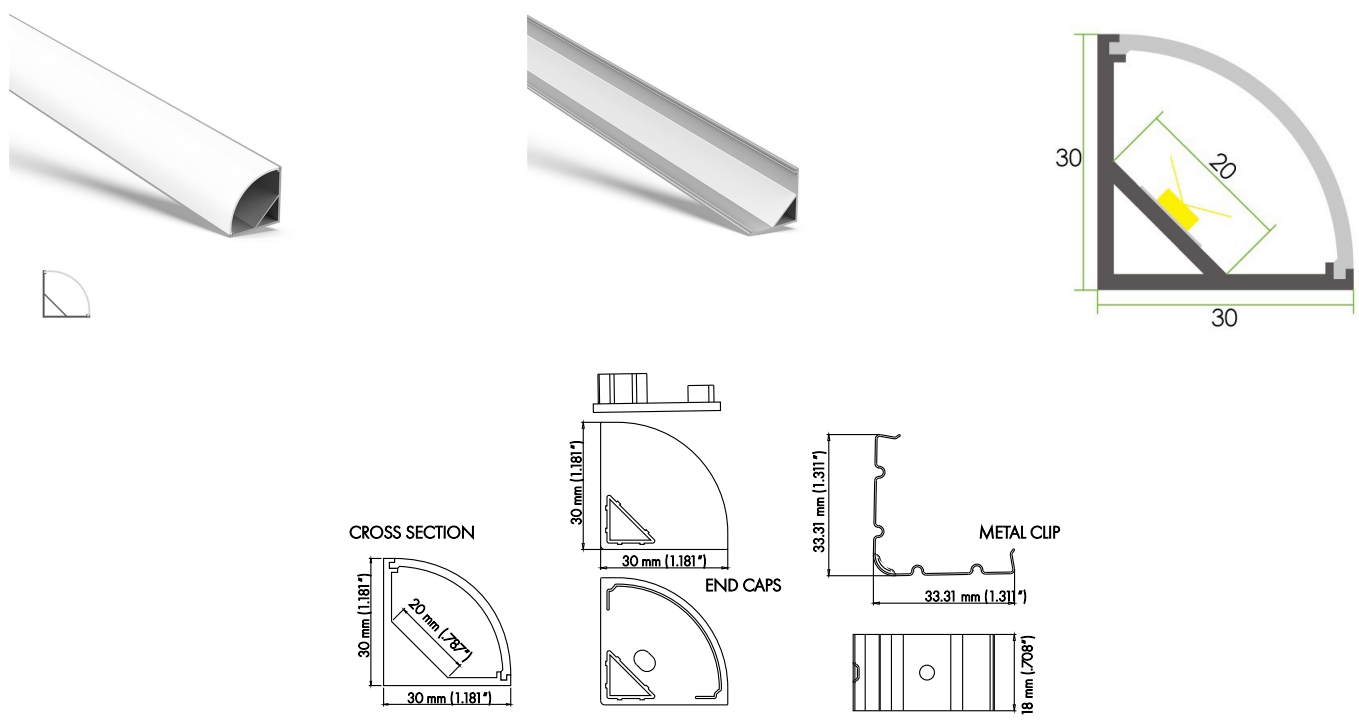

PRO-303 | ALUMINUM PROFILE 303

PROFILE 303 IS A 45 DEGREE HALF ROUND CORNER MOUNT 4 FOOT PROFILE.

PROJECT: _____

DISTRIBUTOR: _____

CONTRACTOR: _____

TYPE: _____

COMMENTS: _____

PHYSICAL

DIMENSIONS	1.181" (30MM) WIDTH * 1.181" (30MM) HEIGHT * 48" (1219.2MM) LENGTH
INTERNAL WIDTH	.787" (20MM)
MATERIALS	6063 ALUMINUM
FINISH	ANODIZED SILVER
LENS & LIGHT LOSS FACTOR	WHITE=30%, FROSTED=19%, CLEAR=5%
LENS, END CAPS, AND METAL CLIPS INCLUDED	

ORDERING INFORMATION

PRODUCT CODE	PRODUCT NUMBER	MOUNTING	LENS	FINISH	LENGTH
PRO	303	MC	WH	SV	4FT
PROFILE	303	MC = METAL CLIP	WH = WHITE	SV = SILVER CUSTOM RAL = RAL CODE	4FT