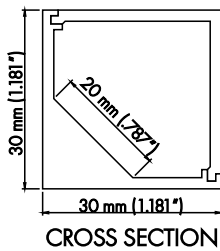

# PRO-302 | ALUMINUM PROFILE 302

PROFILE 302 IS A 45 DEGREE CORNER MOUNT 4 FOOT PROFILE WITH A SQUARE LENS PROVIDING LIGHT AT A 120 DEGREE BEAM ANGLE.

PROJECT: \_\_\_\_\_

DISTRIBUTOR: \_\_\_\_\_

CONTRACTOR: \_\_\_\_\_

## PHYSICAL

DIMENSIONS	1.181" (30MM) WIDTH * 1.181" (30MM) HEIGHT * 48" (1219.2MM) LENGTH
INTERNAL WIDTH	.787" (20MM)
MATERIALS	6063 ALUMINUM
FINISH	ANODIZED SILVER
LENS & LIGHT LOSS FACTOR	WHITE=30%, FROSTED=19%, CLEAR=5%
*LENS, END CAPS, AND METAL CLIPS INCLUDED*	

## ORDERING INFORMATION

PRODUCT CODE	PRODUCT NUMBER	MOUNTING	LENS	FINISH	LENGTH
PRO PROFILE	302 302	MC MC = METAL CLIP	WH WH = WHITE	SV SV = SILVER CUSTOM RAL = RAL CODE	4FT 4FT