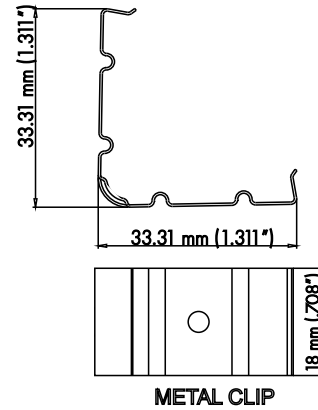

# PRO-302 | ALUMINUM PROFILE 302

PROFILE 302 IS A 45 DEGREE CORNER MOUNT 4 FOOT PROFILE WITH A SQUARE LENS PROVIDING LIGHT AT A 120 DEGREE BEAM ANGLE.

PROJECT: \_\_\_\_\_

DISTRIBUTOR: \_\_\_\_\_

CONTRACTOR: \_\_\_\_\_

## PHYSICAL

DIMENSIONS	1.181" (30MM) WIDTH * 1.181" (30MM) HEIGHT * 48" (1219.2MM) LENGTH
INTERNAL WIDTH	.787" (20MM)
MATERIALS	6063 ALUMINUM
FINISH	ANODIZED SILVER
LENS & LIGHT LOSS FACTOR	WHITE=30%, FROSTED=19%, CLEAR=5%
*LENS, END CAPS, AND METAL CLIPS INCLUDED*	

## ORDERING INFORMATION

PRODUCT CODE	PRODUCT NUMBER	MOUNTING	LENS	FINISH	LENGTH
PRO PROFILE	302 302	MC MC = METAL CLIP	WH WH = WHITE	SV SV = SILVER CUSTOM RAL = RAL CODE	4FT 4FT