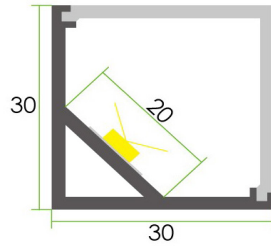

# PRO-302 | ALUMINUM PROFILE 302

PROFILE 302 IS A 45 DEGREE CORNER MOUNT 4 FOOT PROFILE WITH A SQUARE LENS PROVIDING LIGHT AT A 120 DEGREE BEAM ANGLE.

PROJECT: \_\_\_\_\_

DISTRIBUTOR: \_\_\_\_\_

CONTRACTOR: \_\_\_\_\_

## PHYSICAL

DIMENSIONS	1.181" (30MM) WIDTH * 1.181" (30MM) HEIGHT * 48" (1219.2MM) LENGTH
INTERNAL WIDTH	.787" (20MM)
MATERIALS	6063 ALUMINUM
FINISH	ANODIZED SILVER
LENS & LIGHT LOSS FACTOR	WHITE=30%, FROSTED=19%, CLEAR=5%
*LENS, END CAPS, AND METAL CLIPS INCLUDED*	