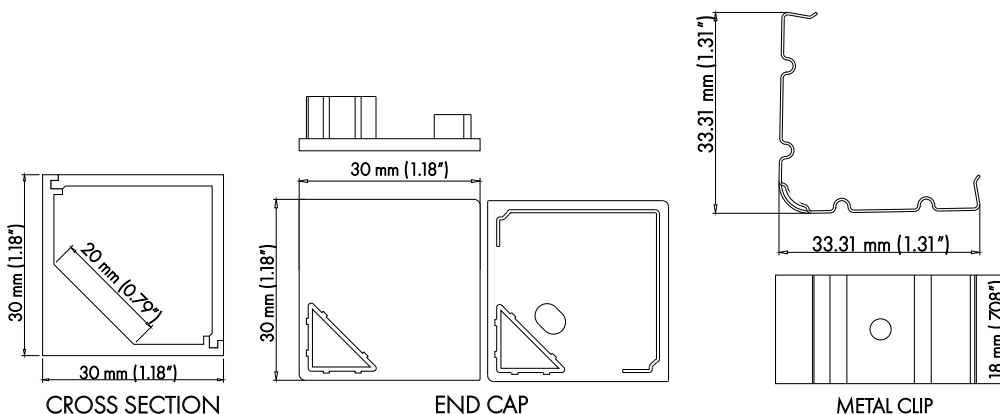

PRO-302 | ALUMINUM PROFILE 302

PROFILE 302 IS A 45° CORNER MOUNT 4 FOOT PROFILE WITH A SQUARE LENS PROVIDING LIGHT FOR ANGLED APPLICATIONS.

PROJECT: _____

DISTRIBUTOR: _____

CONTRACTOR: _____

TYPE _____

COMMENTS _____

PHYSICAL

DIMENSIONS	30mm (1.81") WIDTH *30mm (1.81") HEIGHT* 1219.20mm (48")
INTERNAL WIDTH	20mm (0.79")
MATERIALS	6063 ALUMINUM
BEAM ANGLE	120°
MOUNTING	CORNER
FINISH	ANODIZED SILVER OR CONSULT FACTORY FOR CUSTOM RAL COLORS
TAPE COMPATIBILITY	K SERIES IP20 & IP67, J SERIES IP20 & IP67, C SERIES, G SERIES IP20 & IP67
LENS & LIGHT LOSS FACTOR	WHITE = 30%, CLEAR 5%

LENS, PAIR OF END CAPS, AND METAL CLIPS INCLUDED

ORDERING INFORMATION

PRODUCT	PRODUCT NUMBER	MOUNTING	LENS	FINISH	LENGTH
PRO	302	MC	WH	SV	4FT
PROFILE	302	MC = METAL CLIP	WH = WHITE CL = CLEAR	SV = SILVER CUSTOM RAL = RAL CODE	4FT