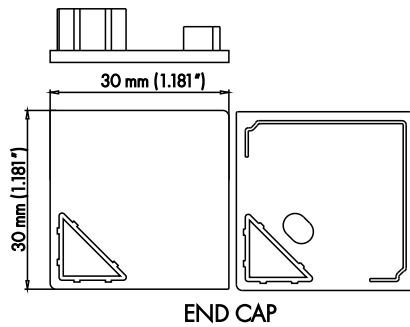

# PRO-302 | ALUMINUM PROFILE 302

PROFILE 302 IS A 45 DEGREE CORNER MOUNT 4 FOOT PROFILE WITH A SQUARE LENS PROVIDING LIGHT AT A 120 DEGREE BEAM ANGLE.

PROJECT: \_\_\_\_\_

DISTRIBUTOR: \_\_\_\_\_

CONTRACTOR: \_\_\_\_\_

## PHYSICAL

DIMENSIONS	1.181" (30MM) WIDTH * 1.181" (30MM) HEIGHT * 48" (1219.2MM) LENGTH
INTERNAL WIDTH	.787" (20MM)
MATERIALS	6063 ALUMINUM
FINISH	ANODIZED SILVER
LENS & LIGHT LOSS FACTOR	WHITE=30%, FROSTED=19%, CLEAR=5%
*LENS, END CAPS, AND METAL CLIPS INCLUDED*	

## ORDERING INFORMATION

PRODUCT CODE	PRODUCT NUMBER	MOUNTING	LENS	FINISH	LENGTH
PRO PROFILE	302 302	MC MC = METAL CLIP	WH WH = WHITE	SV SV = SILVER CUSTOM RAL = RAL CODE	4FT 4FT