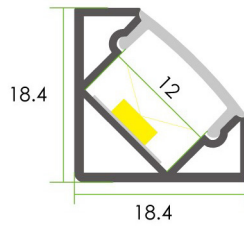

PRO-301 | ALUMINUM PROFILE 301

PROFILE 301 IS A 45 DEGREE CORNER MOUNTED 4 FOOT PROFILE DESIGNED TO BE MOUNTED TO THE CORNERS OF A ROOM.

PROJECT: _____

DISTRIBUTOR: _____

CONTRACTOR: _____

TYPE: _____

COMMENTS: _____

METAL CLIP

END CAPS

PHYSICAL

DIMENSIONS .724" (18.40MM) WIDTH * .724" (18.40MM) HEIGHT * 48" (1219.2MM) LENGTH

INTERNAL WIDTH .472" (12MM)

MATERIALS 6063 ALUMINUM

FINISH ANODIZED SILVER

LENS & LIGHT LOSS FACTOR WHITE=30%, FROSTED=19%, CLEAR=5%