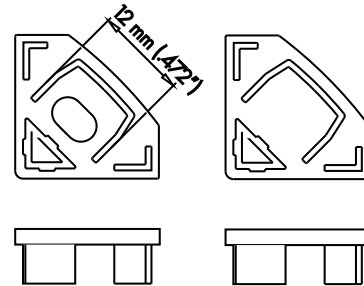

PRO-301 | ALUMINUM PROFILE 301

PROFILE 301 IS A 45 DEGREE CORNER MOUNTED 4 FOOT PROFILE DESIGNED TO BE MOUNTED TO THE CORNERS OF A ROOM.

PROJECT: _____

DISTRIBUTOR: _____

CONTRACTOR: _____

TYPE: _____

COMMENTS: _____

METAL CLIP

END CAPS

PHYSICAL

DIMENSIONS .724" (18.40MM) WIDTH * .724" (18.40MM) HEIGHT * 48" (1219.2MM) LENGTH

INTERNAL WIDTH .472" (12MM)

MATERIALS 6063 ALUMINUM

FINISH ANODIZED SILVER

LENS & LIGHT LOSS FACTOR WHITE=30%, FROSTED=19%, CLEAR=5%

LENS, END CAPS, AND METAL CLIPS INCLUDED

ORDERING INFORMATION

PRODUCT CODE	PRODUCT NUMBER	MOUNTING	LENS	FINISH	LENGTH
PRO	301	MC	WH	SV	4FT
PROFILE	301	MC = METAL CLIP	WH = WHITE	SV = SILVER CUSTOM RAL = RAL CODE	4FT

ACCESSORIES (SOLD SEPARATELY)

AA-PRO-PVT

ADJUSTABLE CLIP (0-237°)

***MUST USE METAL CLIP WITH IT**