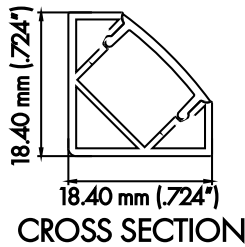

PRO-301 | ALUMINUM PROFILE 301

PROFILE 301 IS A 45 DEGREE CORNER MOUNTED 4 FOOT PROFILE DESIGNED TO BE MOUNTED TO THE CORNERS OF A ROOM.

PROJECT: _____

DISTRIBUTOR: _____

CONTRACTOR: _____

TYPE: _____

COMMENTS: _____

METAL CLIP

END CAPS

PHYSICAL

DIMENSIONS .724" (18.40MM) WIDTH * .724" (18.40MM) HEIGHT * 48" (1219.2MM) LENGTH

INTERNAL WIDTH .472" (12MM)

MATERIALS 6063 ALUMINUM

FINISH ANODIZED SILVER

LENS & LIGHT LOSS FACTOR WHITE=30%, FROSTED=19%, CLEAR=5%

LENS, END CAPS, AND METAL CLIPS INCLUDED

ORDERING INFORMATION

PRODUCT CODE	PRODUCT NUMBER	MOUNTING	LENS	FINISH	LENGTH
PRO	301	MC	WH	SV	4FT
PROFILE	301	MC = METAL CLIP	WH = WHITE	SV = SILVER CUSTOM RAL = RAL CODE	4FT