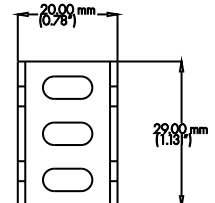

TYPE: _____

COMMENTS: _____

CROSS SECTION

END CAP

SPRING CLIP

PHYSICAL

DIMENSIONS	0.81" (20.71MM) WIDTH * 1.95" (50MM) HEIGHT * 48" (1219.2MM) LENGTH
INTERNAL WIDTH	0.55" (14.07MM)
MATERIALS	6063 ALUMINUM
FINISH	ANODIZED SILVER
LENS & LIGHT LOSS FACTOR	WHITE=30%, FROSTED=19%, CLEAR=5%

LENS, END CAPS, AND SPRING CLIPS INCLUDED

ORDERING INFORMATION

PRODUCT CODE	PRODUCT NUMBER	MOUNTING	LENS	FINISH	LENGTH
PRO	205	RC	WH	SV	4FT
PROFILE	205	RC = RECESSED	WH = WHITE	SV = SILVER CUSTOM RAL = RAL CODE	4FT