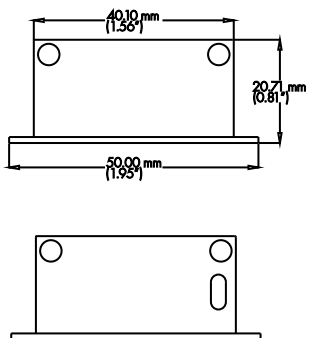

PRO-205 | ALUMINUM PROFILE 205

PROFILE 205 IS A RECESSED MOUNTED 4 FOOT PROFILE CREATED TO PROVIDE INDIRECT ACCENT ILLUMINATION WHEN INTEGRATED INTO WALLS AND CEILINGS.

PROJECT: _____

DISTRIBUTOR: _____

CONTRACTOR: _____

TYPE: _____

COMMENTS: _____

CROSS SECTION

END CAP

SPRING CLIP

PHYSICAL

DIMENSIONS	0.81" (20.71MM) WIDTH * 1.95" (50MM) HEIGHT * 48" (1219.2MM) LENGTH
INTERNAL WIDTH	0.55" (14.07MM)
MATERIALS	6063 ALUMINUM
FINISH	ANODIZED SILVER
LENS & LIGHT LOSS FACTOR	WHITE=30%, FROSTED=19%, CLEAR=5%

LENS, END CAPS, AND SPRING CLIPS INCLUDED

ORDERING INFORMATION

PRODUCT CODE	PRODUCT NUMBER	MOUNTING	LENS	FINISH	LENGTH
PRO	205	RC	WH	SV	4FT
PROFILE	205	RC = RECESSED	WH = WHITE	SV = SILVER CUSTOM RAL = RAL CODE	4FT