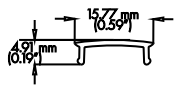

TYPE: _____

COMMENTS: _____

CROSS SECTION

END CAP

SPRING CLIP

PHYSICAL

DIMENSIONS	0.81" (20.71MM) WIDTH * 1.95" (50MM) HEIGHT * 48" (1219.2MM) LENGTH
INTERNAL WIDTH	0.55" (14.07MM)
MATERIALS	6063 ALUMINUM
FINISH	ANODIZED SILVER
LENS & LIGHT LOSS FACTOR	WHITE=30%, FROSTED=19%, CLEAR=5%

LENS, END CAPS, AND SPRING CLIPS INCLUDED

ORDERING INFORMATION

PRODUCT CODE	PRODUCT NUMBER	MOUNTING	LENS	FINISH	LENGTH
PRO	205	RC	WH	SV	4FT
PROFILE	205	RC = RECESSED	WH = WHITE	SV = SILVER CUSTOM RAL = RAL CODE	4FT