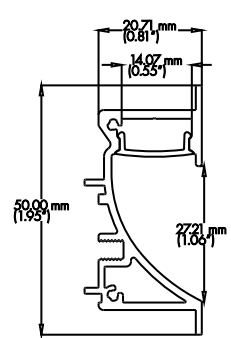

PRO-205 | ALUMINUM PROFILE 205

PROFILE 205 IS A RECESSED MOUNTED 4 FOOT PROFILE CREATED TO PROVIDE INDIRECT ACCENT ILLUMINATION WHEN INTEGRATED INTO WALLS AND CEILINGS.

PROJECT: _____

DISTRIBUTOR: _____

CONTRACTOR: _____

TYPE: _____

COMMENTS: _____

CROSS SECTION

END CAP

SPRING CLIP

PHYSICAL

DIMENSIONS	0.81" (20.71MM) WIDTH * 1.95" (50MM) HEIGHT * 48" (1219.2MM) LENGTH
INTERNAL WIDTH	0.55" (14.07MM)
MATERIALS	6063 ALUMINUM
FINISH	ANODIZED SILVER
LENS & LIGHT LOSS FACTOR	WHITE=30%, FROSTED=19%, CLEAR=5%

LENS, END CAPS, AND SPRING CLIPS INCLUDED

ORDERING INFORMATION

PRODUCT CODE	PRODUCT NUMBER	MOUNTING	LENS	FINISH	LENGTH
PRO	205	RC	WH	SV	4FT
PROFILE	205	RC = RECESSED	WH = WHITE	SV = SILVER CUSTOM RAL = RAL CODE	4FT