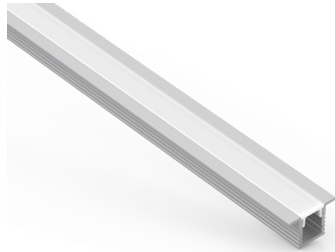

# PRO-204 | ALUMINUM PROFILE 204

PROFILE 204 IS A RECESSED MOUNTED 4 FOOT MICRO PROFILE THAT DELIVERS LIGHT AT A 40 DEGREE BEAM ANGLE. IT IS DESIGNED TO BE INSTALLED IN AREAS REQUIRING THE MOST DISCREET ACCENT LIGHTING LIKE MILLWORK, SHELVING AND DISPLAY CASES.

**PROJECT:** \_\_\_\_\_

**DISTRIBUTOR:** \_\_\_\_\_

**CONTRACTOR:** \_\_\_\_\_

**TYPE:** \_\_\_\_\_

**COMMENTS:** \_\_\_\_\_

CROSS SECTION

END CAP

METAL CLIP

## PHYSICAL

<b>DIMENSIONS</b>	0.55" (14.00MM) WIDTH * 0.35" (9.00MM) HEIGHT * 48" (1219.2MM) LENGTH
<b>INTERNAL WIDTH</b>	0.224" ( 5.7MM)
<b>MATERIALS</b>	6063 ALUMINUM
<b>FINISH</b>	ANODIZED SILVER
<b>LENS &amp; LIGHT LOSS FACTOR</b>	WHITE=30%, CLEAR=5%