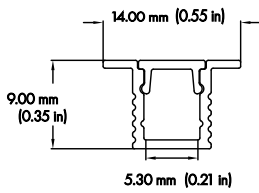

PRO-204 | ALUMINUM PROFILE 204

PROFILE 204 IS A RECESSED MOUNTED 4 FOOT MICRO PROFILE THAT DELIVERS LIGHT AT A 40 DEGREE BEAM ANGLE. IT IS DESIGNED TO BE INSTALLED IN AREAS REQUIRING THE MOST DISCREET ACCENT LIGHTING LIKE MILLWORK, SHELVING AND DISPLAY CASES.

PROJECT: _____

DISTRIBUTOR: _____

CONTRACTOR: _____

TYPE: _____

COMMENTS: _____

CROSS SECTION