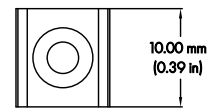

METAL CLIP

PHYSICAL

DIMENSIONS	0.55" (14.00MM) WIDTH * 0.35" (9.00MM) HEIGHT * 48" (1219.2MM) LENGTH
INTERNAL WIDTH	0.224" (5.7MM)
MATERIALS	6063 ALUMINUM
FINISH	ANODIZED SILVER
LENS & LIGHT LOSS FACTOR	WHITE=30%, CLEAR=5%

LENS, END CAPS, AND MOUNTING CLIPS INCLUDED

ORDERING INFORMATION

PRODUCT CODE	PRODUCT NUMBER	MOUNTING	LENS	FINISH	LENGTH
PRO	204	RC	WH	SV	4FT
PROFILE	204	RC = RECESSED	WH = WHITE	SV = SILVER CUSTOM RAL = RAL CODE	4FT