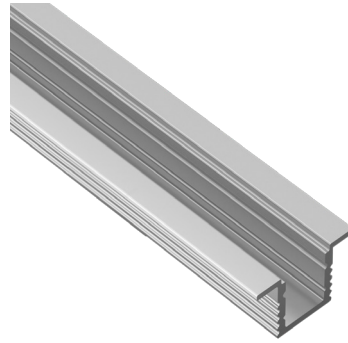

# PRO-204 | ALUMINUM PROFILE 204

PROFILE 204 IS A RECESSED MOUNTED 4 FOOT MICRO PROFILE THAT DELIVERS LIGHT AT A 40 DEGREE BEAM ANGLE. IT IS DESIGNED TO BE INSTALLED IN AREAS REQUIRING THE MOST DISCREET ACCENT LIGHTING LIKE MILLWORK, SHELVING AND DISPLAY CASES.

**PROJECT:** \_\_\_\_\_

**DISTRIBUTOR:** \_\_\_\_\_

**CONTRACTOR:** \_\_\_\_\_

**TYPE:** \_\_\_\_\_

**COMMENTS:** \_\_\_\_\_

CROSS SECTION

END CAP

METAL CLIP

## PHYSICAL

<b>DIMENSIONS</b>	0.55" (14.00MM) WIDTH * 0.35" (9.00MM) HEIGHT * 48" (1219.2MM) LENGTH
<b>INTERNAL WIDTH</b>	0.224" ( 5.7MM)
<b>MATERIALS</b>	6063 ALUMINUM
<b>FINISH</b>	ANODIZED SILVER
<b>LENS &amp; LIGHT LOSS FACTOR</b>	WHITE=30%, CLEAR=5%