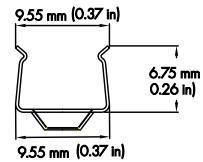

METAL CLIP

PHYSICAL

DIMENSIONS	0.55" (14.00MM) WIDTH * 0.35" (9.00MM) HEIGHT * 48" (1219.2MM) LENGTH
INTERNAL WIDTH	0.224" (5.7MM)
MATERIALS	6063 ALUMINUM
FINISH	ANODIZED SILVER
LENS & LIGHT LOSS FACTOR	WHITE=30%, CLEAR=5%

LENS, END CAPS, AND MOUNTING CLIPS INCLUDED

ORDERING INFORMATION

PRODUCT CODE	PRODUCT NUMBER	MOUNTING	LENS	FINISH	LENGTH
PRO	204	RC	WH	SV	4FT
PROFILE	204	RC = RECESSED	WH = WHITE	SV = SILVER CUSTOM RAL = RAL CODE	4FT