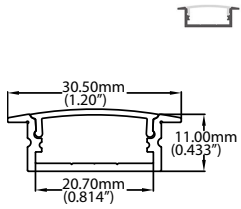

PRO-203 | ALUMINUM PROFILE 203

PROFILE 203 IS A RECESSED MOUNTED 4 FOOT PROFILE THAT PROVIDES A 110 DEGREE BEAM ANGLE FOR ANY RECESSED APPLICATIONS.

PROJECT: _____

DISTRIBUTOR: _____

CONTRACTOR: _____

TYPE: _____

COMMENTS: _____

CROSS SECTION

END CAP

METAL CLIP

PHYSICAL

DIMENSIONS 1.20" (30.5MM) WIDTH * .433" (11MM) HEIGHT * 48" (1219.2MM) LENGTH

INTERNAL WIDTH .814" (20.7MM)

MATERIALS 6063 ALUMINUM

FINISH ANODIZED SILVER

LENS & LIGHT LOSS FACTOR WHITE=30%, FROSTED=19%, CLEAR=5%

LENS, END CAPS, AND MOUNTING CLIPS INCLUDED

ORDERING INFORMATION

PRODUCT CODE	PRODUCT NUMBER	MOUNTING	LENS	FINISH	LENGTH
PRO	203	RC	WH	SV	4FT
PROFILE	203	RC = RECESSED	WH = WHITE	SV = SILVER CUSTOM RAL = RAL CODE	4FT