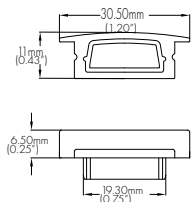

PRO-203 | ALUMINUM PROFILE 203

PROFILE 203 IS A FLANGED RECESSED MOUNTED 4 FOOT PROFILE THAT PROVIDES A 110° FOR ANY RECESSED APPLICATIONS.

PROJECT: _____

DISTRIBUTOR: _____

CONTRACTOR: _____

TYPE _____

COMMENTS _____

CROSS SECTION

END CAP

METAL CLIP

PHYSICAL

DIMENSIONS	30.50mm (1.20") WIDTH *11mm (0.43") HEIGHT* 1219.20mm (48")
INTERNAL WIDTH	20.70mm (0.81")
MATERIALS	6063 ALUMINUM
BEAM ANGLE	110°
MOUNTING	RECESSED
FINISH	ANODIZED SILVER OR CONSULT FACTORY FOR CUSTOM RAL COLORS
TAPE COMPATIBILITY	K SERIES, J SERIES, C SERIES, G SERIES
LENS & LIGHT LOSS FACTOR	WHITE = 30%, CLEAR = 5%, BLACK = 78%

LENS, PAIR OF END CAPS, AND PAIR OF METAL CLIPS INCLUDED

ORDERING INFORMATION

PRODUCT	PRODUCT NUMBER	MOUNTING	LENS	FINISH	LENGTH
PRO	203	RC	WH	SV	4FT
PROFILE	203	RC = RECESSED	WH = WHITE CL = CLEAR BK = BLACK	SV = SILVER CUSTOM RAL = RAL CODE	4FT