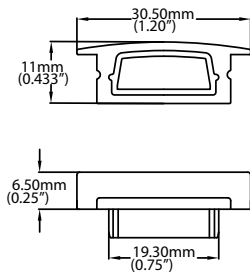

PRO-203 | ALUMINUM PROFILE 203

PROFILE 203 IS A RECESSED MOUNTED 4 FOOT PROFILE THAT PROVIDES A 110 DEGREE BEAM ANGLE FOR ANY RECESSED APPLICATIONS.

PROJECT: _____

DISTRIBUTOR: _____

CONTRACTOR: _____

TYPE: _____

COMMENTS: _____

CROSS SECTION

END CAP

METAL CLIP

PHYSICAL

DIMENSIONS 1.20" (30.5MM) WIDTH * .433" (11MM) HEIGHT * 48" (1219.2MM) LENGTH

INTERNAL WIDTH .814" (20.7MM)

MATERIALS 6063 ALUMINUM

FINISH ANODIZED SILVER

LENS & LIGHT LOSS FACTOR WHITE=30%, FROSTED=19%, CLEAR=5%

LENS, END CAPS, AND MOUNTING CLIPS INCLUDED

ORDERING INFORMATION

PRODUCT CODE	PRODUCT NUMBER	MOUNTING	LENS	FINISH	LENGTH
PRO	203	RC	WH	SV	4FT
PROFILE	203	RC = RECESSED	WH = WHITE	SV = SILVER CUSTOM RAL = RAL CODE	4FT