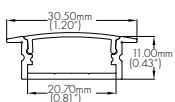

CROSS SECTION

END CAP

METAL CLIP

PHYSICAL

DIMENSIONS	30.50mm (1.20") WIDTH *11mm (0.43") HEIGHT* 1219.20mm (48")
INTERNAL WIDTH	20.70mm (0.81")
MATERIALS	6063 ALUMINUM
BEAM ANGLE	110°
MOUNTING	RECESSED
FINISH	ANODIZED SILVER OR CONSULT FACTORY FOR CUSTOM RAL COLORS
TAPE COMPATIBILITY	K SERIES, J SERIES, C SERIES, G SERIES
LENS & LIGHT LOSS FACTOR	WHITE = 30%, CLEAR = 5%, BLACK = 78%

LENS, PAIR OF END CAPS, AND PAIR OF METAL CLIPS INCLUDED

ORDERING INFORMATION

PRODUCT	PRODUCT NUMBER	MOUNTING	LENS	FINISH	LENGTH
PRO	203	RC	WH	SV	4FT
PROFILE	203	RC = RECESSED	WH = WHITE CL = CLEAR BK = BLACK	SV = SILVER CUSTOM RAL = RAL CODE	4FT