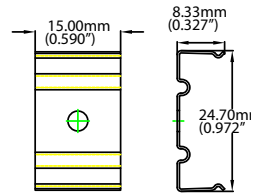

PRO-203 | ALUMINUM PROFILE 203

PROFILE 203 IS A RECESSED MOUNTED 4 FOOT PROFILE THAT PROVIDES A 110 DEGREE BEAM ANGLE FOR ANY RECESSED APPLICATIONS.

PROJECT: _____

DISTRIBUTOR: _____

CONTRACTOR: _____

TYPE: _____

COMMENTS: _____

CROSS SECTION

END CAP

METAL CLIP

PHYSICAL

DIMENSIONS 1.20" (30.5MM) WIDTH * .433" (11MM) HEIGHT * 48" (1219.2MM) LENGTH

INTERNAL WIDTH .814" (20.7MM)

MATERIALS 6063 ALUMINUM

FINISH ANODIZED SILVER

LENS & LIGHT LOSS FACTOR WHITE=30%, FROSTED=19%, CLEAR=5%

LENS, END CAPS, AND MOUNTING CLIPS INCLUDED

ORDERING INFORMATION

PRODUCT CODE	PRODUCT NUMBER	MOUNTING	LENS	FINISH	LENGTH
PRO	203	RC	WH	SV	4FT
PROFILE	203	RC = RECESSED	WH = WHITE	SV = SILVER CUSTOM RAL = RAL CODE	4FT