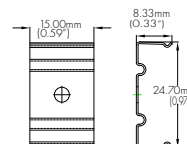

CROSS SECTION

END CAP

METAL CLIP

PHYSICAL

DIMENSIONS	30.50mm (1.20") WIDTH *11mm (0.43") HEIGHT* 1219.20mm (48")
INTERNAL WIDTH	20.70mm (0.81")
MATERIALS	6063 ALUMINUM
BEAM ANGLE	110°
MOUNTING	RECESSED
FINISH	ANODIZED SILVER OR CONSULT FACTORY FOR CUSTOM RAL COLORS
TAPE COMPATIBILITY	K SERIES, J SERIES, C SERIES, G SERIES
LENS & LIGHT LOSS FACTOR	WHITE = 30%, CLEAR = 5%, BLACK = 78%

LENS, PAIR OF END CAPS, AND PAIR OF METAL CLIPS INCLUDED

ORDERING INFORMATION

PRODUCT	PRODUCT NUMBER	MOUNTING	LENS	FINISH	LENGTH
PRO	203	RC	WH	SV	4FT
PROFILE	203	RC = RECESSED	WH = WHITE CL = CLEAR BK = BLACK	SV = SILVER CUSTOM RAL = RAL CODE	4FT