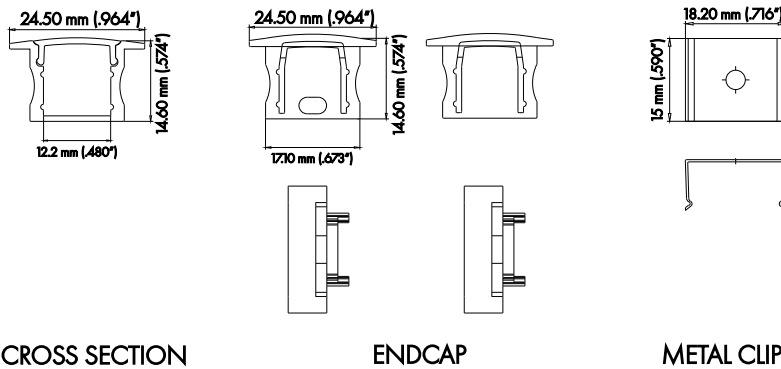

PRO-202 | ALUMINUM PROFILE 202

PROFILE 202 IS A RECESSED MOUNTED 4 FOOT PROFILE THAT PROVIDES A 60 DEGREE BEAM ANGLE FOR ANY RECESSED APPLICATIONS.

PROJECT: _____

DISTRIBUTOR: _____

CONTRACTOR: _____

TYPE: _____

COMMENTS: _____

PHYSICAL

DIMENSIONS	.964" (24.5MM) WIDTH * .574" (14.6MM) HEIGHT * 48" (1219.2MM) LENGTH
INTERNAL WIDTH	.480" (12.2MM)
MATERIALS	6063 ALUMINUM
FINISH	ANODIZED SILVER
LENS & LIGHT LOSS FACTOR	WHITE=30%, FROSTED=19%, CLEAR=5%

LENS, END CAPS, AND MOUNTING CLIPS INCLUDED

ORDERING INFORMATION

PRODUCT CODE	PRODUCT NUMBER	MOUNTING	LENS	FINISH	LENGTH
PRO	202	RC	WH	SV	4FT
PROFILE	202	RC = RECESSED	WH = WHITE	SV = SILVER CUSTOM RAL = RAL CODE	4FT