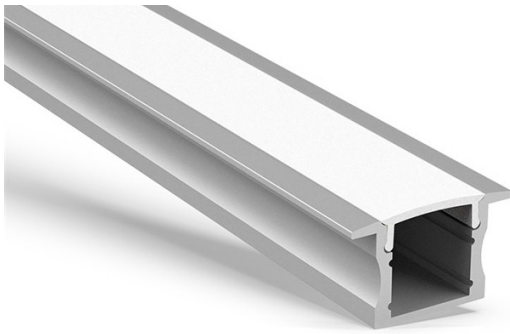

PRO-202 | ALUMINUM PROFILE 202

PROFILE 202 IS A RECESSED MOUNTED 4 FOOT PROFILE THAT PROVIDES A 60 DEGREE BEAM ANGLE FOR ANY RECESSED APPLICATIONS.

PROJECT: _____

DISTRIBUTOR: _____

CONTRACTOR: _____

TYPE: _____

COMMENTS: _____

PHYSICAL

DIMENSIONS	.964" (24.5MM) WIDTH * .574" (14.6MM) HEIGHT * 48" (1219.2MM) LENGTH
INTERNAL WIDTH	.480" (12.2MM)
MATERIALS	6063 ALUMINUM
FINISH	ANODIZED SILVER
LENS & LIGHT LOSS FACTOR	WHITE=30%, FROSTED=19%, CLEAR=5%

LENS, END CAPS, AND MOUNTING CLIPS INCLUDED

ORDERING INFORMATION

PRODUCT CODE	PRODUCT NUMBER	MOUNTING	LENS	FINISH	LENGTH
PRO	202	RC	WH	SV	4FT
PROFILE	202	RC = RECESSED	WH = WHITE	SV = SILVER CUSTOM RAL = RAL CODE	4FT