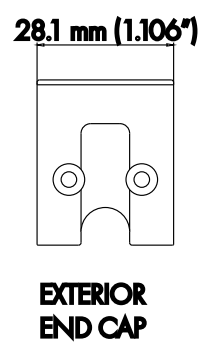

PRO-114 | ALUMINUM PROFILE 114

PROFILE 114 IS A SURFACE MOUNTED 4 FOOT GRAZER PROFILE DESIGNED TO BE INSTALLED IN WET LOCATION AREAS WHERE WALL WASHING OR GRAZING IS NEEDED

PROJECT: _____

DISTRIBUTOR: _____

CONTRACTOR: _____

TYPE: _____

COMMENTS: _____

PHYSICAL

DIMENSIONS	1.102" (28MM) WIDTH * 1.299" (33MM) HEIGHT * 48" (1219.2MM) LENGTH
INTERNAL WIDTH	.448" (11.4MM)
MATERIALS	6063 ALUMINUM
FINISH	ANODIZED SILVER
LENS & LIGHT LOSS FACTOR	CLEAR=5%