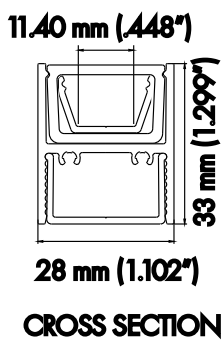

PRO-114 | ALUMINUM PROFILE 114

PROFILE 114 IS A SURFACE MOUNTED 4 FOOT GRAZER PROFILE DESIGNED TO BE INSTALLED IN WET LOCATION AREAS WHERE WALL WASHING OR GRAZING IS NEEDED

PROJECT: _____

DISTRIBUTOR: _____

CONTRACTOR: _____

TYPE: _____

COMMENTS: _____

PHYSICAL

DIMENSIONS	1.102" (28MM) WIDTH * 1.299" (33MM) HEIGHT * 48" (1219.2MM) LENGTH
INTERNAL WIDTH	.448" (11.4MM)
MATERIALS	6063 ALUMINUM
FINISH	ANODIZED SILVER
LENS & LIGHT LOSS FACTOR	CLEAR=5%

LENS, END CAPS, AND MOUNTING CLIPS INCLUDED

ORDERING INFORMATION

PRODUCT CODE	PRODUCT NUMBER	MOUNTING	LENS	FINISH	LENGTH
PRO	114	SF	WH	SV	4FT
PROFILE	114	SF = SURFACE	WH = WHITE	SV = SILVER CUSTOM RAL = RAL CODE	4FT