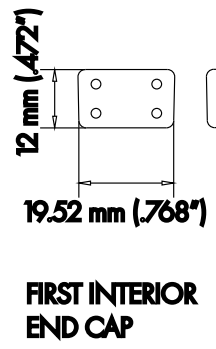

PRO-114 | ALUMINUM PROFILE 114

PROFILE 114 IS A SURFACE MOUNTED 4 FOOT GRAZER PROFILE DESIGNED TO BE INSTALLED IN WET LOCATION AREAS WHERE WALL WASHING OR GRAZING IS NEEDED

PROJECT: _____

DISTRIBUTOR: _____

CONTRACTOR: _____

TYPE: _____

COMMENTS: _____

PHYSICAL

DIMENSIONS	1.102" (28MM) WIDTH * 1.299" (33MM) HEIGHT * 48" (1219.2MM) LENGTH
INTERNAL WIDTH	.448" (11.4MM)
MATERIALS	6063 ALUMINUM
FINISH	ANODIZED SILVER
LENS & LIGHT LOSS FACTOR	CLEAR=5%

LENS, END CAPS, AND MOUNTING CLIPS INCLUDED

ORDERING INFORMATION

PRODUCT CODE	PRODUCT NUMBER	MOUNTING	LENS	FINISH	LENGTH
PRO	114	SF	WH	SV	4FT
PROFILE	114	SF = SURFACE	WH = WHITE	SV = SILVER CUSTOM RAL = RAL CODE	4FT