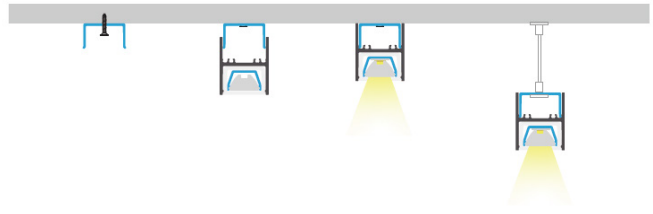

PRO-114 | ALUMINUM PROFILE 114

PROFILE 114 IS A SURFACE MOUNTED 4 FOOT GRAZER PROFILE DESIGNED TO BE INSTALLED IN WET LOCATION AREAS WHERE WALL WASHING OR GRAZING IS NEEDED

PROJECT: _____

DISTRIBUTOR: _____

CONTRACTOR: _____

TYPE: _____

COMMENTS: _____

PHYSICAL

DIMENSIONS	1.102" (28MM) WIDTH * 1.299" (33MM) HEIGHT * 48" (1219.2MM) LENGTH
INTERNAL WIDTH	.448" (11.4MM)
MATERIALS	6063 ALUMINUM
FINISH	ANODIZED SILVER
LENS & LIGHT LOSS FACTOR	CLEAR=5%