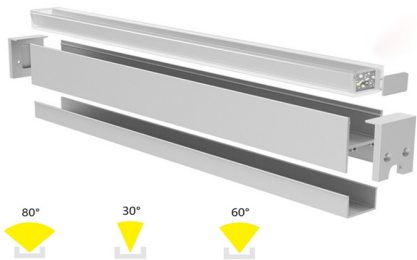

PRO-114 | ALUMINUM PROFILE 114

PROFILE 114 IS A SURFACE MOUNTED 4 FOOT GRAZER PROFILE DESIGNED TO BE INSTALLED IN WET LOCATION AREAS WHERE WALL WASHING OR GRAZING IS NEEDED

PROJECT: _____

DISTRIBUTOR: _____

CONTRACTOR: _____

TYPE: _____

COMMENTS: _____

PHYSICAL

DIMENSIONS	1.102" (28MM) WIDTH * 1.299" (33MM) HEIGHT * 48" (1219.2MM) LENGTH
INTERNAL WIDTH	.448" (11.4MM)
MATERIALS	6063 ALUMINUM
FINISH	ANODIZED SILVER
LENS & LIGHT LOSS FACTOR	CLEAR=5%

LENS, END CAPS, AND MOUNTING CLIPS INCLUDED

ORDERING INFORMATION

PRODUCT CODE	PRODUCT NUMBER	MOUNTING	LENS	FINISH	LENGTH
PRO	114	SF	WH	SV	4FT
PROFILE	114	SF = SURFACE	WH = WHITE	SV = SILVER CUSTOM RAL = RAL CODE	4FT