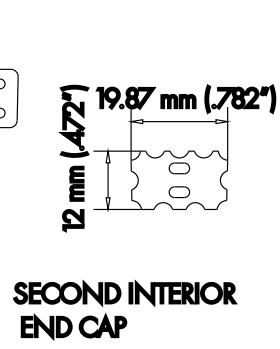

PRO-114 | ALUMINUM PROFILE 114

PROFILE 114 IS A SURFACE MOUNTED 4 FOOT GRAZER PROFILE DESIGNED TO BE INSTALLED IN WET LOCATION AREAS WHERE WALL WASHING OR GRAZING IS NEEDED

PROJECT: _____

DISTRIBUTOR: _____

CONTRACTOR: _____

TYPE: _____

COMMENTS: _____

PHYSICAL

DIMENSIONS	1.102" (28MM) WIDTH * 1.299" (33MM) HEIGHT * 48" (1219.2MM) LENGTH
INTERNAL WIDTH	.448" (11.4MM)
MATERIALS	6063 ALUMINUM
FINISH	ANODIZED SILVER
LENS & LIGHT LOSS FACTOR	CLEAR=5%

LENS, END CAPS, AND MOUNTING CLIPS INCLUDED

ORDERING INFORMATION

PRODUCT CODE	PRODUCT NUMBER	MOUNTING	LENS	FINISH	LENGTH
PRO	114	SF	WH	SV	4FT
PROFILE	114	SF = SURFACE	WH = WHITE	SV = SILVER CUSTOM RAL = RAL CODE	4FT