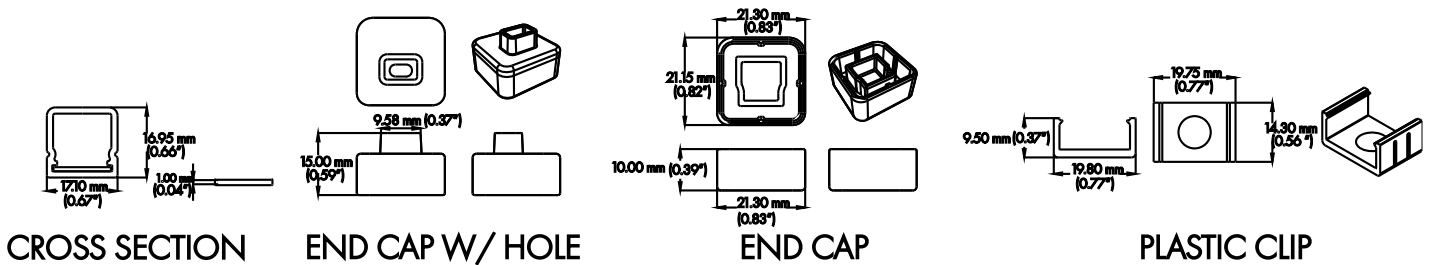

PRO-113 | ALUMINUM PROFILE 113

PROFILE 113 IS A SURFACE MOUNTED 4 FOOT PROFILE THAT ILLUMINATES ON 3 SIDES TO PROVIDE 160° OF EVENLY DISTRIBUTED LIGHT ALONG WITH TRANSPARENT END CAPS MAKING PROFILES INSTALLED END TO END LOOK LIKE A SINGLE RUN.

PROJECT: _____

DISTRIBUTOR: _____

CONTRACTOR: _____

TYPE: _____

COMMENTS: _____

PHYSICAL

DIMENSIONS	0.67" (17.1MM) WIDTH * 0.66" (16.95MM) HEIGHT * 48" (1219.2MM) LENGTH
INTERNAL WIDTH	0.47" (12.1MM)
MATERIALS	6063 ALUMINUM
FINISH	ANODIZED SILVER
LENS & LIGHT LOSS FACTOR	WHITE=30%
LENS, END CAPS, AND MOUNTING CLIPS INCLUDED	

ORDERING INFORMATION

PRODUCT CODE	PRODUCT NUMBER	MOUNTING	LENS	FINISH	LENGTH
PRO	113	PC	WH	SV	4FT
PROFILE	113	PC = PLASTIC CLIP	WH = WHITE	SV = SILVER CUSTOM RAL = RAL CODE	4FT