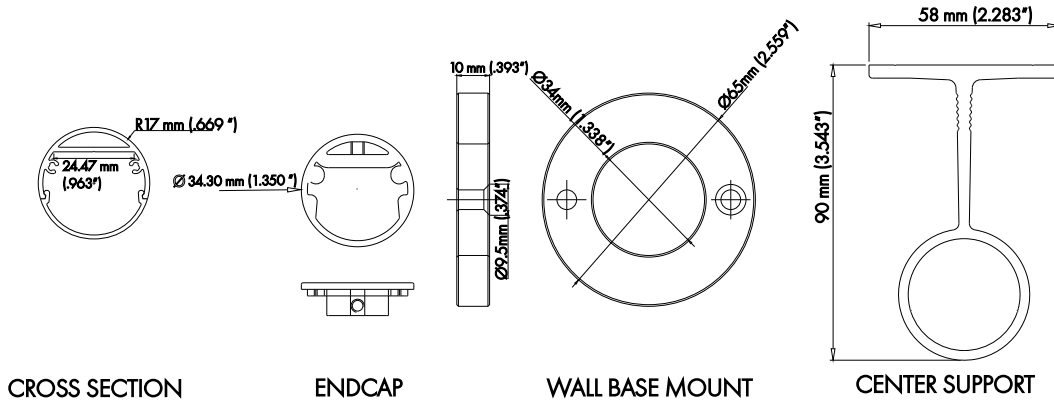

PRO-112 | ALUMINUM PROFILE 112

PROFILE 112 IS AN ILLUMINATED 4 FOOT CLOSET ROD PROFILE. IT IS WALL MOUNTED WITH A CENTER SUPPORT FOR ADDED STABILITY.

PROJECT: _____

DISTRIBUTOR: _____

CONTRACTOR: _____

TYPE: _____

COMMENTS: _____

PHYSICAL

| | |
|-------------------------------------|---|
| DIMENSIONS | Ø 1.338" (34MM) * 48" (1219.2MM) LENGTH |
| INTERNAL WIDTH | .963" (24.47MM) |
| MATERIALS | 6063 ALUMINUM |
| FINISH | ANODIZED SILVER |
| LENS & LIGHT LOSS FACTOR | WHITE=30% |

LENS, END CAPS, AND MOUNTING CLIPS INCLUDED

ORDERING INFORMATION

| PRODUCT CODE | PRODUCT NUMBER | MOUNTING | LENS | FINISH | LENGTH |
|--------------|----------------|-------------------|------------|--------------------------------------|--------|
| PRO | 112 | WB | WH | SV | 4FT |
| PROFILE | 112 | WB = WALL BRACKET | WH = WHITE | SV = SILVER CUSTOM RAL = RAL CODE | 4FT |