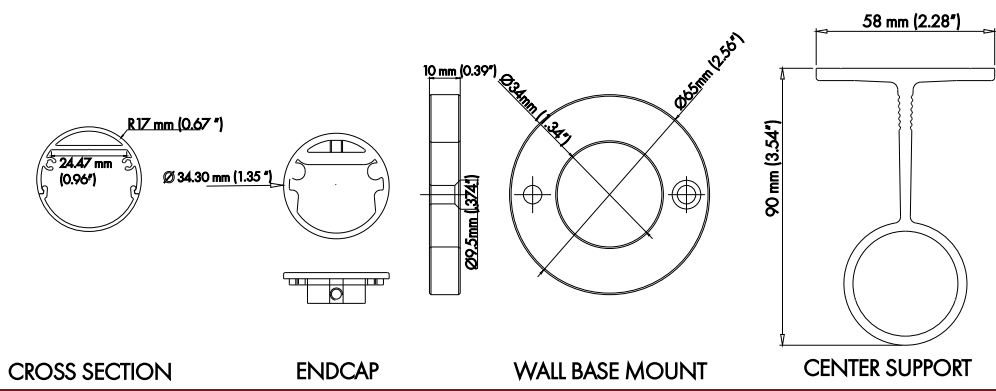

# PRO-112 | ALUMINUM PROFILE 112

PROFILE 112 IS AN ILLUMINATED 4 FOOT CLOSET ROD PROFILE. IT IS WALL MOUNTED WITH A CENTER SUPPORT FOR ADDED STABILITY.

PROJECT: \_\_\_\_\_

DISTRIBUTOR: \_\_\_\_\_

CONTRACTOR: \_\_\_\_\_

## PHYSICAL

<b>DIMENSIONS</b>	Ø 34mm (1.34") WIDTH * 1219.20mm (48")
<b>INTERNAL WIDTH</b>	24.47mm (0.96")
<b>MATERIALS</b>	6063 ALUMINUM
<b>BEAM ANGLE</b>	90°
<b>MOUNTING</b>	SURFACE
<b>FINISH</b>	ANODIZED SILVER OR CONSULT FACTORY FOR CUSTOM RAL COLORS
<b>TAPE COMPATIBILITY</b>	K SERIES IP20 & IP67, J SERIES IP20 & IP67, C SERIES, G SERIES IP20 & IP67
<b>LENS &amp; LIGHT LOSS FACTOR</b>	WHITE = 30%, BLACK = 78%

## ORDERING INFORMATION

PRODUCT	PRODUCT NUMBER	MOUNTING	LENS	FINISH	LENGTH
PRO	112	WB	WH	SV	4FT
PROFILE	112	WB = WALL BRACKET	WH = WHITE BK = BLACK	SV = SILVER CUSTOM RAL = RAL CODE	4FT