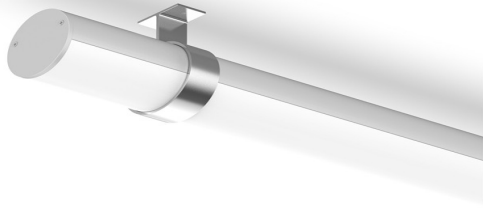

PRO-112 | ALUMINUM PROFILE 112

PROFILE 112 IS AN ILLUMINATED 4 FOOT CLOSET ROD PROFILE. IT IS WALL MOUNTED WITH A CENTER SUPPORT FOR ADDED STABILITY.

PROJECT: _____

DISTRIBUTOR: _____

CONTRACTOR: _____

TYPE: _____

COMMENTS: _____

PHYSICAL

| | |
|-------------------------------------|---|
| DIMENSIONS | Ø 1.338" (34MM) * 48" (1219.2MM) LENGTH |
| INTERNAL WIDTH | .963" (24.47MM) |
| MATERIALS | 6063 ALUMINUM |
| FINISH | ANODIZED SILVER |
| LENS & LIGHT LOSS FACTOR | WHITE=30% |