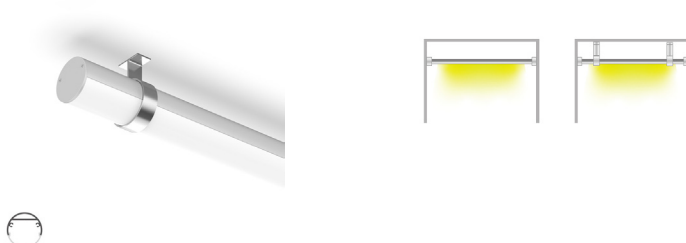

# PRO-112 | ALUMINUM PROFILE 112

PROFILE 112 IS AN ILLUMINATED 4 FOOT CLOSET ROD PROFILE. IT IS WALL MOUNTED WITH A CENTER SUPPORT FOR ADDED STABILITY.

PROJECT: \_\_\_\_\_

DISTRIBUTOR: \_\_\_\_\_

CONTRACTOR: \_\_\_\_\_

## PHYSICAL

<b>DIMENSIONS</b>	Ø 34mm (1.34") WIDTH * 1219.20mm (48")
<b>INTERNAL WIDTH</b>	24.47mm (0.96")
<b>MATERIALS</b>	6063 ALUMINUM
<b>BEAM ANGLE</b>	90°
<b>MOUNTING</b>	SURFACE
<b>FINISH</b>	ANODIZED SILVER OR CONSULT FACTORY FOR CUSTOM RAL COLORS
<b>TAPE COMPATIBILITY</b>	K SERIES IP20 & IP67, J SERIES IP20 & IP67, C SERIES, G SERIES IP20 & IP67
<b>LENS &amp; LIGHT LOSS FACTOR</b>	WHITE = 30%, BLACK = 78%