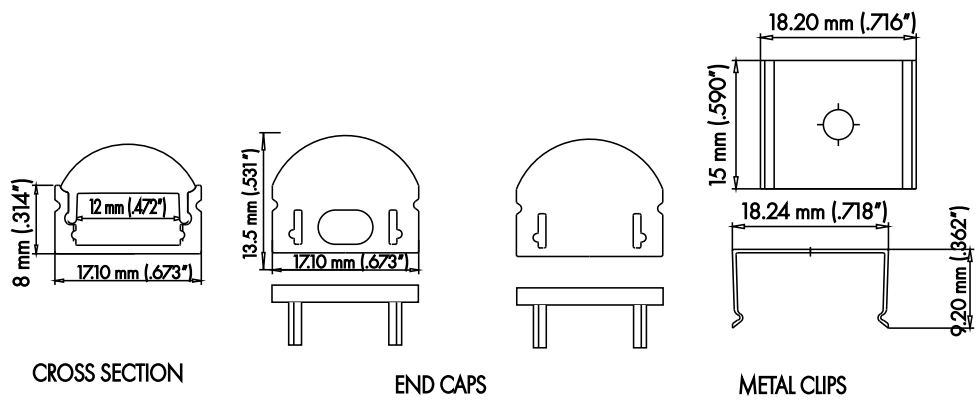

PRO-111 | ALUMINUM PROFILE 111

PROFILE 111 IS A SURFACE MOUNTED 4 FOOT GRAZER WITH A 60 DEGREE OPTIC LENS.

PROJECT: _____

DISTRIBUTOR: _____

CONTRACTOR: _____

TYPE: _____

COMMENTS: _____

PHYSICAL

DIMENSIONS	.673" (17.10MM) WIDTH * .531" (13.5MM) HEIGHT * 48" (1219.2MM) LENGTH
INTERNAL WIDTH	.472" (12MM)
MATERIALS	6063 ALUMINUM
FINISH	ANODIZED SILVER
LENS & LIGHT LOSS FACTOR	CLEAR=5%
LENS, END CAPS, AND METAL CLIPS INCLUDED	

ORDERING INFORMATION

PRODUCT CODE	PRODUCT NUMBER	MOUNTING	LENS	FINISH	LENGTH
PRO	111	MC	WH	SV	4FT
PROFILE	111	MC = METAL CLIP	WH = WHITE	SV = SILVER CUSTOM RAL = RAL CODE	4FT

ACCESSORIES (SOLD SEPARATELY)