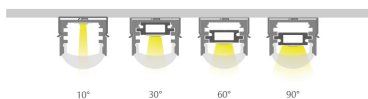

PRO-110 | ALUMINUM PROFILE 110

PROFILE 110 IS A SURFACE MOUNT 4 FOOT GRAZER THAT COMES WITH 10°/30°/60°/90° OPTIC OPTIONS. DIODES ARE VISIBLE WITH OPTIC.

PROJECT: _____

DISTRIBUTOR: _____

CONTRACTOR: _____

TYPE _____

COMMENTS _____

PHYSICAL

DIMENSIONS	17.10mm (0.67") WIDTH *17.90mm (0.70") HEIGHT* 1219.20mm (48")
INTERNAL WIDTH	10.70mm (0.42")
MATERIALS	6063 ALUMINUM
BEAM ANGLE	10°, 30°, 60°, 90°
MOUNTING	SURFACE
FINISH	ANODIZED SILVER OR CONSULT FACTORY FOR CUSTOM RAL COLORS
TAPE COMPATIBILITY	K SERIES IP20 & IP67, J SERIES IP20 & IP67, C SERIES, G SERIES IP20 & IP67
LENS & LIGHT LOSS FACTOR	CLEAR = 5%