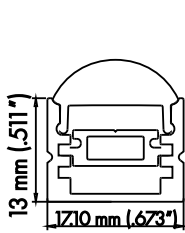

PRO-110 | ALUMINUM PROFILE 110

PROFILE 110 IS A SURFACE MOUNT 4 FOOT GRAZER THAT COMES WITH 10/30/60/90 DEGREE OPTIC OPTIONS.

PROJECT: _____

DISTRIBUTOR: _____

CONTRACTOR: _____

TYPE: _____

COMMENTS: _____

CROSS SECTION

END CAPS

METAL CLIP

PHYSICAL

DIMENSIONS .673" (17.10MM) WIDTH * .704" (17.90MM) HEIGHT * 48" (1219.2MM) LENGTH

INTERNAL WIDTH .421" (10.7MM)

MATERIALS 6063 ALUMINUM

FINISH ANODIZED SILVER

LENS & LIGHT LOSS FACTOR WHITE=30%, FROSTED=19%, CLEAR=5%

LENS, END CAPS, AND METAL CLIPS INCLUDED

ORDERING INFORMATION

PRODUCT CODE	PRODUCT NUMBER	MOUNTING	LENS	FINISH	LENGTH
PRO	110	MC	WH	SV	4FT
PROFILE	110	MC = METAL CLIP	WH = WHITE	SV = SILVER CUSTOM RAL = RAL CODE	4FT