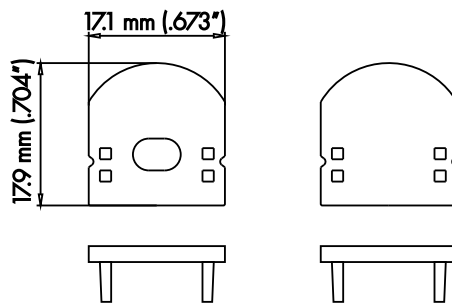

PRO-110 | ALUMINUM PROFILE 110

PROFILE 110 IS A SURFACE MOUNT 4 FOOT GRAZER THAT COMES WITH 10/30/60/90 DEGREE OPTIC OPTIONS.

PROJECT: _____

DISTRIBUTOR: _____

CONTRACTOR: _____

TYPE: _____

COMMENTS: _____

CROSS SECTION

END CAPS

METAL CLIP

PHYSICAL

DIMENSIONS .673" (17.10MM) WIDTH * .704" (17.90MM) HEIGHT * 48" (1219.2MM) LENGTH

INTERNAL WIDTH .421" (10.7MM)

MATERIALS 6063 ALUMINUM

FINISH ANODIZED SILVER

LENS & LIGHT LOSS FACTOR WHITE=30%, FROSTED=19%, CLEAR=5%

LENS, END CAPS, AND METAL CLIPS INCLUDED

ORDERING INFORMATION

PRODUCT CODE	PRODUCT NUMBER	MOUNTING	LENS	FINISH	LENGTH
PRO	110	MC	WH	SV	4FT
PROFILE	110	MC = METAL CLIP	WH = WHITE	SV = SILVER CUSTOM RAL = RAL CODE	4FT