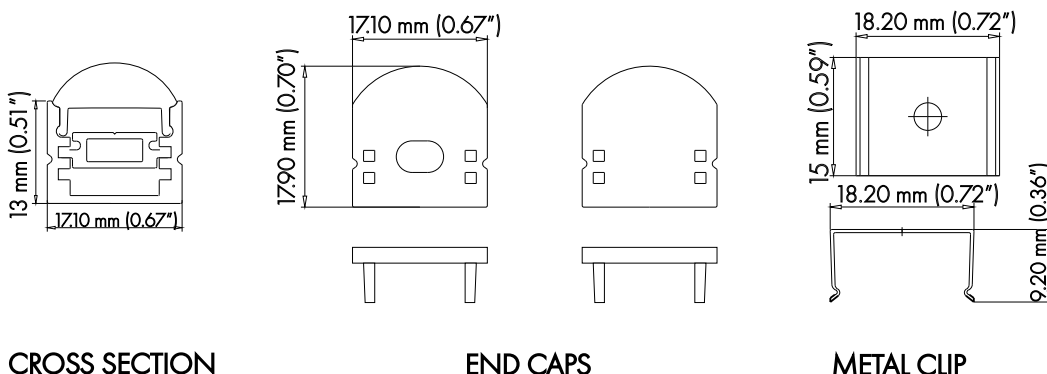

PRO-110 | ALUMINUM PROFILE 110

PROFILE 110 IS A SURFACE MOUNT 4 FOOT GRAZER THAT COMES WITH 10°/30°/60°/90° OPTIC OPTIONS. DIODES ARE VISIBLE WITH OPTIC.

PROJECT: _____

DISTRIBUTOR: _____

CONTRACTOR: _____

TYPE _____

COMMENTS _____

PHYSICAL

DIMENSIONS	17.10mm (0.67") WIDTH *17.90mm (0.70") HEIGHT* 1219.20mm (48")
INTERNAL WIDTH	10.70mm (0.42")
MATERIALS	6063 ALUMINUM
BEAM ANGLE	10°, 30°, 60°, 90°
MOUNTING	SURFACE
FINISH	ANODIZED SILVER OR CONSULT FACTORY FOR CUSTOM RAL COLORS
TAPE COMPATIBILITY	K SERIES IP20 & IP67, J SERIES IP20 & IP67, C SERIES, G SERIES IP20 & IP67
LENS & LIGHT LOSS FACTOR	CLEAR = 5%

LENS, PAIR OF END CAPS, AND PAIR OF METALS CLIPS INCLUDED

ORDERING INFORMATION

PRODUCT	PRODUCT NUMBER	MOUNTING	LENS	FINISH	LENGTH
PRO	110	MC	WH	SV	4FT
PROFILE	110	MC = METAL CLIP	CL = CLEAR	SV = SILVER CUSTOM RAL = RAL CODE	4FT