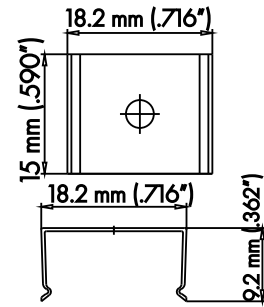

PRO-110 | ALUMINUM PROFILE 110

PROFILE 110 IS A SURFACE MOUNT 4 FOOT GRAZER THAT COMES WITH 10/30/60/90 DEGREE OPTIC OPTIONS.

PROJECT: _____

DISTRIBUTOR: _____

CONTRACTOR: _____

TYPE: _____

COMMENTS: _____

CROSS SECTION

END CAPS

METAL CLIP

PHYSICAL

DIMENSIONS .673" (17.10MM) WIDTH * .704" (17.90MM) HEIGHT * 48" (1219.2MM) LENGTH

INTERNAL WIDTH .421" (10.7MM)

MATERIALS 6063 ALUMINUM

FINISH ANODIZED SILVER

LENS & LIGHT LOSS FACTOR WHITE=30%, FROSTED=19%, CLEAR=5%

LENS, END CAPS, AND METAL CLIPS INCLUDED

ORDERING INFORMATION

PRODUCT CODE	PRODUCT NUMBER	MOUNTING	LENS	FINISH	LENGTH
PRO	110	MC	WH	SV	4FT
PROFILE	110	MC = METAL CLIP	WH = WHITE	SV = SILVER CUSTOM RAL = RAL CODE	4FT