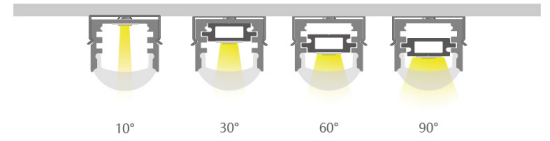

PRO-110 | ALUMINUM PROFILE 110

PROFILE 110 IS A SURFACE MOUNT 4 FOOT GRAZER THAT COMES WITH 10/30/60/90 DEGREE OPTIC OPTIONS.

PROJECT: _____

DISTRIBUTOR: _____

CONTRACTOR: _____

TYPE: _____

COMMENTS: _____

CROSS SECTION

END CAPS

METAL CLIP

PHYSICAL

DIMENSIONS .673" (17.10MM) WIDTH * .704" (17.90MM) HEIGHT * 48" (1219.2MM) LENGTH

INTERNAL WIDTH .421" (10.7MM)

MATERIALS 6063 ALUMINUM

FINISH ANODIZED SILVER

LENS & LIGHT LOSS FACTOR WHITE=30%, FROSTED=19%, CLEAR=5%