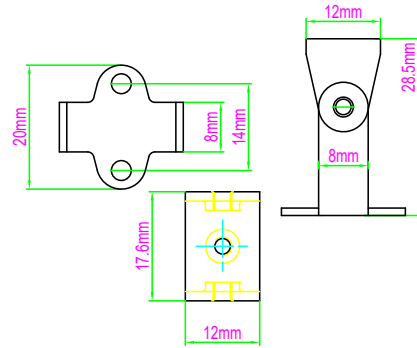

AA-PRO-SK

4FT SUSPENSION KITS