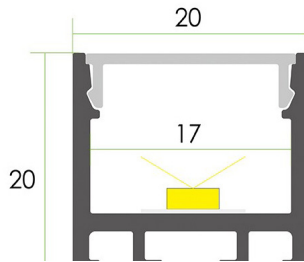

PRO-109 | ALUMINUM PROFILE 109

PROFILE 109 IS A SURFACE MOUNT 4 FOOT PROFILE. IT CAN ALSO BE SUSPENDED WHEN PAIRED WITH THE SUSPENSION KIT (AA-PRO-SK SOLD SEPARATELY).

PROJECT: _____

DISTRIBUTOR: _____

CONTRACTOR: _____

TYPE: _____

COMMENTS: _____

PHYSICAL

DIMENSIONS	.787" (20MM) WIDTH * .787" (20MM) HEIGHT * 48" (1219.2MM) LENGTH
INTERNAL WIDTH	.669" (17MM)
MATERIALS	6063 ALUMINUM
FINISH	ANODIZED SILVER
LENS & LIGHT LOSS FACTOR	WHITE=30%, FROSTED=19%, CLEAR=5%

LENS, END CAPS, AND METAL CLIPS INCLUDED

ORDERING INFORMATION

PRODUCT CODE	PRODUCT NUMBER	MOUNTING	LENS	FINISH	LENGTH
PRO	109	MC	WH	SV	4FT
PROFILE	109	MC = METAL CLIP	WH = WHITE	SV = SILVER CUSTOM RAL = RAL CODE	4FT