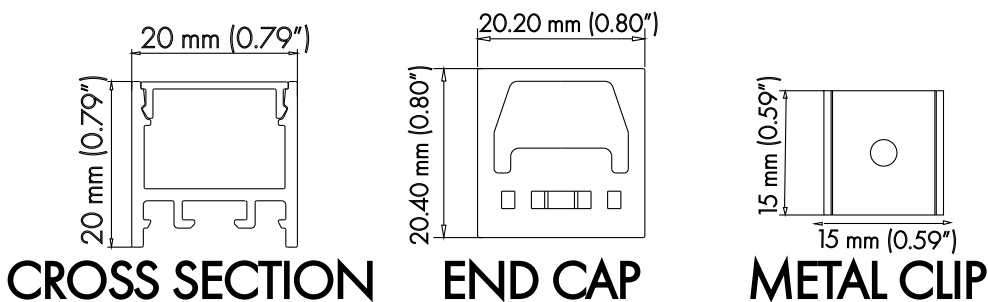

PRO-109 | ALUMINUM PROFILE 109

PROFILE 109 IS A SURFACE MOUNT 4 FOOT PROFILE. IT CAN ALSO BE SUSPENDED WHEN PAIRED WITH THE SUSPENSION KIT (AA-PRO-SK SOLD SEPARATELY).

PROJECT: _____

DISTRIBUTOR: _____

CONTRACTOR: _____

TYPE _____

COMMENTS _____

PHYSICAL

DIMENSIONS	20mm (0.79") WIDTH *20mm (0.79") HEIGHT* 1219.20mm (48")
INTERNAL WIDTH	17mm (0.67")
MATERIALS	6063 ALUMINUM
BEAM ANGLE	65°
MOUNTING	WALL / SURFACE / SUSPENSION
FINISH	ANODIZED SILVER OR CONSULT FACTORY FOR CUSTOM RAL COLORS
TAPE COMPATIBILITY	K SERIES IP20 & IP67, J SERIES IP20 & IP67, C SERIES, G SERIES IP20 & IP67
LENS & LIGHT LOSS FACTOR	WHITE = 30%, CLEAR = 5%, BLACK = 78%

LENS, PAIR OF END CAPS, AND PAIR OF METALS CLIPS INCLUDED

ORDERING INFORMATION

PRODUCT	PRODUCT NUMBER	MOUNTING	LENS	FINISH	LENGTH
PRO	109	MC	WH	SV	4FT
PROFILE	109	MC = METAL CLIP SK = SUSPENSION KIT	WH = WHITE CL = CLEAR BK = BLACK	SV = SILVER CUSTOM RAL = RAL CODE	4FT