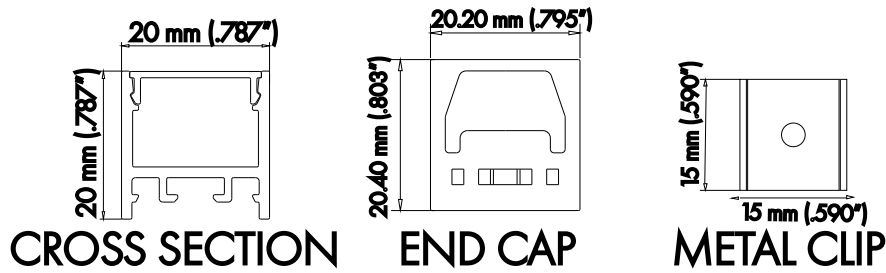

PRO-109 | ALUMINUM PROFILE 109

PROFILE 109 IS A SURFACE MOUNT 4 FOOT PROFILE. IT CAN ALSO BE SUSPENDED WHEN PAIRED WITH THE SUSPENSION KIT (AA-PRO-SK SOLD SEPARATELY).

PROJECT: _____

DISTRIBUTOR: _____

CONTRACTOR: _____

TYPE: _____

COMMENTS: _____

PHYSICAL

DIMENSIONS	.787" (20MM) WIDTH * .787" (20MM) HEIGHT * 48" (1219.2MM) LENGTH
INTERNAL WIDTH	.669" (17MM)
MATERIALS	6063 ALUMINUM
FINISH	ANODIZED SILVER
LENS & LIGHT LOSS FACTOR	WHITE=30%, FROSTED=19%, CLEAR=5%

LENS, END CAPS, AND METAL CLIPS INCLUDED

ORDERING INFORMATION

PRODUCT CODE	PRODUCT NUMBER	MOUNTING	LENS	FINISH	LENGTH
PRO	109	MC	WH	SV	4FT
PROFILE	109	MC = METAL CLIP	WH = WHITE	SV = SILVER CUSTOM RAL = RAL CODE	4FT