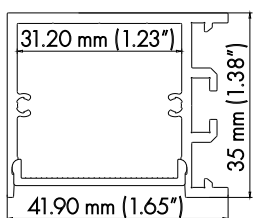

PRO-108 | ALUMINUM PROFILE 108

PROFILE 108 IS A WALL MOUNT PROFILE THAT IS DESIGNED FOR WALL WASHING UP OR DOWN A WALL.

PROJECT: _____

DISTRIBUTOR: _____

CONTRACTOR: _____

TYPE _____

COMMENTS _____

CROSS SECTION

END CAP

METAL CLIP

PHYSICAL

DIMENSIONS	41.90mm (1.65") WIDTH *35mm (1.38") HEIGHT* 1219.20mm (48")
INTERNAL WIDTH	31.20mm (1.23")
MATERIALS	6063 ALUMINUM
BEAM ANGLE	60°
MOUNTING	WALL / SURFACE
FINISH	ANODIZED SILVER OR CONSULT FACTORY FOR CUSTOM RAL COLORS
TAPE COMPATIBILITY	K SERIES IP20 & IP67, J SERIES IP20 & IP67, C SERIES, G SERIES IP20 & IP67
LENS & LIGHT LOSS FACTOR	WHITE = 30%, CLEAR = 5%, BLACK = 78%

LENS, PAIR OF END CAPS, AND PAIR OF METALS CLIPS INCLUDED

ORDERING INFORMATION

PRODUCT	PRODUCT NUMBER	MOUNTING	LENS	FINISH	LENGTH
PRO	108	MC	WH	SV	4FT
PROFILE	108	MC = METAL CLIP	WH = WHITE CL = CLEAR BK = BLACK	SV = SILVER CUSTOM RAL = RAL CODE	4FT