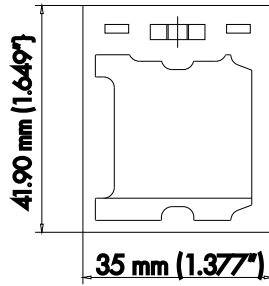

PRO-108 | ALUMINUM PROFILE 108

PROFILE 108 IS A WALL MOUNT PROFILE THAT IS DESIGNED FOR WALL WASHING UP OR DOWN A WALL.

PROJECT: _____

DISTRIBUTOR: _____

CONTRACTOR: _____

TYPE: _____

COMMENTS: _____

END CAP

METAL CLIP

PHYSICAL

DIMENSIONS	1.649" (41.9MM) WIDTH * 1.377" (35MM) HEIGHT * 48" (1219.2MM) LENGTH
INTERNAL WIDTH	1.228" (31.2MM)
MATERIALS	6063 ALUMINUM
FINISH	ANODIZED SILVER
LENS & LIGHT LOSS FACTOR	WHITE=30%, FROSTED=19%, CLEAR=5%
LENS, END CAPS, AND MOUNTING CLIPS INCLUDED	

ORDERING INFORMATION

PRODUCT CODE	PRODUCT NUMBER	MOUNTING	LENS	FINISH	LENGTH
PRO	108	MC	WH	SV	4FT
PROFILE	108	MC = METAL CLIP	WH = WHITE	SV = SILVER CUSTOM RAL = RAL CODE	4FT