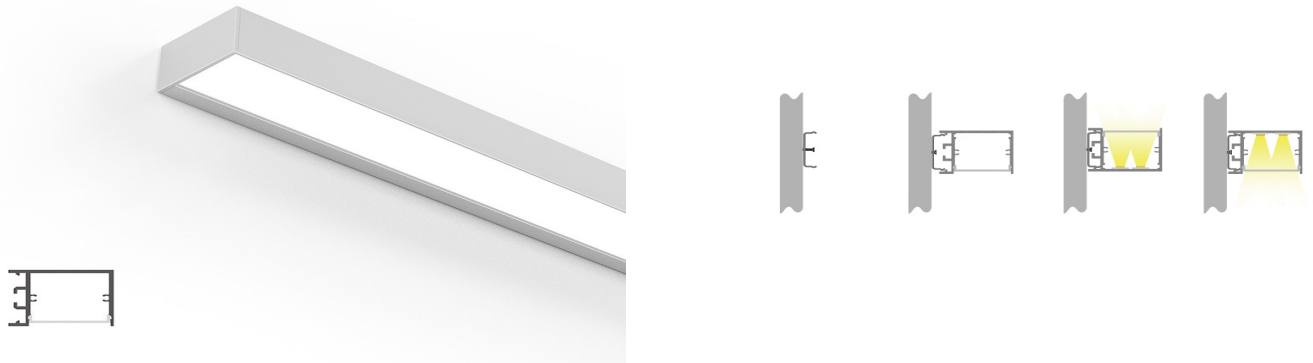

# PRO-108 | ALUMINUM PROFILE 108

PROFILE 108 IS A WALL MOUNT PROFILE THAT IS DESIGNED FOR WALL WASHING UP OR DOWN A WALL.

PROJECT: \_\_\_\_\_

DISTRIBUTOR: \_\_\_\_\_

CONTRACTOR: \_\_\_\_\_

TYPE: \_\_\_\_\_

COMMENTS: \_\_\_\_\_

CROSS SECTION

END CAP

METAL CLIP

## PHYSICAL

DIMENSIONS	1.649" (41.9MM) WIDTH * 1.377" (35MM) HEIGHT * 48" (1219.2MM) LENGTH
INTERNAL WIDTH	1.228" (31.2MM)
MATERIALS	6063 ALUMINUM
FINISH	ANODIZED SILVER
LENS & LIGHT LOSS FACTOR	WHITE=30%, FROSTED=19%, CLEAR=5%
*LENS, END CAPS, AND MOUNTING CLIPS INCLUDED*	

## ORDERING INFORMATION

PRODUCT CODE	PRODUCT NUMBER	MOUNTING	LENS	FINISH	LENGTH
PRO	108	MC	WH	SV	4FT
PROFILE	108	MC = METAL CLIP	WH = WHITE	SV = SILVER CUSTOM RAL = RAL CODE	4FT