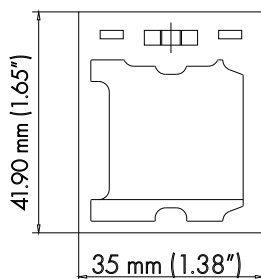

PRO-108 | ALUMINUM PROFILE 108

PROFILE 108 IS A WALL MOUNT PROFILE THAT IS DESIGNED FOR WALL WASHING UP OR DOWN A WALL.

PROJECT: _____

DISTRIBUTOR: _____

CONTRACTOR: _____

TYPE _____

COMMENTS _____

CROSS SECTION

END CAP

METAL CLIP

PHYSICAL

DIMENSIONS	41.90mm (1.65") WIDTH *35mm (1.38") HEIGHT* 1219.20mm (48")
INTERNAL WIDTH	31.20mm (1.23")
MATERIALS	6063 ALUMINUM
BEAM ANGLE	60°
MOUNTING	WALL / SURFACE
FINISH	ANODIZED SILVER OR CONSULT FACTORY FOR CUSTOM RAL COLORS
TAPE COMPATIBILITY	K SERIES IP20 & IP67, J SERIES IP20 & IP67, C SERIES, G SERIES IP20 & IP67
LENS & LIGHT LOSS FACTOR	WHITE = 30%, CLEAR = 5%, BLACK = 78%

LENS, PAIR OF END CAPS, AND PAIR OF METALS CLIPS INCLUDED

ORDERING INFORMATION

PRODUCT	PRODUCT NUMBER	MOUNTING	LENS	FINISH	LENGTH
PRO	108	MC	WH	SV	4FT
PROFILE	108	MC = METAL CLIP	WH = WHITE CL = CLEAR BK = BLACK	SV = SILVER CUSTOM RAL = RAL CODE	4FT