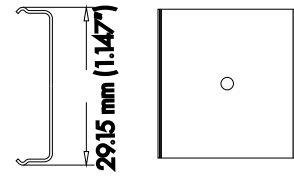

METAL CLIP

PHYSICAL

DIMENSIONS	1.649" (41.9MM) WIDTH * 1.377" (35MM) HEIGHT * 48" (1219.2MM) LENGTH
INTERNAL WIDTH	1.228" (31.2MM)
MATERIALS	6063 ALUMINUM
FINISH	ANODIZED SILVER
LENS & LIGHT LOSS FACTOR	WHITE=30%, FROSTED=19%, CLEAR=5%
LENS, END CAPS, AND MOUNTING CLIPS INCLUDED	

ORDERING INFORMATION

PRODUCT CODE	PRODUCT NUMBER	MOUNTING	LENS	FINISH	LENGTH
PRO	108	MC	WH	SV	4FT
PROFILE	108	MC = METAL CLIP	WH = WHITE	SV = SILVER CUSTOM RAL = RAL CODE	4FT