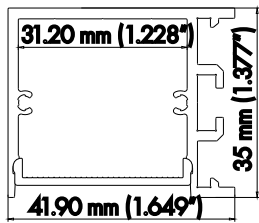

PRO-108 | ALUMINUM PROFILE 108

PROFILE 108 IS A WALL MOUNT PROFILE THAT IS DESIGNED FOR WALL WASHING UP OR DOWN A WALL.

PROJECT: _____

DISTRIBUTOR: _____

CONTRACTOR: _____

TYPE: _____

COMMENTS: _____

CROSS SECTION