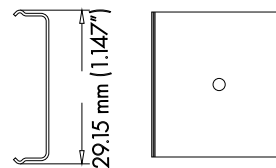

PRO-108 | ALUMINUM PROFILE 108

PROFILE 108 IS A WALL MOUNT PROFILE THAT IS DESIGNED FOR WALL WASHING UP OR DOWN A WALL.

PROJECT: _____

DISTRIBUTOR: _____

CONTRACTOR: _____

TYPE _____

COMMENTS _____

CROSS SECTION

END CAP

METAL CLIP

PHYSICAL

DIMENSIONS	41.90mm (1.65") WIDTH *35mm (1.38") HEIGHT* 1219.20mm (48")
INTERNAL WIDTH	31.20mm (1.23")
MATERIALS	6063 ALUMINUM
BEAM ANGLE	60°
MOUNTING	WALL / SURFACE
FINISH	ANODIZED SILVER OR CONSULT FACTORY FOR CUSTOM RAL COLORS
TAPE COMPATIBILITY	K SERIES IP20 & IP67, J SERIES IP20 & IP67, C SERIES, G SERIES IP20 & IP67
LENS & LIGHT LOSS FACTOR	WHITE = 30%, CLEAR = 5%, BLACK = 78%

LENS, PAIR OF END CAPS, AND PAIR OF METALS CLIPS INCLUDED

ORDERING INFORMATION

PRODUCT	PRODUCT NUMBER	MOUNTING	LENS	FINISH	LENGTH
PRO	108	MC	WH	SV	4FT
PROFILE	108	MC = METAL CLIP	WH = WHITE CL = CLEAR BK = BLACK	SV = SILVER CUSTOM RAL = RAL CODE	4FT