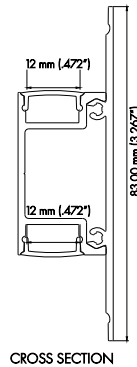

PRO-106 | ALUMINUM PROFILE 106

PROFILE 106 IS A WALL/SURFACE MOUNT THAT IS DESIGNED FOR AMBIENT UP/DOWN LIGHTING BOTH AT 80 DEGREES.

PROJECT: _____

DISTRIBUTOR: _____

CONTRACTOR: _____

TYPE: _____

COMMENTS: _____

PHYSICAL

DIMENSIONS	.933" (23.7MM) WIDTH * 3.267" (83MM) HEIGHT * 48" (1219.2MM) LENGTH
INTERNAL WIDTH	.472" (12MM)
MATERIALS	6063 ALUMINUM
FINISH	ANODIZED SILVER
LENS & LIGHT LOSS FACTOR	WHITE=30%, FROSTED=19%, CLEAR=5%

LENS, END CAPS, AND MOUNTING CLIPS INCLUDED

ORDERING INFORMATION

PRODUCT CODE	PRODUCT NUMBER	MOUNTING	LENS	FINISH	LENGTH
PRO	106	SF	WH	SV	4FT
PROFILE	106	SF = SURFACE	WH = WHITE	SV = SILVER CUSTOM RAL = RAL CODE	4FT