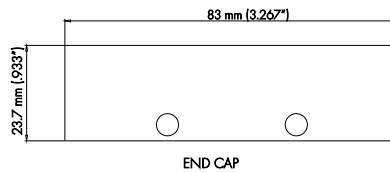

PRO-106 | ALUMINUM PROFILE 106

PROFILE 106 IS A WALL/SURFACE MOUNT THAT IS DESIGNED FOR AMBIENT UP/DOWN LIGHTING BOTH AT 80 DEGREES.

PROJECT: _____

DISTRIBUTOR: _____

CONTRACTOR: _____

TYPE: _____

COMMENTS: _____

PHYSICAL

DIMENSIONS	.933" (23.7MM) WIDTH * 3.267" (83MM) HEIGHT * 48" (1219.2MM) LENGTH
INTERNAL WIDTH	.472" (12MM)
MATERIALS	6063 ALUMINUM
FINISH	ANODIZED SILVER
LENS & LIGHT LOSS FACTOR	WHITE=30%, FROSTED=19%, CLEAR=5%

LENS, END CAPS, AND MOUNTING CLIPS INCLUDED

ORDERING INFORMATION

PRODUCT CODE	PRODUCT NUMBER	MOUNTING	LENS	FINISH	LENGTH
PRO	106	SF	WH	SV	4FT
PROFILE	106	SF = SURFACE	WH = WHITE	SV = SILVER CUSTOM RAL = RAL CODE	4FT