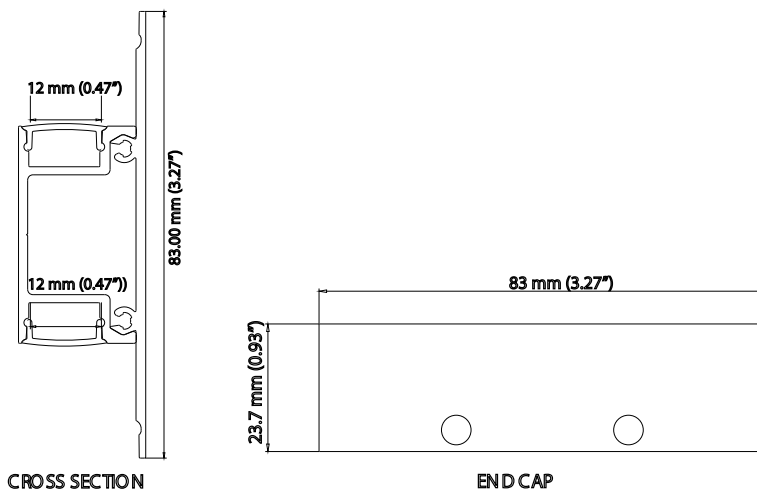

# PRO-106 | ALUMINUM PROFILE 106

PROFILE 106 IS A WALL / SURFACE MOUNT THAT IS DESIGNED FOR AMBIENT UP/DOWN LIGHTING BOTH AT 80°.

PROJECT: \_\_\_\_\_

DISTRIBUTOR: \_\_\_\_\_

CONTRACTOR: \_\_\_\_\_

TYPE \_\_\_\_\_

## PHYSICAL

DIMENSIONS	23.70mm (0.93") WIDTH *83mm (3.27") HEIGHT* 1219.20mm (48")
INTERNAL WIDTH	12mm (0.47")
MATERIALS	6063 ALUMINUM
BEAM ANGLE	80°
MOUNTING	WALL / SURFACE
FINISH	ANODIZED SILVER OR CONSULT FACTORY FOR CUSTOM RAL COLORS
TAPE COMPATIBILITY	K SERIES IP20 & IP67, J SERIES IP20 & IP67, C SERIES, G SERIES IP20 & IP67
LENS & LIGHT LOSS FACTOR	WHITE = 30%, CLEAR = 5%

## ORDERING INFORMATION

PRODUCT	PRODUCT NUMBER	MOUNTING	LENS	FINISH	LENGTH
PRO	106	MC	WH	SV	4FT
PROFILE	106	MC = METAL CLIP	WH = WHITE CL = CLEAR	SV = SILVER CUSTOM RAL = RAL CODE	4FT