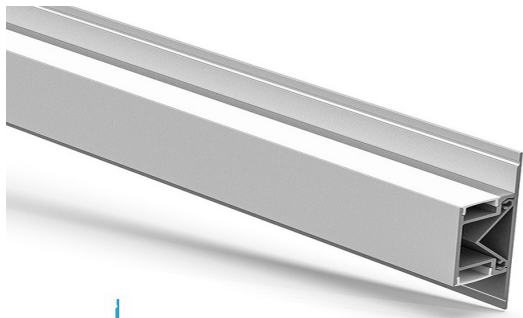

PRO-106 | ALUMINUM PROFILE 106

PROFILE 106 IS A WALL/SURFACE MOUNT THAT IS DESIGNED FOR AMBIENT UP/DOWN LIGHTING BOTH AT 80 DEGREES.

PROJECT: _____

DISTRIBUTOR: _____

CONTRACTOR: _____

TYPE: _____

COMMENTS: _____

PHYSICAL

DIMENSIONS	.933" (23.7MM) WIDTH * 3.267" (83MM) HEIGHT * 48" (1219.2MM) LENGTH
INTERNAL WIDTH	.472" (12MM)
MATERIALS	6063 ALUMINUM
FINISH	ANODIZED SILVER
LENS & LIGHT LOSS FACTOR	WHITE=30%, FROSTED=19%, CLEAR=5%

LENS, END CAPS, AND MOUNTING CLIPS INCLUDED

ORDERING INFORMATION

PRODUCT CODE	PRODUCT NUMBER	MOUNTING	LENS	FINISH	LENGTH
PRO	106	SF	WH	SV	4FT
PROFILE	106	SF = SURFACE	WH = WHITE	SV = SILVER CUSTOM RAL = RAL CODE	4FT