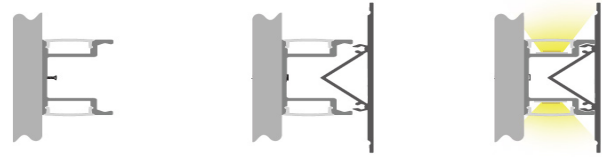

PRO-106 | ALUMINUM PROFILE 106

PROFILE 106 IS A WALL/SURFACE MOUNT THAT IS DESIGNED FOR AMBIENT UP/DOWN LIGHTING BOTH AT 80 DEGREES.

PROJECT: _____

DISTRIBUTOR: _____

CONTRACTOR: _____

TYPE: _____

COMMENTS: _____

PHYSICAL

DIMENSIONS	.933" (23.7MM) WIDTH * 3.267" (83MM) HEIGHT * 48" (1219.2MM) LENGTH
INTERNAL WIDTH	.472" (12MM)
MATERIALS	6063 ALUMINUM
FINISH	ANODIZED SILVER
LENS & LIGHT LOSS FACTOR	WHITE=30%, FROSTED=19%, CLEAR=5%