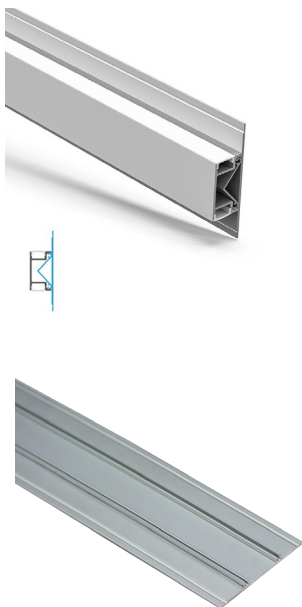

# PRO-106 | ALUMINUM PROFILE 106

PROFILE 106 IS A WALL / SURFACE MOUNT THAT IS DESIGNED FOR AMBIENT UP/DOWN LIGHTING BOTH AT 80°.

PROJECT: \_\_\_\_\_

DISTRIBUTOR: \_\_\_\_\_

CONTRACTOR: \_\_\_\_\_

TYPE \_\_\_\_\_

## PHYSICAL

DIMENSIONS	23.70mm (0.93") WIDTH *83mm (3.27") HEIGHT* 1219.20mm (48")
INTERNAL WIDTH	12mm (0.47")
MATERIALS	6063 ALUMINUM
BEAM ANGLE	80°
MOUNTING	WALL / SURFACE
FINISH	ANODIZED SILVER OR CONSULT FACTORY FOR CUSTOM RAL COLORS
TAPE COMPATIBILITY	K SERIES IP20 & IP67, J SERIES IP20 & IP67, C SERIES, G SERIES IP20 & IP67
LENS & LIGHT LOSS FACTOR	WHITE = 30%, CLEAR = 5%

\*LENS, PAIR OF END CAPS, AND PAIR OF METALS CLIPS INCLUDED\*