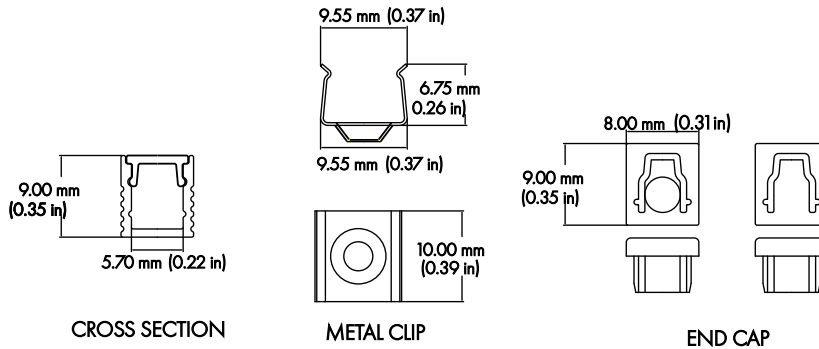

PRO-104 | ALUMINUM PROFILE 104

PROFILE 104 IS A SURFACE MOUNTED 4 FOOT MICRO PROFILE DESIGNED TO BE INSTALLED IN AREAS REQUIRING THE MOST DISCREET ACCENT LIGHTING LIKE MILLWORK, SHELVING AND DISPLAY CASES.

PROJECT: _____

DISTRIBUTOR: _____

CONTRACTOR: _____

TYPE: _____

COMMENTS: _____

PHYSICAL

DIMENSIONS	0.314" (8.00MM) WIDTH * 0.35" (9.00MM) HEIGHT * 48" (1219.2MM) LENGTH
INTERNAL WIDTH	0.22" (5.70MM)
MATERIALS	6063 ALUMINUM
FINISH	ANODIZED SILVER
LENS & LIGHT LOSS FACTOR	WHITE=30%, FROSTED=19%, CLEAR=5%

LENS, END CAPS, AND MOUNTING CLIPS INCLUDED

ORDERING INFORMATION

PRODUCT CODE	PRODUCT NUMBER	MOUNTING	LENS	FINISH	LENGTH
PRO	104	SF	WH	SV	4FT
PROFILE	104	SF = SURFACE	WH = WHITE	SV = SILVER CUSTOM RAL = RAL CODE	4FT