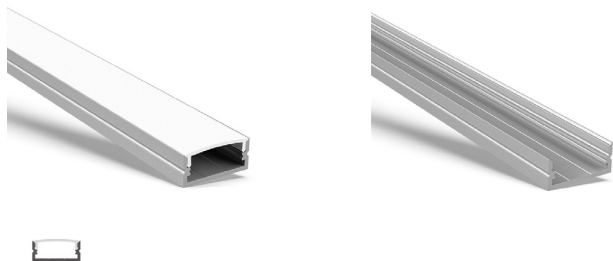

# PRO-103 | ALUMINUM PROFILE 103

PROFILE 103 IS A SURFACE MOUNTED 4 FOOT PROFILE DESIGNED TO BE INSTALLED IN UNDERCABINETS, COVES, AND VARIETY OF OTHER SURFACE APPLICATIONS.

PROJECT: \_\_\_\_\_

DISTRIBUTOR: \_\_\_\_\_

## PHYSICAL

DIMENSIONS	23.50mm (0.93") WIDTH *11mm (0.43") HEIGHT* 1219.20mm (48")
INTERNAL WIDTH	20.70mm (0.81")
MATERIALS	6063 ALUMINUM
BEAM ANGLE	110°
MOUNTING	SURFACE
FINISH	ANODIZED SILVER OR CONSULT FACTORY FOR CUSTOM RAL COLORS
TAPE COMPATIBILITY	K SERIES IP20 & IP67, J SERIES IP20 & IP67, C SERIES, G SERIES IP20 & IP67
LENS & LIGHT LOSS FACTOR	WHITE= 30%, CLEAR= 5%, BLACK= 78%