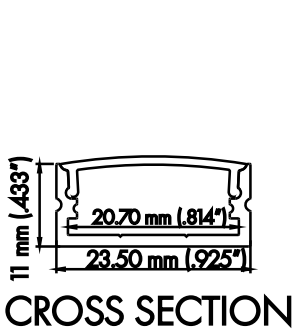

# PRO-103 | ALUMINUM PROFILE 103

PROFILE 103 IS A SURFACE MOUNTED 4 FOOT PROFILE DESIGNED TO BE INSTALLED IN UNDERCABINETS, COVES AND VARIETY OF OTHER SURFACE APPLICATIONS.

PROJECT: \_\_\_\_\_

DISTRIBUTOR: \_\_\_\_\_

## PHYSICAL

DIMENSIONS	.925" (23.5MM) WIDTH * .433" (11MM) HEIGHT * 48" (1219.2MM) LENGTH
INTERNAL WIDTH	.814" (20.7MM)
MATERIALS	6063 ALUMINUM
FINISH	ANODIZED SILVER
LENS & LIGHT LOSS FACTOR	WHITE=30%, FROSTED=19%, CLEAR=5%
*LENS, END CAPS, AND METAL CLIPS INCLUDED*	

## ORDERING INFORMATION

PRODUCT CODE	PRODUCT NUMBER	MOUNTING	LENS	FINISH	LENGTH
PRO	103	MC	WH	SV	4FT
PROFILE	103	MC = METAL CLIP	WH = WHITE	SV = SILVER CUSTOM RAL = RAL CODE	4FT