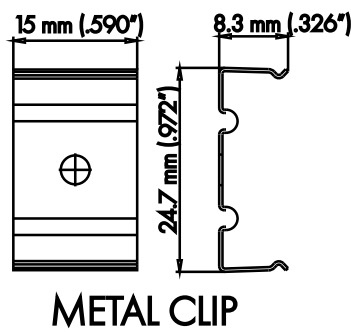

# PRO-103 | ALUMINUM PROFILE 103

PROFILE 103 IS A SURFACE MOUNTED 4 FOOT PROFILE DESIGNED TO BE INSTALLED IN UNDERCABINETS, COVES AND VARIETY OF OTHER SURFACE APPLICATIONS.

PROJECT: \_\_\_\_\_

DISTRIBUTOR: \_\_\_\_\_

## PHYSICAL

DIMENSIONS	.925" (23.5MM) WIDTH * .433" (11MM) HEIGHT * 48" (1219.2MM) LENGTH
INTERNAL WIDTH	.814" (20.7MM)
MATERIALS	6063 ALUMINUM
FINISH	ANODIZED SILVER
LENS & LIGHT LOSS FACTOR	WHITE=30%, FROSTED=19%, CLEAR=5%
*LENS, END CAPS, AND METAL CLIPS INCLUDED*	

## ORDERING INFORMATION

PRODUCT CODE	PRODUCT NUMBER	MOUNTING	LENS	FINISH	LENGTH
PRO	103	MC	WH	SV	4FT
PROFILE	103	MC = METAL CLIP	WH = WHITE	SV = SILVER CUSTOM RAL = RAL CODE	4FT