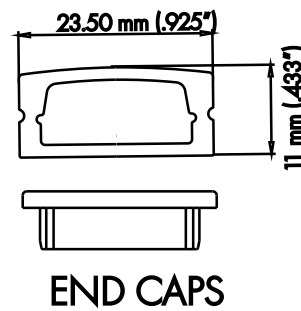

## PHYSICAL

DIMENSIONS	.925" (23.5MM) WIDTH * .433" (11MM) HEIGHT * 48" (1219.2MM) LENGTH
INTERNAL WIDTH	.814" (20.7MM)
MATERIALS	6063 ALUMINUM
FINISH	ANODIZED SILVER
LENS & LIGHT LOSS FACTOR	WHITE=30%, FROSTED=19%, CLEAR=5%
*LENS, END CAPS, AND METAL CLIPS INCLUDED*	

## ORDERING INFORMATION

PRODUCT CODE	PRODUCT NUMBER	MOUNTING	LENS	FINISH	LENGTH
PRO	103	MC	WH	SV	4FT
PROFILE	103	MC = METAL CLIP	WH = WHITE	SV = SILVER CUSTOM RAL = RAL CODE	4FT