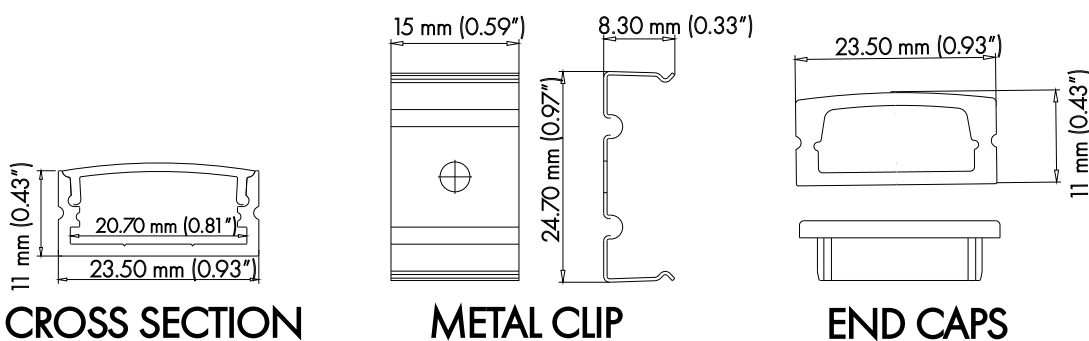

# PRO-103 | ALUMINUM PROFILE 103

PROFILE 103 IS A SURFACE MOUNTED 4 FOOT PROFILE DESIGNED TO BE INSTALLED IN UNDERCABINETS, COVES, AND VARIETY OF OTHER SURFACE APPLICATIONS.

PROJECT: \_\_\_\_\_

DISTRIBUTOR: \_\_\_\_\_

## PHYSICAL

DIMENSIONS	23.50mm (0.93") WIDTH *11mm (0.43") HEIGHT* 1219.20mm (48")
INTERNAL WIDTH	20.70mm (0.81")
MATERIALS	6063 ALUMINUM
BEAM ANGLE	110°
MOUNTING	SURFACE
FINISH	ANODIZED SILVER OR CONSULT FACTORY FOR CUSTOM RAL COLORS
TAPE COMPATIBILITY	K SERIES IP20 & IP67, J SERIES IP20 & IP67, C SERIES, G SERIES IP20 & IP67
LENS & LIGHT LOSS FACTOR	WHITE= 30%, CLEAR= 5%, BLACK= 78%

## ORDERING INFORMATION

PRODUCT	PRODUCT NUMBER	MOUNTING	LENS	FINISH	LENGTH
PRO	103	MC	WH	SV	4FT
PROFILE	103	MC= METAL CLIPS	WH = WHITE BK = BLACK CL = CLEAR	SV= SILVER CUSTOM RAL= RAL CODE	4FT