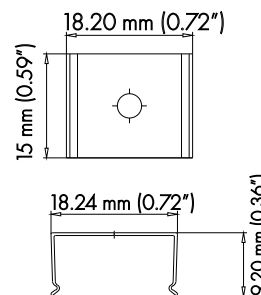

END CAPS

METAL CLIP

PHYSICAL

DIMENSIONS	17.10mm (0.67") WIDTH *15mm (0.59") HEIGHT* 1219.20mm (48")
INTERNAL WIDTH	12.20mm (0.48")
MATERIALS	6063 ALUMINUM
BEAM ANGLE	60°
MOUNTING	SURFACE
FINISH	ANODIZED SILVER OR CONSULT FACTORY FOR CUSTOM RAL COLORS
TAPE COMPATIBILITY	K SERIES IP20 & IP67, J SERIES IP20 & IP67, C SERIES, G SERIES IP20 & IP67
LENS & LIGHT LOSS FACTOR	WHITE = 30%, CLEAR = 5%, BLACK = 78%

LENS, PAIR OF END CAPS, AND PAIR OF METALS CLIPS INCLUDED

ORDERING INFORMATION

PRODUCT	PRODUCT NUMBER	MOUNTING	LENS	FINISH	LENGTH
PRO	102	MC	WH	SV	4FT
PROFILE	102	MC = METAL CLIPS	WH = WHITE BK = BLACK CL = CLEAR	SV = SILVER CUSTOM RAL = RAL CODE	4FT