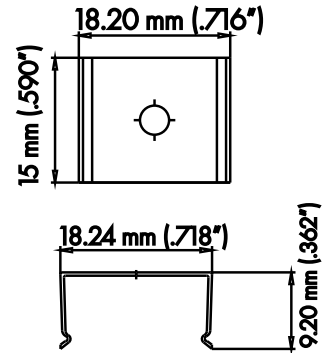

PRO-102 | ALUMINUM PROFILE 102

PROFILE 102 IS A SURFACE MOUNTED 4 FOOT PROFILE THAT PROVIDES DIODE FREE ILLUMINATION.

PROJECT: _____

DISTRIBUTOR: _____

CONTRACTOR: _____

TYPE: _____

COMMENTS: _____

METAL CLIP

PHYSICAL

DIMENSIONS	.673" (17.10MM) WIDTH * .590" (15MM) HEIGHT * 48" (1219.2MM) LENGTH
INTERNAL WIDTH	.480" (12.20MM)
MATERIALS	6063 ALUMINUM
FINISH	ANODIZED SILVER
LENS & LIGHT LOSS FACTOR	WHITE=30%, FROSTED=19%, CLEAR=5%

LENS, END CAPS, AND METAL CLIPS

ORDERING INFORMATION

PRODUCT CODE	PRODUCT NUMBER	MOUNTING	LENS	FINISH	LENGTH
PRO	102	MC	WH	SV	4FT
PROFILE	102	MC = METAL CLIP	WH = WHITE	SV = SILVER CUSTOM RAL = RAL CODE	4FT