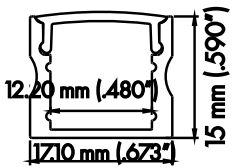

PRO-102 | ALUMINUM PROFILE 102

PROFILE 102 IS A SURFACE MOUNTED 4 FOOT PROFILE THAT PROVIDES DIODE FREE ILLUMINATION.

PROJECT: _____

DISTRIBUTOR: _____

CONTRACTOR: _____

TYPE: _____

COMMENTS: _____

CROSS SECTION

PHYSICAL

DIMENSIONS	.673" (17.10MM) WIDTH * .590" (15MM) HEIGHT * 48" (1219.2MM) LENGTH
INTERNAL WIDTH	.480" (12.20MM)
MATERIALS	6063 ALUMINUM
FINISH	ANODIZED SILVER
LENS & LIGHT LOSS FACTOR	WHITE=30%, FROSTED=19%, CLEAR=5%

LENS, END CAPS, AND METAL CLIPS

ORDERING INFORMATION

PRODUCT CODE	PRODUCT NUMBER	MOUNTING	LENS	FINISH	LENGTH
PRO	102	MC	WH	SV	4FT
PROFILE	102	MC = METAL CLIP	WH = WHITE	SV = SILVER CUSTOM RAL = RAL CODE	4FT