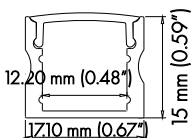

PRO-102 | ALUMINUM PROFILE 102

PROFILE 102 IS A SURFACE MOUNTED 4 FOOT PROFILE THAT PROVIDES DIODE FREE ILLUMINATION.

PROJECT: _____

DISTRIBUTOR: _____

CONTRACTOR: _____

TYPE _____

COMMENTS _____

CROSS SECTION