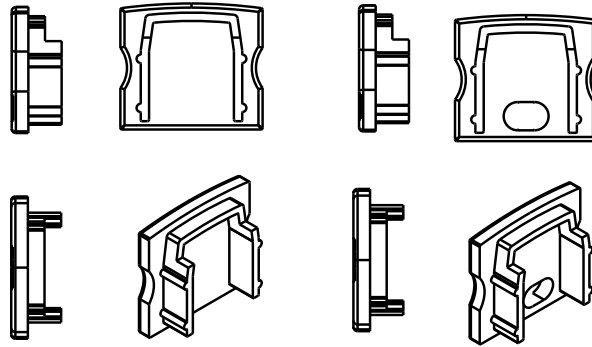

PRO-102 | ALUMINUM PROFILE 102

PROFILE 102 IS A SURFACE MOUNTED 4 FOOT PROFILE THAT PROVIDES DIODE FREE ILLUMINATION.

PROJECT: _____

DISTRIBUTOR: _____

CONTRACTOR: _____

TYPE: _____

COMMENTS: _____

CROSS SECTION

END CAPS

METAL CLIP

PHYSICAL

DIMENSIONS	.673" (17.10MM) WIDTH * .590" (15MM) HEIGHT * 48" (1219.2MM) LENGTH
INTERNAL WIDTH	.480" (12.20MM)
MATERIALS	6063 ALUMINUM
FINISH	ANODIZED SILVER
LENS & LIGHT LOSS FACTOR	WHITE=30%, FROSTED=19%, CLEAR=5%

LENS, END CAPS, AND METAL CLIPS

ORDERING INFORMATION

PRODUCT CODE	PRODUCT NUMBER	MOUNTING	LENS	FINISH	LENGTH
PRO	102	MC	WH	SV	4FT
PROFILE	102	MC = METAL CLIP	WH = WHITE	SV = SILVER CUSTOM RAL = RAL CODE	4FT