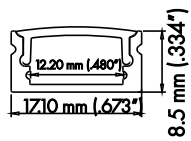

PRO-101 | ALUMINUM PROFILE 101

PROFILE 101 IS A SLIM AND LIGHTWEIGHT SURFACE MOUNTED 4 FOOT PROFILE DESIGNED TO BE INSTALLED IN UNDERCABINETS, COVES AND VARIETY OF OTHER SURFACE APPLICATIONS.

PROJECT: _____

DISTRIBUTOR: _____

CONTRACTOR: _____

TYPE: _____

COMMENTS: _____

CROSS SECTION