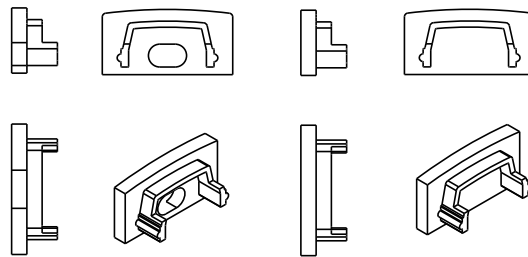

# PRO-101 | ALUMINUM PROFILE 101

PROFILE 101 IS A SLIM AND LIGHTWEIGHT SURFACE MOUNTED 4 FOOT PROFILE DESIGNED TO BE INSTALLED IN UNDERCABINETS, COVES AND VARIETY OF OTHER SURFACE APPLICATIONS.

**PROJECT:** \_\_\_\_\_

**DISTRIBUTOR:** \_\_\_\_\_

**CONTRACTOR:** \_\_\_\_\_

**TYPE:** \_\_\_\_\_

**COMMENTS:** \_\_\_\_\_

CROSS SECTION

END CAPS

METAL CLIP

## PHYSICAL

<b>DIMENSIONS</b>	.673" (17.10MM) WIDTH * .334" (8.50MM) HEIGHT * 48" (1219.2MM) LENGTH
<b>INTERNAL WIDTH</b>	.480" (12.20MM)
<b>MATERIALS</b>	6063 ALUMINUM
<b>FINISH</b>	ANODIZED SILVER
<b>LENS &amp; LIGHT LOSS FACTOR</b>	WHITE=30%, FROSTED=19%, CLEAR=5%
<b>*LENS, END CAPS, AND METAL CLIPS INCLUDED*</b>	