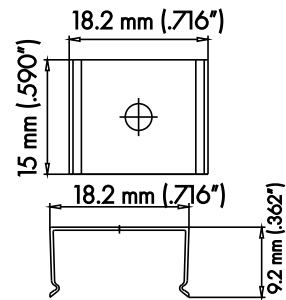

METAL CLIP

PHYSICAL

DIMENSIONS	.673" (17.10MM) WIDTH * .334" (8.50MM) HEIGHT * 48" (1219.2MM) LENGTH
INTERNAL WIDTH	.480" (12.20MM)
MATERIALS	6063 ALUMINUM
FINISH	ANODIZED SILVER
LENS & LIGHT LOSS FACTOR	WHITE=30%, FROSTED=19%, CLEAR=5%
LENS, END CAPS, AND METAL CLIPS INCLUDED	

ORDERING INFORMATION

PRODUCT CODE	PRODUCT NUMBER	MOUNTING	LENS	FINISH	LENGTH
PRO	101	MC	WH	SV	4FT
PROFILE	101	MC = METAL CLIP	WH = WHITE	SV = SILVER CUSTOM RAL = RAL CODE	4FT