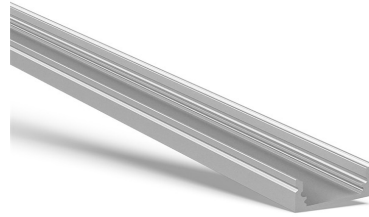

# PRO-101 | ALUMINUM PROFILE 101

PROFILE 101 IS A SLIM AND LIGHTWEIGHT SURFACE MOUNTED 4 FOOT PROFILE DESIGNED TO BE INSTALLED IN UNDERCABINETS, COVES AND VARIETY OF OTHER SURFACE APPLICATIONS.

**PROJECT:** \_\_\_\_\_

**DISTRIBUTOR:** \_\_\_\_\_

**CONTRACTOR:** \_\_\_\_\_

**TYPE:** \_\_\_\_\_

**COMMENTS:** \_\_\_\_\_

CROSS SECTION

END CAPS

METAL CLIP

## PHYSICAL

<b>DIMENSIONS</b>	.673" (17.10MM) WIDTH * .334" (8.50MM) HEIGHT * 48" (1219.2MM) LENGTH
<b>INTERNAL WIDTH</b>	.480" (12.20MM)
<b>MATERIALS</b>	6063 ALUMINUM
<b>FINISH</b>	ANODIZED SILVER
<b>LENS &amp; LIGHT LOSS FACTOR</b>	WHITE=30%, FROSTED=19%, CLEAR=5%
<b>*LENS, END CAPS, AND METAL CLIPS INCLUDED*</b>	