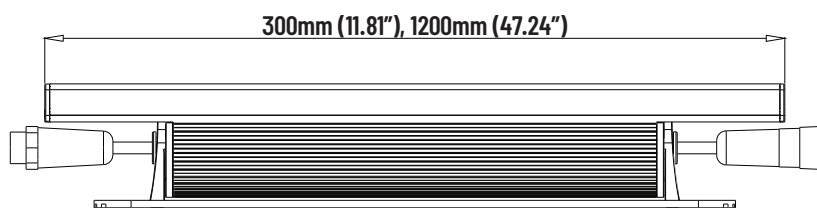

PRIME GRAZE | INDOOR

PROJECT: _____

DISTRIBUTOR: _____

CONTRACTOR: _____

TYPE _____

COMMENTS _____

FEATURES

- PLUG AND PLAY
- SINGLE BIN
- 150° ROTATION WITH 11° TILT PER CLICK
- DIMS ON/OFF, 0-10v

PHYSICAL

DIMENSIONS	40mm (1.57") WIDTH * 51mm (2") HEIGHT
MATERIALS	ALUMINUM + PC SHELL
OPERATING TEMPERATURE	-4°F (-20°C) to 104°F (40°C)
INPUT VOLTAGE	120v - 277v AC
IP RATING	IP20 INDOOR

ORDERING INFORMATION

PRODUCT	DIMMING	WATTAGE	LENGTH	CCT	OPTIC
PRIME-GRAZE	010V	XW	XFT	XXK	XXXX
PRIME-GRAZE	010V = 0-10V	8W = 8W	1 = 1FT 4 = 4FT	27K = 2700K 30K = 3000K 35K = 3500K 40K = 4000K RGBW = RGB3K	15 = 15° 25 = 25° 35 = 35° 2040 = 20°X40°