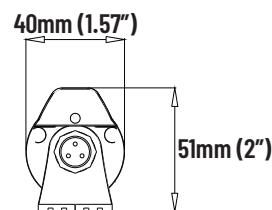

FEATURES

- PLUG AND PLAY
- SINGLE BIN
- 150° ROTATION WITH 11° TILT PER CLICK
- DIMS ON/OFF, 0-10v

PHYSICAL

DIMENSIONS	40mm (1.57") WIDTH * 51mm (2") HEIGHT
MATERIALS	ALUMINUM + PC SHELL
OPERATING TEMPERATURE	-4°F (-20°C) to 104°F (40°C)
INPUT VOLTAGE	120v - 277v AC
IP RATING	IP20 INDOOR

ORDERING INFORMATION

PRODUCT	DIMMING	WATTAGE	LENGTH	CCT	OPTIC
PRIME-GRAZE	010V	XW	XFT	XXK	XXXX
PRIME-GRAZE	010V = 0-10V	8W = 8W	1 = 1FT 4 = 4FT	27K = 2700K 30K = 3000K 35K = 3500K 40K = 4000K RGBW = RGB3K	15 = 15° 25 = 25° 35 = 35° 2040 = 20°X40°