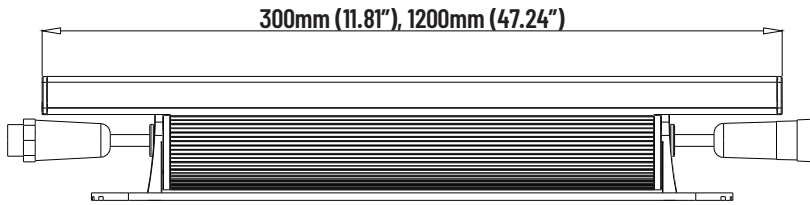

PRIME COVE | INDOOR

PROJECT: _____

DISTRIBUTOR: _____

CONTRACTOR: _____

TYPE _____

COMMENTS _____

FEATURES

- PLUG AND PLAY
- 150° ROTATION WITH 11° TILT PER CLICK
- SINGLE BIN
- DIMS ON/OFF, 0-10v

PHYSICAL

DIMENSIONS	40mm (1.57") WIDTH * 51mm (2") HEIGHT
MATERIALS	ALUMINUM + PC SHELL
OPERATING TEMPERATURE	-4°F (-20°C) to 104°F (40°C)
INPUT VOLTAGE	120v - 277v AC
IP RATING	IP20 INDOOR

ORDERING INFORMATION

OUTPUT	LENGTH	CCT (CORRELATED COLOR TEMPERATURE)				RGBW	WATTAGE	MAX RUN			INPUT VOLTAGE
		2700K	3000K	3500K	4000K			120v	220v	277v	
~500LM/FT	1FT	480	509	516	525	230	8w	60'		120v-277v	
	4FT	1944	2061	2090	2126	932	30w				