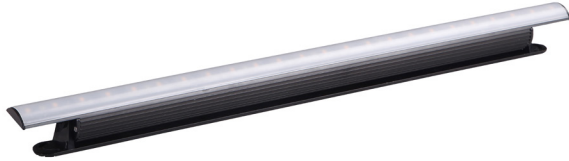

## FEATURES

- PLUG AND PLAY
- 150° ROTATION WITH 11° TILT PER CLICK
- SINGLE BIN
- DIMS ON/OFF, 0-10v

## PHYSICAL

DIMENSIONS	40mm (1.57") WIDTH * 51mm (2") HEIGHT
MATERIALS	ALUMINUM + PC SHELL
OPERATING TEMPERATURE	-4°F (-20°C) to 104°F (40°C)
INPUT VOLTAGE	120V - 277V AC
IP RATING	IP54 INDOOR