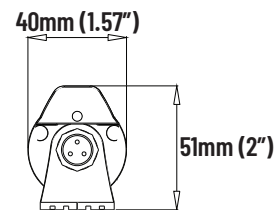

FEATURES

- PLUG AND PLAY
- SINGLE BIN
- 150° ROTATION WITH 11° TILT PER CLICK
- DIMS ON/OFF, 0-10v

PHYSICAL

DIMENSIONS	40mm (1.57") WIDTH * 51mm (2") HEIGHT
MATERIALS	ALUMINUM + PC SHELL
OPERATING TEMPERATURE	-4°F (-20°C) to 104°F (40°C)
INPUT VOLTAGE	120v - 277v AC
IP RATING	IP20 INDOOR

ORDERING INFORMATION

PRODUCT	DIMMING	WATTAGE	LENGTH	CCT	OPTIC
PRIME-COVE	010V	XW	XFT	XXK	XXXX
PRIME-COVE	010V = 0-10V	8W = 8W	1 = 1FT 4 = 4FT	27K = 2700K 30K = 3000K 35K = 3500K 40K = 4000K RGBW = RGB3K	120 = 120°