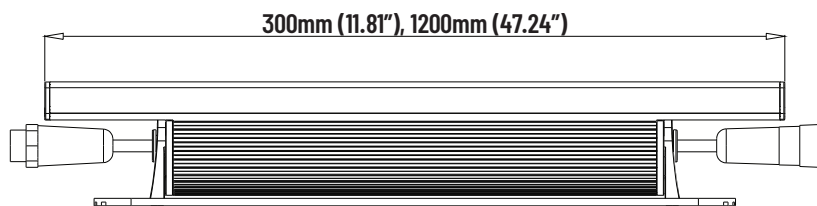

PRIME COVE | INDOOR

PROJECT: _____

DISTRIBUTOR: _____

CONTRACTOR: _____

TYPE _____

COMMENTS _____

FEATURES

- PLUG AND PLAY
- SINGLE BIN
- 150° ROTATION WITH 11° TILT PER CLICK
- DIMS ON/OFF, 0-10v

PHYSICAL

DIMENSIONS	40mm (1.57") WIDTH * 51mm (2") HEIGHT
MATERIALS	ALUMINUM + PC SHELL
OPERATING TEMPERATURE	-4°F (-20°C) to 104°F (40°C)
INPUT VOLTAGE	120v - 277v AC
IP RATING	IP20 INDOOR

ORDERING INFORMATION

OUTPUT	LENGTH	CCT (CORRELATED COLOR TEMPERATURE)				RGBW	WATTAGE	MAX RUN			INPUT VOLTAGE
		2700K	3000K	3500K	4000K			120v	220v	277v	
~500LM/FT	1FT	480	509	516	525	230	8w	60'		120v-277v	
	4FT	1944	2061	2090	2126	932	30w				