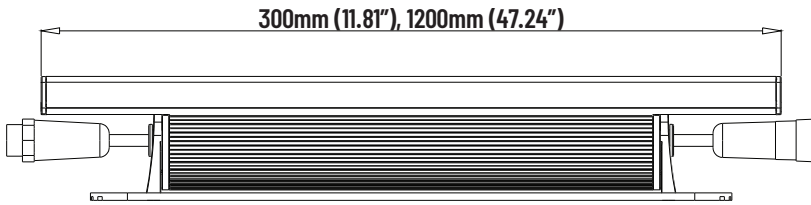

## FEATURES

- PLUG AND PLAY
- 150° ROTATION WITH 11° TILT PER CLICK
- SINGLE BIN
- DIMS ON/OFF, 0-10v

## PHYSICAL

DIMENSIONS	40mm (1.57") WIDTH * 51mm (2") HEIGHT
MATERIALS	ALUMINUM + PC SHELL
OPERATING TEMPERATURE	-4°F (-20°C) to 104°F (40°C)
INPUT VOLTAGE	120V - 277V AC
IP RATING	IP54 INDOOR