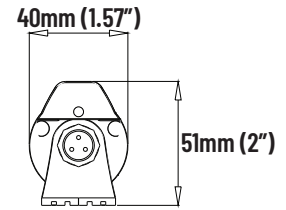

FEATURES

- PLUG AND PLAY
- 150° ROTATION WITH 11° TILT PER CLICK
- SINGLE BIN
- DIMS ON/OFF, 0-10v

PHYSICAL

DIMENSIONS	40mm (1.57") WIDTH * 51mm (2") HEIGHT
MATERIALS	ALUMINUM + PC SHELL
OPERATING TEMPERATURE	-4°F (-20°C) to 104°F (40°C)
INPUT VOLTAGE	120V - 277V AC
IP RATING	IP54 INDOOR

ORDERING INFORMATION

PRODUCT	DIMMING	WATTAGE	LENGTH	CCT	OPTIC
PRIME-C	010V	XW	XFT	XXK	XXXX
PRIME-COVE	010V = 0-10V DMX = DMX*	8W = 8W	1 = 1FT 4 = 4FT	27K = 2700K 30K = 3000K 35K = 3500K 40K = 4000K RGBW = RGB3K	120 = 120°

*DMX ONLY FOR RGBW

Ace Illuminations reserves the right to modify this specification without prior notice.

REV 02/25