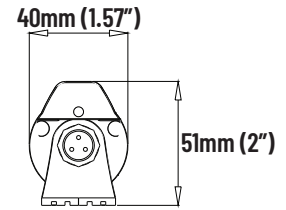

PROJECT: _____

DISTRIBUTOR: _____

CONTRACTOR: _____

TYPE _____

COMMENTS _____