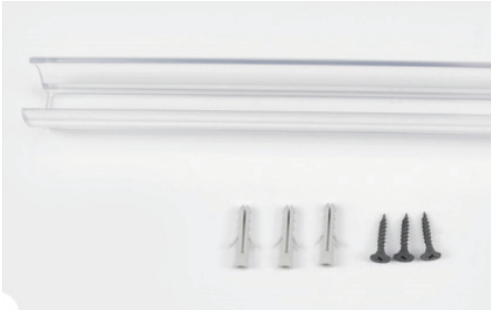

ACE-N-O-B | 360° RGBW NEON OUTDOOR

PROJECT: _____

DISTRIBUTOR: _____

CONTRACTOR: _____

TYPE _____

COMMENTS _____

PHYSICAL

PRODUCT DIAMETER	25mm (0.98")
MINIMUM BENDING RADIUS	200mm (7.87")
MATERIAL COLOR	BLACK SLEEVE
OPERATING TEMPERATURE	-13°F (-25°C) TO 113°F (45°C)
IP RATING	IP65
MOUNTING	VERTICAL SUSPENSION, HORIZONTAL SUSPENSION, VERTICAL PENDANT, ARC, HORIZONTAL SURFACE
LEAD TYPE	6FT LEAD SOLD SEPARATELY
BEAM ANGLE	360°

ORDERING INFORMATION

PRODUCT	INTENSITY	FEED	CCT	IP	LENGTH
ACE-N-O-B	XXX	XX	XXK	IP65	XXFT
ACE NEON OMNI BLACK	16 = 16 LM/FT	EF = END FEED SF = SIDE FEED	RGBW = RGB 3000K	IP65 = OUTDOOR	PROVIDE LENGTH

ACE-N-O-B | 360° RGBW NEON OUTDOOR

ELECTRICAL

OUTPUT	CCT (CORRELATED COLOR TEMPERATURE)				MAX RUN	WATTAGE	INPUT VOLTAGE
	RED	GREEN	BLUE	3000K			
~16 LM/FT	630NM	530NM	470NM	30	16'	4.8w/FT	24v DC

FEED OPTIONS

SIDE FEED

END FEED

PERFORMANCE

CRI	90+
LUMEN MAINTENANCE	50,000
BINNING	SINGLE
WARRANTY	5 YEARS

ACCESSORIES (SOLD SEPARATELY)

AA-N-O-PRO-4FT
CLEAR 4FT SURFACE LENS FOR HORIZONTAL MOUNTING

AA-N-O-SP
SUSPENDED VERTICAL PENDANT ROPE

AA-N-O-CT-4FT
CLEAR 4FT TUBE FOR HORIZONTAL MOUNTING

AA-N-O-VS
VERTICAL SURFACE PENDANT