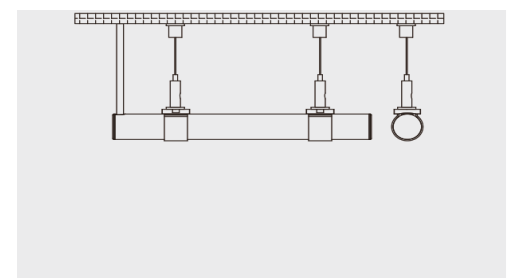

ACCESSORIES (SOLD SEPARATELY)

AA-N-O-PRO-4FT
CLEAR 4FT SURFACE LENS FOR HORIZONTAL MOUNTING

AA-N-O-SP
SUSPENDED VERTICAL PENDANT ROPE

AA-N-O-CT-4FT
CLEAR 4FT TUBE FOR HORIZONTAL MOUNTING

AA-N-O-VS
VERTICAL SURFACE PENDANT

ACCESSORIES (SOLD SEPARATELY)

AA-N-0-ARC
CEILING TO CEILING MOUNTING

AA-N-0-CJ
CLEAR JOINER

AA-N-0-SC
SURFACE CLIP FOR HORIZONTAL MOUNTING

AA-N-0-SK
SUSPENDED HORIZONTAL KIT