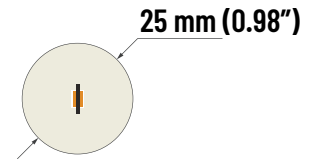

ACE-N-O-B | 360° RGBW NEON OUTDOOR

PROJECT: _____

DISTRIBUTOR: _____

CONTRACTOR: _____

TYPE _____

COMMENTS _____

PHYSICAL

PRODUCT DIAMETER	25mm (0.98")
MINIMUM BENDING RADIUS	200mm (7.87")
MATERIAL COLOR	BLACK SLEEVE
OPERATING TEMPERATURE	-13°F (-25°C) TO 113°F (45°C)
IP RATING	IP65
MOUNTING	VERTICAL SUSPENSION, HORIZONTAL SUSPENSION, VERTICAL PENDANT, ARC, HORIZONTAL SURFACE
LEAD TYPE	6FT LEAD SOLD SEPARATELY
BEAM ANGLE	360°

ORDERING INFORMATION

PRODUCT	INTENSITY	FEED	CCT	IP	LENGTH
ACE-N-O-B	XXX	XX	XXK	IP65	XXFT
ACE NEON OMNI BLACK	16 = 16 LM/FT	EF = END FEED SF = SIDE FEED	RGBW = RGB 3000K	IP65 = OUTDOOR	PROVIDE LENGTH

ACE-N-O-B | 360° RGBW NEON OUTDOOR

ELECTRICAL

OUTPUT	CCT (CORRELATED COLOR TEMPERATURE)				MAX RUN	WATTAGE	INPUT VOLTAGE
	RED	GREEN	BLUE	3000K			
~16 LM/FT	630NM	530NM	470NM	30	16'	4.8w/FT	24v DC

FEED OPTIONS

SIDE FEED

END FEED

PERFORMANCE

CRI	90+
LUMEN MAINTENANCE	50,000
BINNING	SINGLE
WARRANTY	5 YEARS