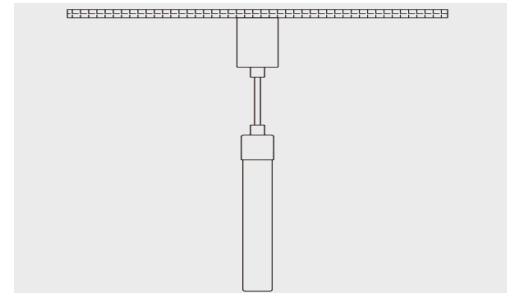

ACE-N-O-B | 360° RGBW NEON OUTDOOR

PROJECT: _____

DISTRIBUTOR: _____

CONTRACTOR: _____

TYPE _____

COMMENTS _____

PHYSICAL

PRODUCT DIAMETER	25mm (0.98")
MINIMUM BENDING RADIUS	200mm (7.87")
MATERIAL COLOR	BLACK SLEEVE
OPERATING TEMPERATURE	-13°F (-25°C) TO 113°F (45°C)
IP RATING	IP65
MOUNTING	VERTICAL SUSPENSION, HORIZONTAL SUSPENSION, VERTICAL PENDANT, ARC, HORIZONTAL SURFACE
LEAD TYPE	6FT LEAD SOLD SEPARATELY
BEAM ANGLE	360°

ORDERING INFORMATION

PRODUCT	INTENSITY	FEED	CCT	IP	LENGTH
ACE-N-O-B	XXX	XX	XXK	IP65	XXFT
ACE NEON OMNI BLACK	16 = 16 LM/FT	EF = END FEED SF = SIDE FEED	RGBW = RGB 3000K	IP65 = OUTDOOR	PROVIDE LENGTH

ACE-N-O-B | 360° RGBW NEON OUTDOOR

ELECTRICAL

OUTPUT	CCT (CORRELATED COLOR TEMPERATURE)				MAX RUN	WATTAGE	INPUT VOLTAGE
	RED	GREEN	BLUE	3000K			
~16 LM/FT	630NM	530NM	470NM	30	16'	4.8w/FT	24v DC

FEED OPTIONS

SIDE FEED

END FEED

PERFORMANCE

CRI	90+
LUMEN MAINTENANCE	50,000
BINNING	SINGLE
WARRANTY	5 YEARS

ACCESSORIES (SOLD SEPARATELY)

AA-N-O-PRO-4FT
CLEAR 4FT SURFACE LENS FOR HORIZONTAL MOUNTING

AA-N-O-SP
SUSPENDED VERTICAL PENDANT ROPE

AA-N-O-CT-4FT
CLEAR 4FT TUBE FOR HORIZONTAL MOUNTING

AA-N-O-VS
VERTICAL SURFACE PENDANT