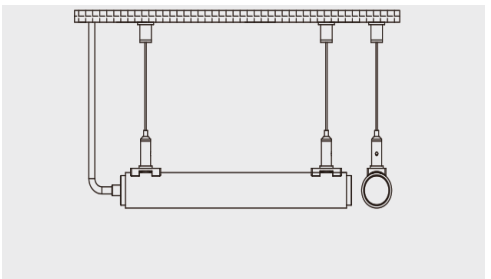

ACE-N-O-B | 360° RGBW NEON OUTDOOR

PROJECT: _____

DISTRIBUTOR: _____

CONTRACTOR: _____

TYPE _____

COMMENTS _____

PHYSICAL

PRODUCT DIAMETER	25mm (0.98")
MINIMUM BENDING RADIUS	200mm (7.87")
MATERIAL COLOR	BLACK SLEEVE
OPERATING TEMPERATURE	-13°F (-25°C) TO 113°F (45°C)
IP RATING	IP65
MOUNTING	VERTICAL SUSPENSION, HORIZONTAL SUSPENSION, VERTICAL PENDANT, ARC, HORIZONTAL SURFACE
LEAD TYPE	6FT LEAD SOLD SEPARATELY
BEAM ANGLE	360°

ELECTRICAL

OUTPUT	CCT (CORRELATED COLOR TEMPERATURE)				MAX RUN	WATTAGE	INPUT VOLTAGE
	RED	GREEN	BLUE	3000K			
~16 LM/FT	630NM	530NM	470NM	30	16'	4.8w/FT	24v DC

FEED OPTIONS

SIDE FEED

END FEED

PERFORMANCE

CRI	90+
LUMEN MAINTENANCE	50,000
BINNING	SINGLE
WARRANTY	5 YEARS

ACCESSORIES (SOLD SEPARATELY)

AA-N-O-PRO-4FT
CLEAR 4FT SURFACE LENS FOR HORIZONTAL MOUNTING

AA-N-O-SP
SUSPENDED VERTICAL PENDANT ROPE

AA-N-O-CT-4FT
CLEAR 4FT TUBE FOR HORIZONTAL MOUNTING

AA-N-O-VS
VERTICAL SURFACE PENDANT