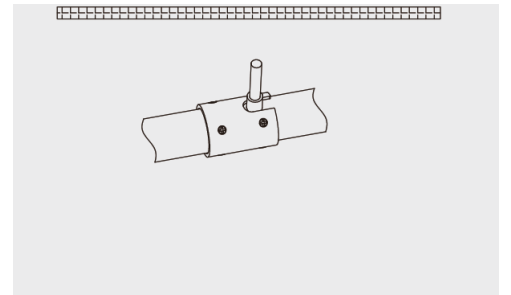

ACE-N-O-B | 360° RGBW NEON OUTDOOR

PROJECT: _____

DISTRIBUTOR: _____

CONTRACTOR: _____

TYPE _____

COMMENTS _____

PHYSICAL

PRODUCT DIAMETER	25mm (0.98")
MINIMUM BENDING RADIUS	200mm (7.87")
MATERIAL COLOR	BLACK SLEEVE
OPERATING TEMPERATURE	-13°F (-25°C) TO 113°F (45°C)
IP RATING	IP65
MOUNTING	VERTICAL SUSPENSION, HORIZONTAL SUSPENSION, VERTICAL PENDANT, ARC, HORIZONTAL SURFACE
LEAD TYPE	6FT LEAD SOLD SEPARATELY
BEAM ANGLE	360°

ACCESSORIES (SOLD SEPARATELY)

AA-N-O-PRO-4FT
CLEAR 4FT SURFACE LENS FOR HORIZONTAL MOUNTING

AA-N-O-SP
SUSPENDED VERTICAL PENDANT ROPE

AA-N-O-CT-4FT
CLEAR 4FT TUBE FOR HORIZONTAL MOUNTING

AA-N-O-VS
VERTICAL SURFACE PENDANT

ACCESSORIES (SOLD SEPARATELY)

AA-N-0-ARC
CEILING TO CEILING MOUNTING

AA-N-0-CJ
CLEAR JOINER

AA-N-0-SC
SURFACE CLIP FOR HORIZONTAL MOUNTING

AA-N-0-SK
SUSPENDED HORIZONTAL KIT