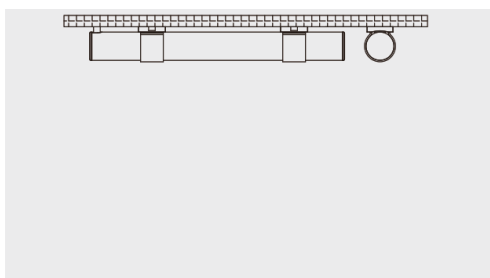

AA-N-0-SC
SURFACE CLIP FOR HORIZONTAL MOUNTING