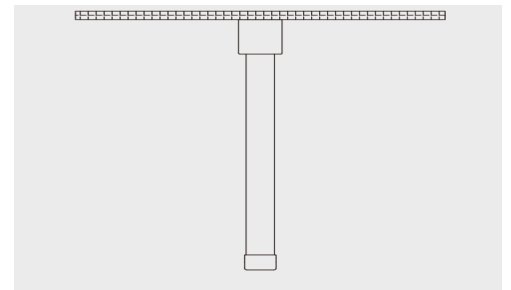

ACE-N-O-B | 360° RGBW NEON OUTDOOR

PROJECT: _____

DISTRIBUTOR: _____

CONTRACTOR: _____

TYPE _____

COMMENTS _____

PHYSICAL

PRODUCT DIAMETER	25mm (0.98")
MINIMUM BENDING RADIUS	200mm (7.87")
MATERIAL COLOR	BLACK SLEEVE
OPERATING TEMPERATURE	-13°F (-25°C) TO 113°F (45°C)
IP RATING	IP65
MOUNTING	VERTICAL SUSPENSION, HORIZONTAL SUSPENSION, VERTICAL PENDANT, ARC, HORIZONTAL SURFACE
LEAD TYPE	6FT LEAD SOLD SEPARATELY
BEAM ANGLE	360°

ACCESSORIES (SOLD SEPARATELY)

AA-N-O-PRO-4FT
CLEAR 4FT SURFACE LENS FOR HORIZONTAL MOUNTING

AA-N-O-SP
SUSPENDED VERTICAL PENDANT ROPE

AA-N-O-CT-4FT
CLEAR 4FT TUBE FOR HORIZONTAL MOUNTING

AA-N-O-VS
VERTICAL SURFACE PENDANT

ACCESSORIES (SOLD SEPARATELY)

AA-N-0-ARC
CEILING TO CEILING MOUNTING

AA-N-0-CJ
CLEAR JOINER

AA-N-0-SC
SURFACE CLIP FOR HORIZONTAL MOUNTING

AA-N-0-SK
SUSPENDED HORIZONTAL KIT