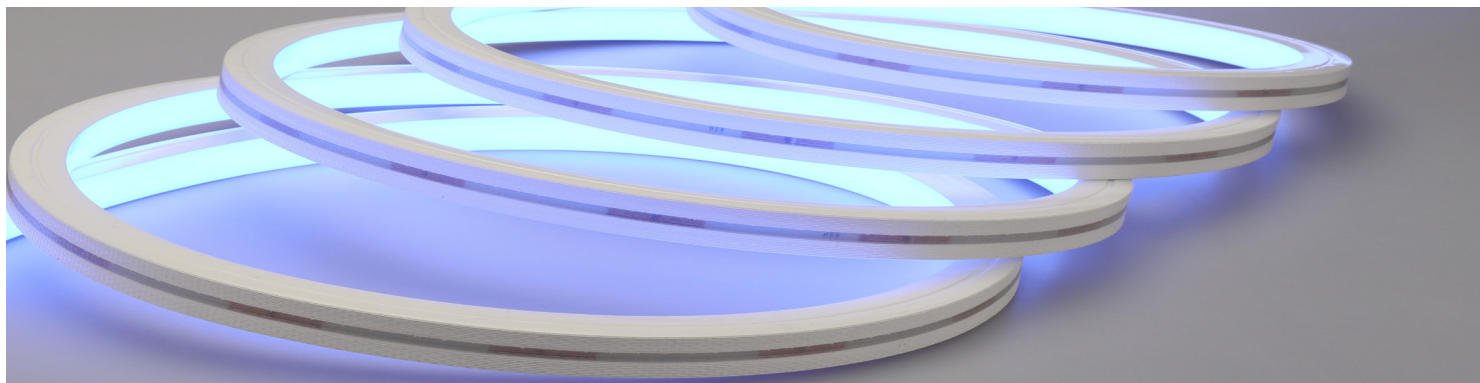

ACE-N-V | NEON VERTICAL COLOR CHANGING

PROJECT: _____

DISTRIBUTOR: _____

CONTRACTOR: _____

TYPE _____

COMMENTS _____

PHYSICAL

DIMENSIONS	16mm (0.63") WIDTH *15mm (0.59") HEIGHT
MINIMUM BENDING RADIUS	200mm (7.87")
BEND	VERTICAL BENDING
OPERATING TEMPERATURE	-40°F (-40°C) TO 113°F (45°C)
IP RATING	IP67
MOUNTING	CLIPS OR PROFILE
LEAD TYPE	6FT LEAD SOLD SEPARATELY

ORDERING INFORMATION

PRODUCT	INTENSITY	FEED	CCT	IP	LENGTH
ACE-N-V	XXX	XX	XXK	IP67	XXFT
ACE NEON VERTICAL	160 = 160 LM/FT	EF = END FEED BF = BOTTOM FEED SLF = SIDE LEFT FEED SRF = SIDE RIGHT FEED	RGBW = RGB 3000K	IP67 = OUTDOOR	PROVIDE LENGTH

ACE-N-V | NEON VERTICAL COLOR CHANGING

ELECTRICAL

CCT (CORRELATED COLOR TEMPERATURE)							
OUTPUT	RED	BLUE	GREEN	3000K	MAX RUN	WATTAGE	INPUT VOLTAGE
~160 LM/FT	625NM	455NM	515NM	151	16'	4.6w/FT	24v DC

FEED OPTIONS

END FEED

SIDE LEFT FEED

SIDE RIGHT FEED

BOTTOM FEED

PERFORMANCE

CRI	90+
LUMEN MAINTENANCE	50,000
BINNING	SINGLE
WARRANTY	5 YEARS

ACCESSORIES (SOLD SEPARATELY)

AA-N-5W-LEAD-6FT	5 WIRE 6FT IP68 LEADER CABLE
AA-N-5W-LEAD-10FT	5 WIRE 10FT IP68 LEADER CABLE
AA-N-5W-LEAD-30FT	5 WIRE 30FT IP68 LEADER CABLE
AA-N-5W-LEAD-50FT	5 WIRE 50FT IP68 LEADER CABLE
AA-N-5W-JUMP-1FT	5 WIRE 1FT IP68 JUMPER CABLE
AA-N-5W-JUMP-4FT	5 WIRE 4FT IP68 JUMPER CABLE
AA-N-MC	NEON MOUNTING CLIP
AA-N-FLEX-PRO-3.28FT	3.28FT STAINLESS STEEL SERRATED FLEXIBLE PROFILE
AA-N-PRO-4FT	4FT ALUMINUM NEON PROFILE
AA-N-V-HYBRID-PRO-3.28FT	3.28FT SEMI RIGID SERRATED VERTICAL BENDING PROFILE
AA-N-5W-EC	5 WIRE EACH END CAP