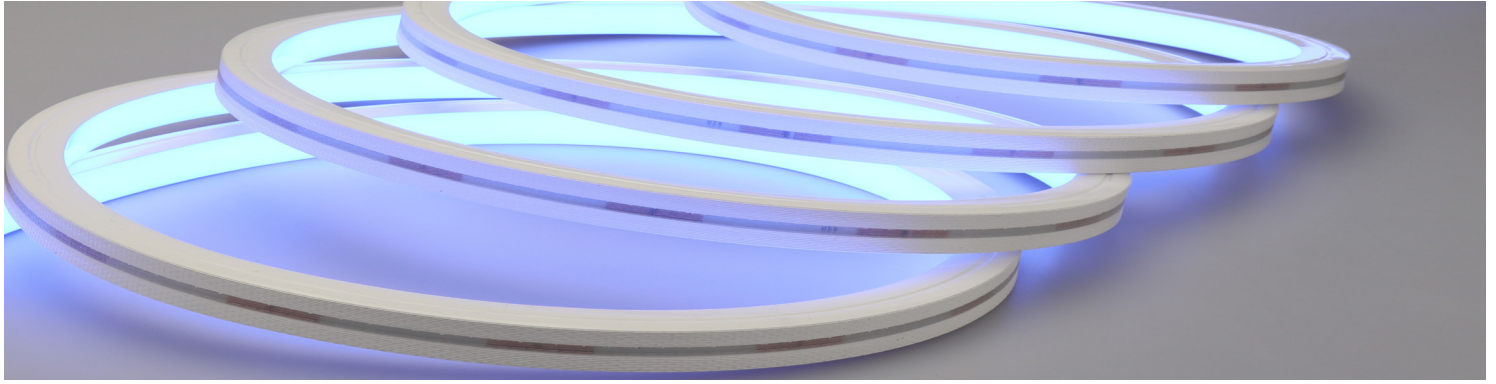

ACE-N-V | NEON VERTICAL COLOR CHANGING

PROJECT: _____

DISTRIBUTOR: _____

CONTRACTOR: _____

TYPE _____

COMMENTS _____

PHYSICAL

| | |
|-------------------------------|---|
| DIMENSIONS | 16mm (0.63") WIDTH *15mm (0.59") HEIGHT |
| MINIMUM BENDING RADIUS | 200mm (7.87") |
| BEND | VERTICAL BENDING |
| OPERATING TEMPERATURE | -40°F (-40°C) TO 113°F (45°C) |
| IP RATING | IP67 |
| MOUNTING | CLIPS OR PROFILE |
| LEAD TYPE | LEAD SOLD SEPARATELY |

ORDERING INFORMATION

| PRODUCT | INTENSITY | FEED | CCT | IP | LENGTH |
|-------------------|-----------------|--|------------------|----------------|----------------|
| ACE-N-V | XXX | XX | XXK | IP67 | XXFT |
| ACE NEON VERTICAL | 160 = 160 LM/FT | EF = END FEED BF = BOTTOM FEED SLF = SIDE LEFT FEED SRF = SIDE RIGHT FEED | RGBW = RGB 3000K | IP67 = OUTDOOR | PROVIDE LENGTH |

ACE-N-V | NEON VERTICAL COLOR CHANGING

ELECTRICAL

| OUTPUT | CCT (CORRELATED COLOR TEMPERATURE) | | | | MAX RUN | PRODUCTION INTERVALS | WATTAGE | INPUT VOLTAGE |
|------------|------------------------------------|-------|-------|-------|---------|----------------------|---------|---------------|
| | RED | BLUE | GREEN | 3000K | | | | |
| ~160 LM/FT | 625NM | 455NM | 515NM | 151 | 16' | 62.50mm (2.46") | 4.6w/FT | 24v DC |