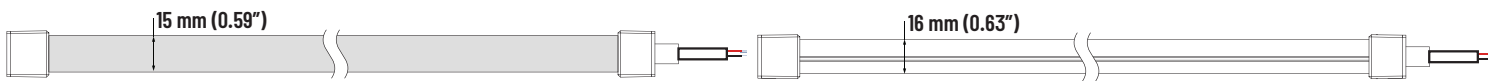

ACE-N-V | NEON VERTICAL COLOR CHANGING

PROJECT: _____

DISTRIBUTOR: _____

CONTRACTOR: _____

TYPE _____

COMMENTS _____

PHYSICAL

DIMENSIONS	16mm (0.63") WIDTH *15mm (0.59") HEIGHT
MINIMUM BENDING RADIUS	200mm (7.87")
BEND	VERTICAL BENDING
OPERATING TEMPERATURE	-40°F (-40°C) TO 113°F (45°C)
IP RATING	IP67
MOUNTING	CLIPS OR PROFILE
LEAD TYPE	6FT LEAD SOLD SEPARATELY

ORDERING INFORMATION

PRODUCT	INTENSITY	FEED	CCT	IP	LENGTH
ACE-N-V	XXX	XX	XXK	IP67	XXFT
ACE NEON VERTICAL	160 = 160 LM/FT	EF = END FEED BF = BOTTOM FEED SLF = SIDE LEFT FEED SRF = SIDE RIGHT FEED	RGBW = RGB 3000K	IP67 = OUTDOOR	PROVIDE LENGTH

ACE-N-V | NEON VERTICAL COLOR CHANGING

ELECTRICAL

CCT (CORRELATED COLOR TEMPERATURE)							
OUTPUT	RED	BLUE	GREEN	3000K	MAX RUN	WATTAGE	INPUT VOLTAGE
~160 LM/FT	625NM	455NM	515NM	151	16'	4.6w/FT	24v DC

FEED OPTIONS

END FEED

SIDE LEFT FEED

SIDE RIGHT FEED

BOTTOM FEED

PERFORMANCE

CRI	90+
LUMEN MAINTENANCE	50,000
BINNING	SINGLE
WARRANTY	5 YEARS

ACCESSORIES (SOLD SEPARATELY)

AA-N-5W-LEAD-6FT	5 WIRE 6FT IP68 LEADER CABLE
AA-N-5W-LEAD-10FT	5 WIRE 10FT IP68 LEADER CABLE
AA-N-5W-LEAD-30FT	5 WIRE 30FT IP68 LEADER CABLE
AA-N-5W-LEAD-50FT	5 WIRE 50FT IP68 LEADER CABLE
AA-N-5W-JUMP-1FT	5 WIRE 1FT IP68 JUMPER CABLE
AA-N-5W-JUMP-4FT	5 WIRE 4FT IP68 JUMPER CABLE
AA-N-MC	NEON MOUNTING CLIP
AA-N-FLEX-PRO-3.28FT	3.28FT STAINLESS STEEL SERRATED FLEXIBLE PROFILE
AA-N-PRO-4FT	4FT ALUMINUM NEON PROFILE
AA-N-V-HYBRID-PRO-3.28FT	3.28FT SEMI RIGID SERRATED VERTICAL BENDING PROFILE
AA-N-5W-EC	5 WIRE EACH END CAP