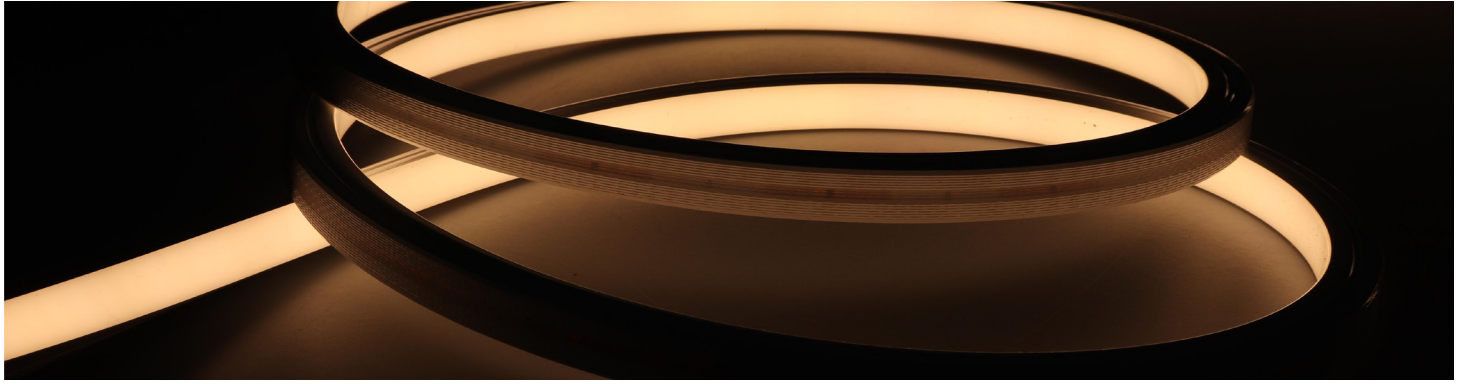

ACE-N-V | NEON VERTICAL STATIC WHITE

PROJECT: _____

DISTRIBUTOR: _____

CONTRACTOR: _____

TYPE _____

COMMENTS _____

PHYSICAL

DIMENSIONS	16mm (0.63") WIDTH *15mm (0.59") HEIGHT
MINIMUM BENDING RADIUS	200mm (7.87")
BEND	VERTICAL BENDING
OPERATING TEMPERATURE	-40°F (-40°C) TO 113°F (45°C)
IP RATING	IP67
MOUNTING	CLIPS OR PROFILE
LEAD TYPE	LEAD SOLD SEPARATELY

ORDERING INFORMATION

PRODUCT	INTENSITY	FEED	CCT	IP	LENGTH
ACE-N-V	XXX	XX	XXK	IP67	XXFT
ACE NEON VERTICAL	160 = 160 LM/FT 230 = 230 LM/FT	EF = END FEED BF = BOTTOM FEED SLF = SIDE LEFT FEED SRF = SIDE RIGHT FEED	27K = 2700K 30K = 3000K 35K = 3500K 40K = 4000K	IP67 = OUTDOOR	1FT = 1 FOOT 4FT = 4 FEET 8FT = 8 FEET 12FT = 12 FEET

ACE-N-V | NEON VERTICAL STATIC WHITE

ELECTRICAL

OUTPUT	CCT (CORRELATED COLOR TEMPERATURE)				MAX RUN	PRODUCTION INTERVALS	WATTAGE	INPUT VOLTAGE
	2700K	3000K	3500K	4000K				
~160 LM/FT	169	164	178	175	30'	50mm (1.97")	3.0w/FT	24v DC
~230 LM/FT	235	233	249	246	20'		4.6w/FT	