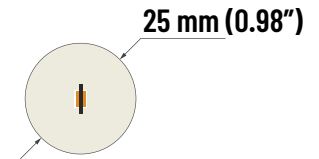

ACE-N-O | 360° STATIC WHITE NEON OUTDOOR

PROJECT: _____

DISTRIBUTOR: _____

CONTRACTOR: _____

TYPE _____

COMMENTS _____

PHYSICAL

PRODUCT DIAMETER	25mm (0.98")
MINIMUM BENDING RADIUS	200mm (7.87")
MATERIAL COLOR	WHITE SLEEVE
OPERATING TEMPERATURE	-13°F (-25°C) TO 113°F (45°C)
IP RATING	IP65
MOUNTING	VERTICAL SUSPENSION, HORIZONTAL SUSPENSION, VERTICAL PENDANT, ARC, HORIZONTAL SURFACE
LEAD TYPE	COMES WITH 10FT LEAD
BEAM ANGLE	360°

ORDERING INFORMATION

PRODUCT	INTENSITY	FEED	CCT	IP	LENGTH
ACE-N-O	XXX	XX	XXK	IP65	XXFT
ACE NEON OMNI	160 = 160 LM/FT	EF = END FEED SF = SIDE FEED	27K = 2700K 30K = 3000K 35K = 3500K 40K = 4000K 50K = 5000K	IP65 = OUTDOOR	PROVIDE LENGTH

ACE-N-0 | 360° STATIC WHITE NEON OUTDOOR

ELECTRICAL

OUTPUT	CCT (CORRELATED COLOR TEMPERATURE)					MAX RUN	WATTAGE	INPUT VOLTAGE
	2700K	3000K	3500K	4000K	5000K			
~160 LM/FT	158	161	183	170	184	16'	3.0w/FT	24v DC