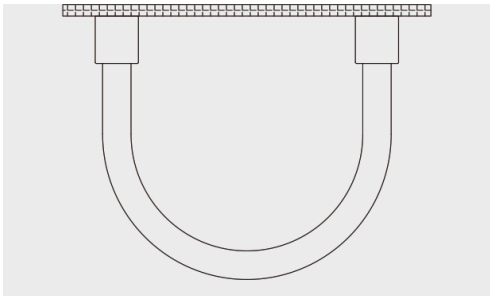

ACE-N-O | 360° STATIC WHITE NEON OUTDOOR

ACCESSORIES (SOLD SEPARATELY)

AA-N-0-ARC
CEILING TO CEILING MOUNTING