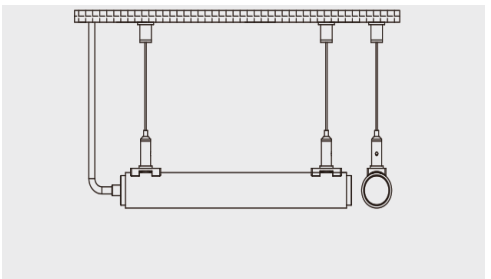

ACE-N-O | 360° STATIC WHITE NEON OUTDOOR

PROJECT: _____

DISTRIBUTOR: _____

CONTRACTOR: _____

TYPE _____

COMMENTS _____

PHYSICAL

PRODUCT DIAMETER	25mm (0.98")
MINIMUM BENDING RADIUS	200mm (7.87")
MATERIAL COLOR	WHITE SLEEVE
OPERATING TEMPERATURE	-13°F (-25°C) TO 113°F (45°C)
IP RATING	IP65
MOUNTING	VERTICAL SUSPENSION, HORIZONTAL SUSPENSION, VERTICAL PENDANT, ARC, HORIZONTAL SURFACE
LEAD TYPE	COMES WITH 10FT LEAD
BEAM ANGLE	360°

FEED OPTIONS

SIDE FEED

END FEED

PERFORMANCE

CRI	90+
LUMEN MAINTENANCE	50,000
BINNING	SINGLE
WARRANTY	5 YEARS

ACCESSORIES (SOLD SEPARATELY)

AA-N-O-PRO-4FT
CLEAR 4FT SURFACE LENS FOR HORIZONTAL MOUNTING

AA-N-O-SP
SUSPENDED VERTICAL PENDANT ROPE

AA-N-O-CT-4FT
CLEAR 4FT TUBE FOR HORIZONTAL MOUNTING

AA-N-O-VS
VERTICAL SURFACE PENDANT

ACE-N-O | 360° STATIC WHITE NEON OUTDOOR

ACCESSORIES (SOLD SEPARATELY)

AA-N-0-ARC
CEILING TO CEILING MOUNTING

AA-N-0-CJ
CLEAR JOINER