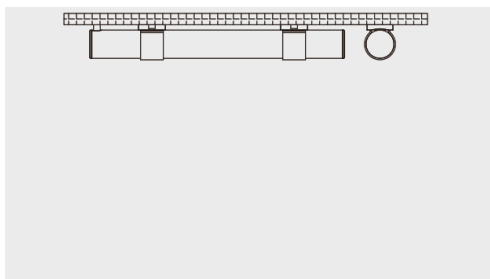

AA-N-0-SC
SURFACE CLIP FOR HORIZONTAL MOUNTING