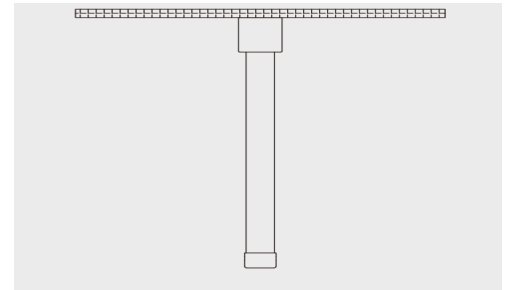

## ACCESSORIES (SOLD SEPARATELY)

**AA-N-O-PRO-4FT**  
CLEAR 4FT SURFACE LENS FOR HORIZONTAL MOUNTING

**AA-N-O-SP**  
SUSPENDED VERTICAL PENDANT ROPE

**AA-N-O-CT-4FT**  
CLEAR 4FT TUBE FOR HORIZONTAL MOUNTING