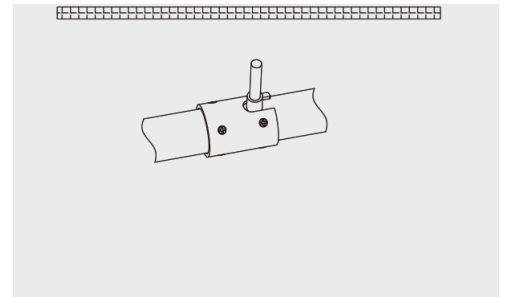

AA-N-O-CT-4FT
CLEAR 4FT TUBE FOR HORIZONTAL MOUNTING

AA-N-O-VS
VERTICAL SURFACE PENDANT

ACE-N-O | 360° STATIC WHITE NEON OUTDOOR

ACCESSORIES (SOLD SEPARATELY)

AA-N-0-ARC
CEILING TO CEILING MOUNTING

AA-N-0-CJ
CLEAR JOINER

AA-N-0-SC
SURFACE CLIP FOR HORIZONTAL MOUNTING

AA-N-0-SK
SUSPENDED HORIZONTAL KIT