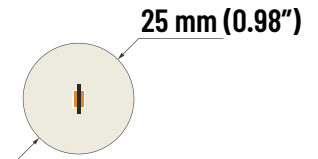

## PHYSICAL

PRODUCT DIAMETER	25mm (0.98")
MINIMUM BENDING RADIUS	200mm (7.87")
MATERIAL COLOR	WHITE SLEEVE
OPERATING TEMPERATURE	-13°F (-25°C) TO 113°F (45°C)
IP RATING	IP65
MOUNTING	VERTICAL SUSPENSION, HORIZONTAL SUSPENSION, VERTICAL PENDANT, ARC, HORIZONTAL SURFACE
LEAD TYPE	6FT LEAD SOLD SEPARATELY
BEAM ANGLE	360°

## ORDERING INFORMATION

PRODUCT	INTENSITY	FEED	CCT	IP	LENGTH
ACE-N-0	XXX	XX	XXK	IP65	XXFT
ACE NEON OMNI	160 = 160 LM/FT	EF = END FEED SF = SIDE FEED	27K = 2700K 30K = 3000K 35K = 3500K 40K = 4000K 50K = 5000K	IP65 = OUTDOOR	PROVIDE LENGTH