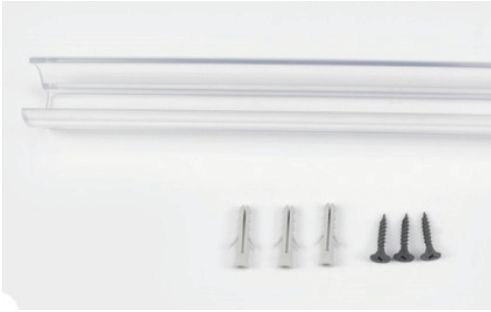

ACCESSORIES (SOLD SEPARATELY)

AA-N-O-PRO-4FT
CLEAR 4FT SURFACE LENS FOR HORIZONTAL MOUNTING