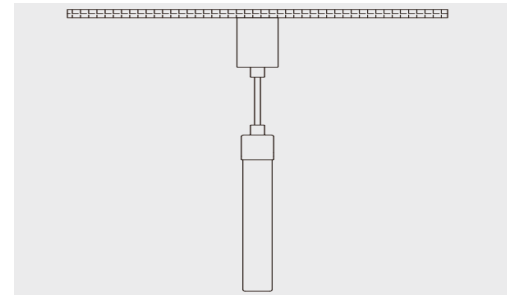

AA-N-O-SP
SUSPENDED VERTICAL PENDANT ROPE