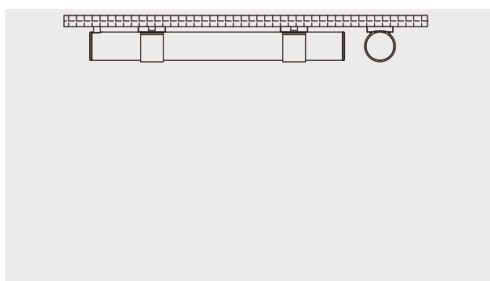

AA-N-O-CT-4FT
CLEAR 4FT TUBE FOR HORIZONTAL MOUNTING

AA-N-O-VS
VERTICAL SURFACE PENDANT

ACE-N-O | 360° STATIC WHITE NEON OUTDOOR

ACCESSORIES (SOLD SEPARATELY)

AA-N-0-ARC
CEILING TO CEILING MOUNTING

AA-N-0-CJ
CLEAR JOINER

AA-N-0-SC
SURFACE CLIP FOR HORIZONTAL MOUNTING

AA-N-0-SK
SUSPENDED HORIZONTAL KIT