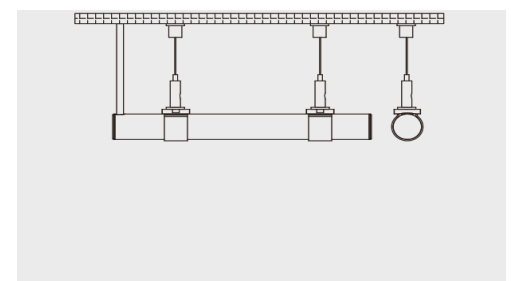

AA-N-O-CT-4FT
CLEAR 4FT TUBE FOR HORIZONTAL MOUNTING

AA-N-O-VS
VERTICAL SURFACE PENDANT

ACE-N-O | 360° STATIC WHITE NEON OUTDOOR

ACCESSORIES (SOLD SEPARATELY)

AA-N-0-ARC
CEILING TO CEILING MOUNTING

AA-N-0-CJ
CLEAR JOINER

AA-N-0-SC
SURFACE CLIP FOR HORIZONTAL MOUNTING

AA-N-0-SK
SUSPENDED HORIZONTAL KIT