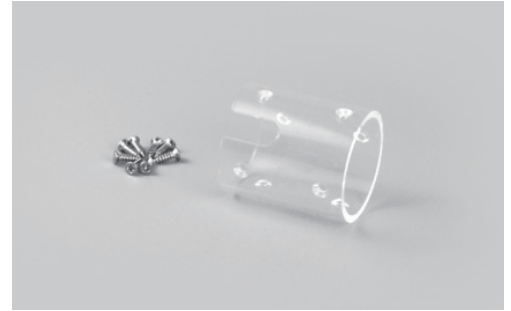

AA-N-0-CJ
CLEAR JOINER