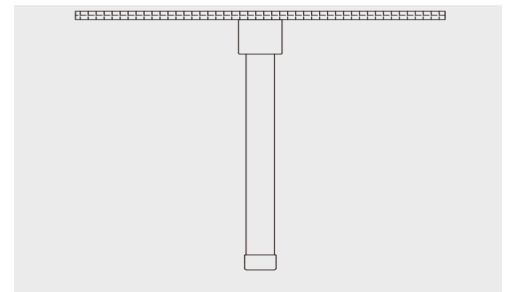

ACE-N-O | 360° STATIC WHITE NEON OUTDOOR

PROJECT: _____

DISTRIBUTOR: _____

CONTRACTOR: _____

TYPE _____

COMMENTS _____

PHYSICAL

PRODUCT DIAMETER	25mm (0.98")
MINIMUM BENDING RADIUS	200mm (7.87")
MATERIAL COLOR	WHITE SLEEVE
OPERATING TEMPERATURE	-13°F (-25°C) TO 113°F (45°C)
IP RATING	IP65
MOUNTING	VERTICAL SUSPENSION, HORIZONTAL SUSPENSION, VERTICAL PENDANT, ARC, HORIZONTAL SURFACE
LEAD TYPE	COMES WITH 10FT LEAD
BEAM ANGLE	360°

AA-N-O-CT-4FT
CLEAR 4FT TUBE FOR HORIZONTAL MOUNTING

AA-N-O-VS
VERTICAL SURFACE PENDANT

ACE-N-O | 360° STATIC WHITE NEON OUTDOOR

ACCESSORIES (SOLD SEPARATELY)

AA-N-0-ARC
CEILING TO CEILING MOUNTING

AA-N-0-CJ
CLEAR JOINER