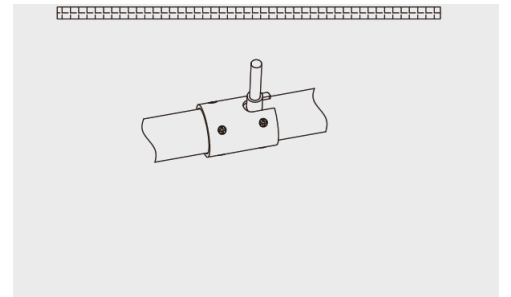

AA-N-0-CJ
CLEAR JOINER