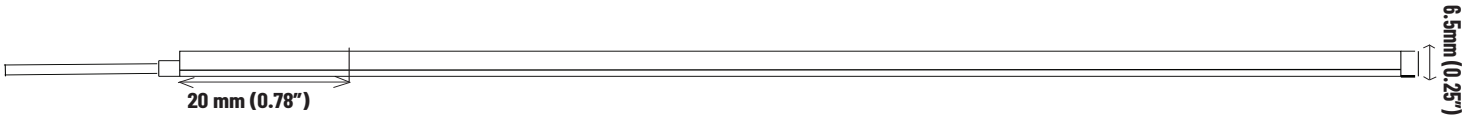

## PHYSICAL

|                       |   |
|-----------------------|---|
| DIMENSIONS            | 10mm (0.39") WIDTH * 6.5mm (0.25") HEIGHT |
| OPERATING TEMPERATURE | -4°F (-20°C) TO 104°F (40°C)              |
| IP RATING             | IP67                                      |
| MOUNTING              | MOUNTING CLIPS OR PROFILE                 |
| LEAD TYPE             | 6FT LEAD SOLD SEPARATELY                  |
| BEAM ANGLE            | 150°                                      |

## ORDERING INFORMATION

| PRODUCT       | INTENSITY                          | CCT   | FEED          | IP             | LENGTH         |
|---------------|------------------------------------|---|---------------|----------------|----------------|
| ACE-N-M       | XXX                                | XXK   | EF            | IP67           | XXFT           |
| ACE NEON MINI | 400 = 400 LM/FT<br>600 = 600 LM/FT | 27K = 2700K<br>30K = 3000K<br>35K = 3500K<br>40K = 4000K<br>50K = 5000K | EF = END FEED | IP67 = OUTDOOR | PROVIDE LENGTH |

## ELECTRICAL

| OUTPUT     | CCT (CORRELATED COLOR TEMPERATURE) |       |       |       |       | MAX RUN | WATTAGE | LM/ WATT | CUT INTERVALS   | INPUT VOLTAGE |
|------------|------------------------------------|-------|-------|-------|-------|---------|---------|----------|-----------------|---------------|
|            | 2700K                              | 3000K | 3500K | 4000K | 5000K |         |         |          |                 |               |
| ~400 LM/FT | 390                                | 400   | 412   | 419   | 417   | 28'     | 3.1w/FT | 129      | 20mm<br>(0.78") | 24v DC        |
| ~600 LM/FT | 589                                | 602   | 614   | 623   | 621   | 18'     | 4.6w/FT | 130      |                 |               |