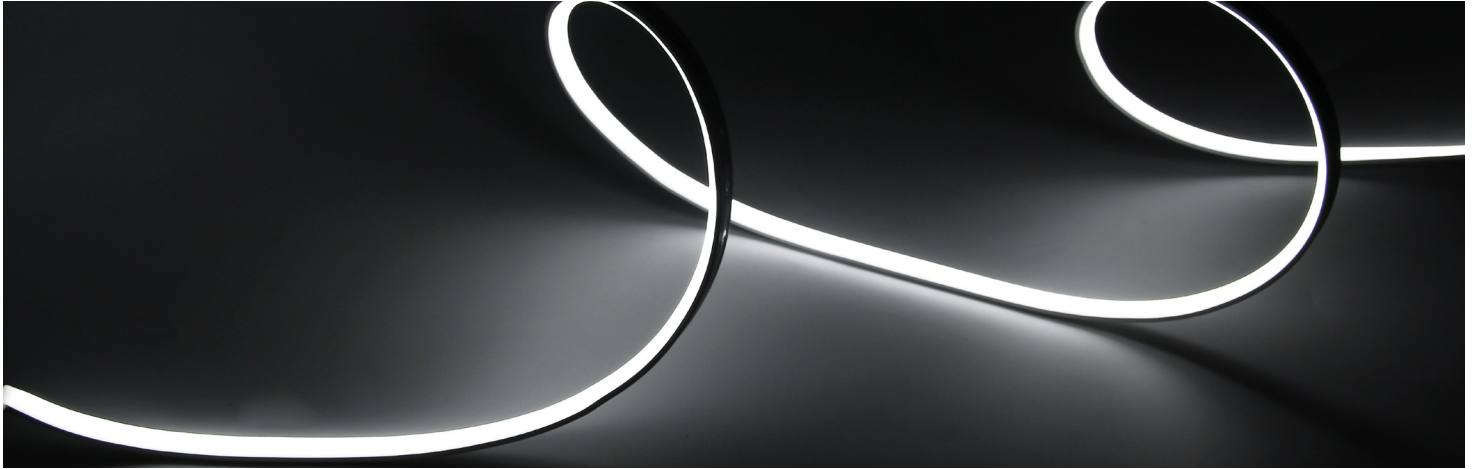

## PHYSICAL

|                       |   |
|-----------------------|---|
| DIMENSIONS            | 10mm (0.39") WIDTH * 6.5mm (0.25") HEIGHT |
| OPERATING TEMPERATURE | -4°F (-20°C) TO 104°F (40°C)              |
| IP RATING             | IP67                                      |
| MOUNTING              | MOUNTING CLIPS OR PROFILE                 |
| LEAD TYPE             | 6FT LEAD SOLD SEPARATELY                  |
| BEAM ANGLE            | 150°                                      |

## ORDERING INFORMATION

| PRODUCT       | INTENSITY                          | CCT   | FEED          | IP             | LENGTH         |
|---------------|------------------------------------|---|---------------|----------------|----------------|
| ACE-N-M       | XXX                                | XXK   | EF            | IP67           | XXFT           |
| ACE NEON MINI | 400 = 400 LM/FT<br>600 = 600 LM/FT | 27K = 2700K<br>30K = 3000K<br>35K = 3500K<br>40K = 4000K<br>50K = 5000K | EF = END FEED | IP67 = OUTDOOR | PROVIDE LENGTH |

# ACE-N-M | MINI NEON STATIC WHITE OUTDOOR