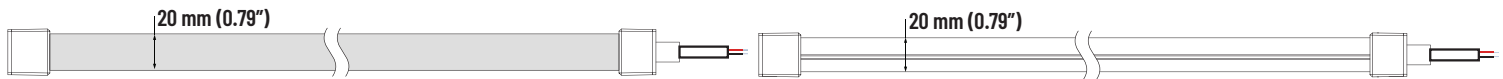

PROJECT: _____

DISTRIBUTOR: _____

CONTRACTOR: _____

TYPE _____

COMMENTS _____