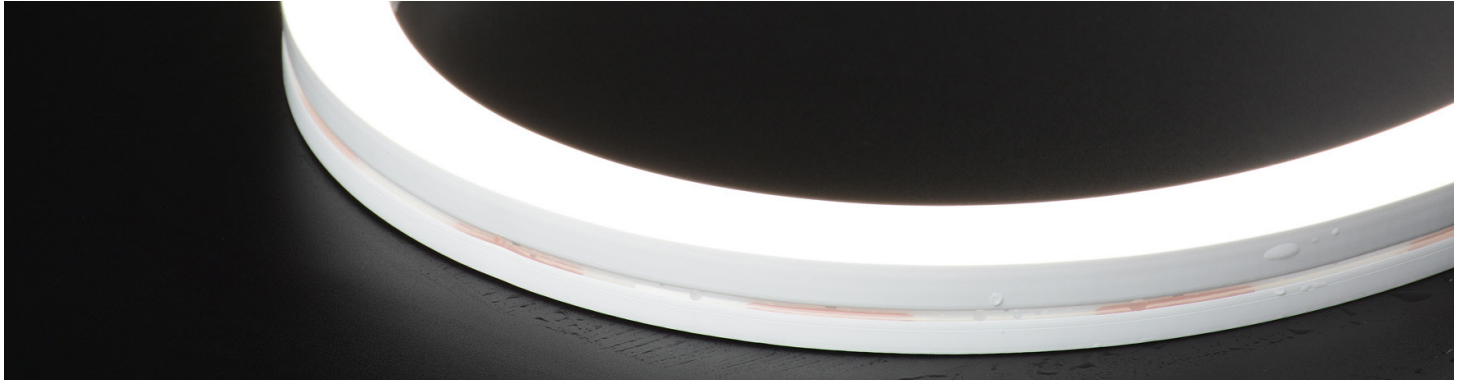

ACE-N-H | NEON HORIZONTAL STATIC WHITE

PROJECT: _____

DISTRIBUTOR: _____

CONTRACTOR: _____

TYPE _____

COMMENTS _____

PHYSICAL

DIMENSIONS	16mm (0.63") WIDTH *15mm (0.59") HEIGHT
MINIMUM BENDING RADIUS	200mm (7.87")
BEND	HORIZONTAL BENDING
OPERATING TEMPERATURE	-13°F (-25°C) TO 113°F (45°C)
IP RATING	IP67
MOUNTING	CLIPS OR PROFILE
LEAD TYPE	LEAD SOLD SEPARATELY

ORDERING INFORMATION

PRODUCT	INTENSITY	FEED	CCT	IP	LENGTH
ACE-N-H	XXX	XX	XXK	IP67	XXFT
ACE NEON HORIZONTAL	200 = 200 LM/FT 300 = 300 LM/FT	EF = END FEED BF = BOTTOM FEED SLF = SIDE LEFT FEED SRF = SIDE RIGHT FEED	27K = 2700K 30K = 3000K 35K = 3500K 40K = 4000K	IP67 = OUTDOOR	1FT = 1 FOOT 4FT = 4 FEET 8FT = 8 FEET 12FT = 12 FEET

ACE-N-H | NEON HORIZONTAL STATIC WHITE

ELECTRICAL

OUTPUT	CCT (CORRELATED COLOR TEMPERATURE)				MAX RUN	PRODUCTION INTERVALS	WATTAGE	INPUT VOLTAGE
	2700K	3000K	3500K	4000K				
~200 LM/FT	195	204	198	223	30'	50mm (1.97")	3.0w/FT	24v DC
~300 LM/FT	279	293	284	320	20'		4.6w/FT	