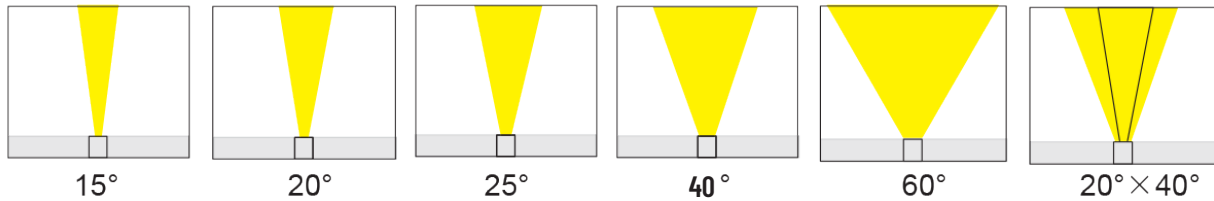

ACE-N-G | NEON GRAZE STATIC WHITE

PROJECT: _____

DISTRIBUTOR: _____

CONTRACTOR: _____

TYPE _____

COMMENTS _____

PHYSICAL

DIMENSIONS	18mm (0.70") WIDTH *18mm (0.70") HEIGHT
MINIMUM BENDING RADIUS	250mm (9.84")
BEND	HORIZONTAL AND VERTICAL BENDING
OPERATING TEMPERATURE	-40°F (-40°C) TO 131°F (55°C)
IP RATING	IP68
MOUNTING	CLIPS OR PROFILE
LEAD TYPE	6FT LEAD SOLD SEPARATELY

ORDERING INFORMATION

PRODUCT	INTENSITY	FEED	CCT	OPTIC	IP	LENGTH
ACE-N-G	XXX	XX	XXK	XXX	68	XXFT
ACE NEON GRAZE	300 = 300 LM/FT	EF = END FEED BF = BOTTOM FEED	27K = 2700K 30K = 3000K 35K = 3500K 40K = 4000K 50K = 5000K	15 = 15° 20 = 20° 25 = 25° 40 = 40° 60 = 60° 2040 = 20°X40°	68 = IP68 OUTDOOR	1FT = 1 FOOT 4FT = 4 FEET 8FT = 8 FEET 12FT = 12 FEET

ACE-N-G | NEON GRAZE STATIC WHITE

ELECTRICAL

OUTPUT	CCT (CORRELATED COLOR TEMPERATURE)				MAX RUN	WATTAGE	INPUT VOLTAGE
	2700K	3000K	3500K	4000K			
~300 LM/FT	269	349	330	295	16'	5.4W/FT	24v DC

OPTIC OPTIONS