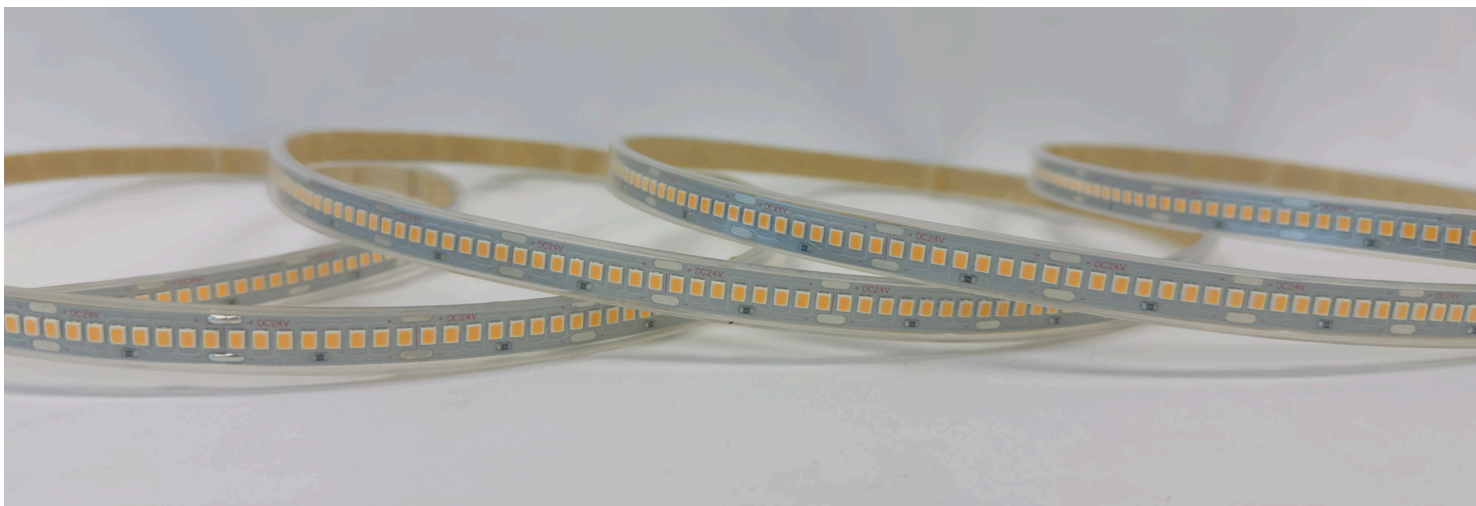

# ACE-K | STATIC WHITE OUTDOOR

ADHESIVE LISTED

PROJECT: \_\_\_\_\_

DISTRIBUTOR: \_\_\_\_\_

CONTRACTOR: \_\_\_\_\_

TYPE \_\_\_\_\_

COMMENTS \_\_\_\_\_

## PHYSICAL

DIMENSIONS	12.50mm (0.49") WIDTH *4mm (0.16") HEIGHT
OPERATING TEMPERATURE	-40°F (-40°C) TO 131°F (55°C)
IP RATING	IP65
MOUNTING	3M VHB TAPE OR PROFILE
LEAD TYPE	PRESOLDERED 6FT LEAD
PROFILE COMPATIBILITY	ALL ACE PROFILES EXCEPT MINI PROFILES
BEAM ANGLE	120°

## ORDERING INFORMATION

PRODUCT	INTENSITY	CCT	IP20	LENGTH
ACE-K	XXX	XXK	IP65	XXFT
ACE K SERIES	200 = 200LM/FT 400 = 400LM/FT 600 = 600LM/FT 800 = 800LM/FT 1000 = 1000LM/FT	27K = 2700K 30K = 3000K 35K = 3500K 40K = 4000K 50K = 5000K	IP65 = OUTDOOR	PROVIDE LENGTH

## ELECTRICAL

OUTPUT	CCT (CORRELATED COLOR TEMPERATURE)					MAX RUN	WATTAGE	LM/ WATT	CUT INTERVALS	INPUT VOLTAGE
	2700K	3000K	3500K	4000K	5000K					
~200 LM/FT	222	226	229	231	234	40'	1.8w/FT	126	33mm (1.32")	24v DC
~400 LM/FT	383	388	395	399	401	30'	3.1w/FT	129		
~600 LM/FT	580	587	602	602	610	19'	4.9w/FT	106		
~800 LM/FT	802	811	834	838	840	13'	7.3w/FT	111		
~1000 LM/FT	1003	1009	1031	1039	1041	11'	8.54w/FT	118		