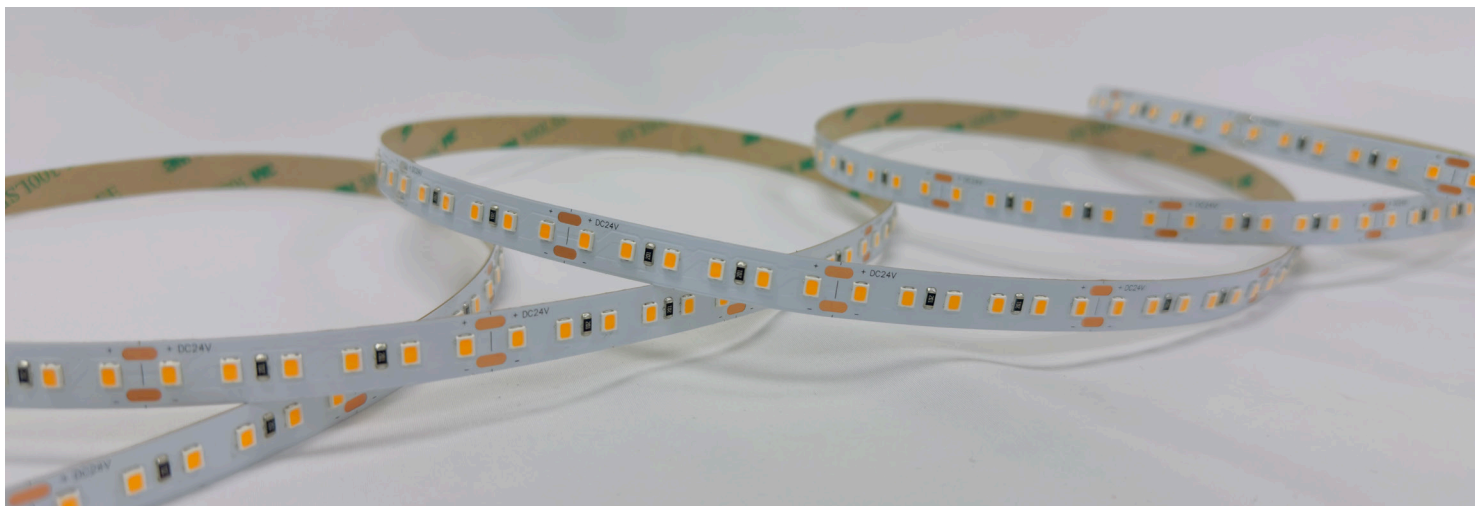

## PHYSICAL

DIMENSIONS	10mm (0.39") WIDTH *2mm (0.08") HEIGHT
OPERATING TEMPERATURE	-40°F (-40°C) TO 131°F (55°C)
IP RATING	IP20
MOUNTING	3M VHB TAPE OR PROFILE
LEAD TYPE	PRESOLDERED 6FT LEAD
PROFILE COMPATIBILITY	ALL ACE PROFILES EXCEPT MINI PROFILES
BEAM ANGLE	120°

## ORDERING INFORMATION

PRODUCT	INTENSITY	CCT	IP20	LENGTH
ACE-J	XXX	XXK	IP20	XXFT
ACE J SERIES	SC = STATIC COLOR	R = RED G = GREEN B = BLUE A = AMBER VL = VIOLET	IP20 = INDOOR	PROVIDE LENGTH

# ACE- J | STATIC COLOR INDOOR

## ELECTRICAL

OUTPUT	CCT (CORRELATED COLOR TEMPERATURE)					MAX RUN	WATTAGE	CUT INTERVALS	INPUT VOLTAGE
	R	G	B	A	VL				
STATIC COLOR	624NM	524NM	459NM	590NM	446NM	20'	1.8w/FT	50mm (1.97")	24v DC