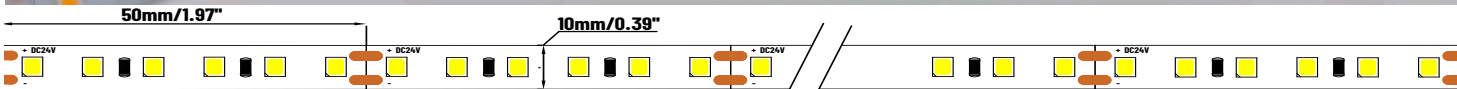

## PHYSICAL

DIMENSIONS	10mm (0.39") WIDTH *2mm (0.08") HEIGHT
OPERATING TEMPERATURE	-40°F (-40°C) TO 131°F (55°C)
IP RATING	IP20
MOUNTING	3M VHB TAPE OR PROFILE
LEAD TYPE	PRESOLDERED 6FT LEAD
PROFILE COMPATIBILITY	ALL ACE PROFILES EXCEPT MINI PROFILES
BEAM ANGLE	120°

## ORDERING INFORMATION

PRODUCT	INTENSITY	CCT	IP20	LENGTH
ACE-J	XXX	XXK	IP20	XXFT
ACE J SERIES	SC = STATIC COLOR	R = RED G = GREEN B = BLUE A = AMBER VL = VIOLET	IP20 = INDOOR	PROVIDE LENGTH

## ELECTRICAL

OUTPUT	CCT (CORRELATED COLOR TEMPERATURE)					MAX RUN	WATTAGE	CUT INTERVALS	INPUT VOLTAGE
	R	G	B	A	VL				
STATIC COLOR	624NM	524NM	459NM	590NM	446NM	20'	1.8w/FT	50mm (1.97")	24v DC