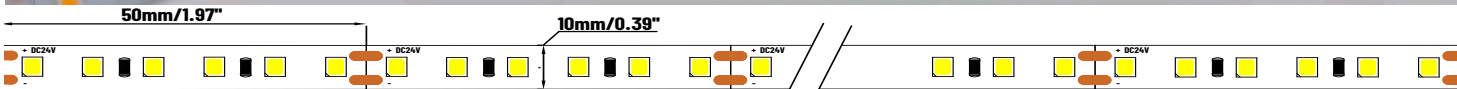

## PHYSICAL

DIMENSIONS	10mm (0.39") WIDTH *2mm (0.08") HEIGHT
OPERATING TEMPERATURE	-40°F (-40°C) TO 131°F (55°C)
IP RATING	IP20
MOUNTING	3M VHB TAPE OR PROFILE
LEAD TYPE	PRESOLDERED 6FT LEAD
PROFILE COMPATIBILITY	ALL ACE PROFILES EXCEPT MINI PROFILES
BEAM ANGLE	120°

## ORDERING INFORMATION

PRODUCT	INTENSITY	CCT	IP20	LENGTH
ACE-J	XXX	XXK	IP20	XXFT
ACE J SERIES	200 = 200LM/FT 400 = 400LM/FT 600 = 600LM/FT 800 = 800LM/FT	27K = 2700K 30K = 3000K 35K = 3500K 40K = 4000K 50K = 5000K	IP20 = INDOOR	PROVIDE LENGTH

## ELECTRICAL

OUTPUT	CCT (CORRELATED COLOR TEMPERATURE)					MAX RUN	WATTAGE	LM/ WATT	CUT INTERVALS	INPUT VOLTAGE
	2700K	3000K	3500K	4000K	5000K					
~200 LM/FT	190	198	209	214	218	40'	1.8w/FT	110	50MM (1.97")	24v DC
~400 LM/FT	391	400	413	420	419	30'	3.1w/FT	129		
~600 LM/FT	595	603	619	625	627	19'	4.9w/FT	123		
~800 LM/FT	789	797	815	822	820	14'	6.7w/FT	119		