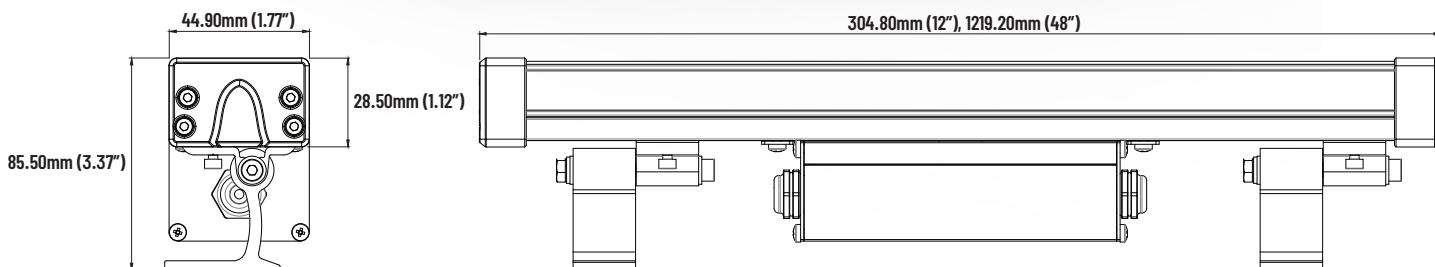

ILLUMINACE SO | OUTDOOR

PROJECT: _____

DISTRIBUTOR: _____

CONTRACTOR: _____

TYPE _____

COMMENTS _____

FEATURES

- PLUG AND PLAY
- SINGLE BIN
- MULTIPLE BEAM ANGLE
- DIMS ON/OFF, 0-10v

PHYSICAL

DIMENSIONS	44.90mm (1.77") WIDTH * 85.50mm (3.37") HEIGHT
MATERIALS	ALUMINUM ALLOY SHELL + TEMPERED GLASS COVER
OPERATING TEMPERATURE	-40°F (-40°C) to 131°F (55°C)
INPUT VOLTAGE	120v - 277v AC
IP RATING	IP67 OUTDOOR

ORDERING INFORMATION

PRODUCT	WATTAGE	LENGTH	CCT	OPTIC	LENS	MOUNTING
ILA	XXW	XFT	XKK	XXXX	XXXX	XXX
ILLUMINACE	5W = 5w/FT 10W = 10w/FT	1 = 1FT 4 = 4FT	27K = 2700K 30K = 3000K 35K = 3500K 40K = 4000K RGBW = RGB3K*	6 = 6° 8 = 8° 10 = 10° 12 = 12° 15 = 15°* 30 = 30°* 45 = 45°* 60 = 60°* 90 = 90°	SD = STANDARD HC = HONEYCOMB SHLD = SHIELD	PVT = PIVOT CLIPS

*RGBW CAN BE PAIRED WITH THESE OPTICS