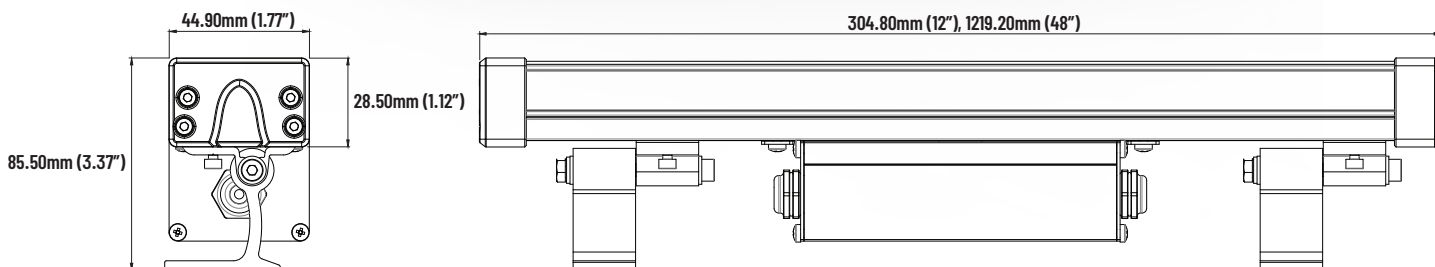

## FEATURES

- PLUG AND PLAY
- SINGLE BIN
- MULTIPLE BEAM ANGLE
- DIMS ON/OFF, 0-10v

## PHYSICAL

DIMENSIONS	44.90mm (1.77") WIDTH * 85.50mm (3.37") HEIGHT
MATERIALS	ALUMINUM ALLOY SHELL + TEMPERED GLASS COVER
OPERATING TEMPERATURE	-40°F (-40°C) to 131°F (55°C)
INPUT VOLTAGE	120v - 277v AC
IP RATING	IP67 OUTDOOR

## ORDERING INFORMATION

PRODUCT	WATTAGE	LENGTH	CCT	OPTIC	LENS	MOUNTING
ILA	XXW	XFT	XX	XXXX	XXXX	XXX
ILLUMINACE	5W = 5w/FT 10W = 10w/FT	1 = 1FT 4 = 4FT	27 = 2700K 30 = 3000K 35 = 3500K 40 = 4000K RGBW = RGB3K*	6 = 6° 8 = 8° 10 = 10° 12 = 12° 15 = 15°* 30 = 30°* 45 = 45°* 60 = 60°* 90 = 90°	1535 = 15°X35°* 1545 = 15°X45°* 1560 = 15°X60° 2545 = 25°X45° 3060 = 30°X60°	SD = STANDARD HC = HONEYCOMB SDS = STANDARD W/ SHIELD HCS = HONEYCOMB W/ SHIELD  ** SHIELD IS EXTERNAL BUT NOT DETACHABLE**