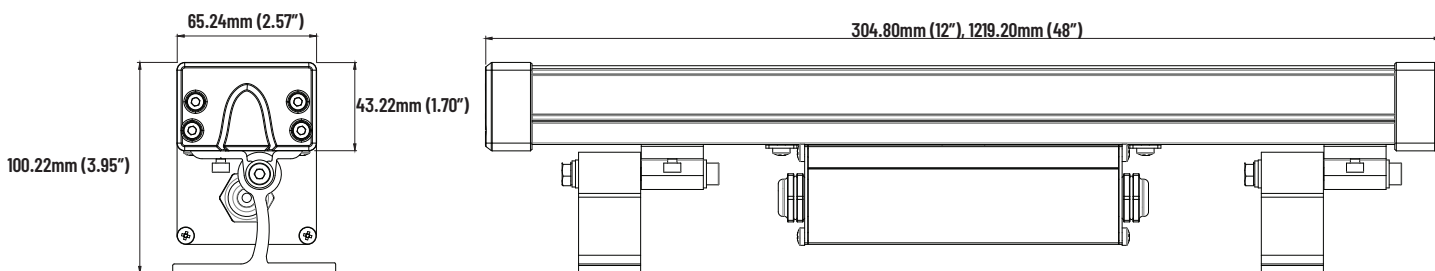

PROJECT: _____

DISTRIBUTOR: _____

CONTRACTOR: _____

TYPE _____

COMMENTS _____