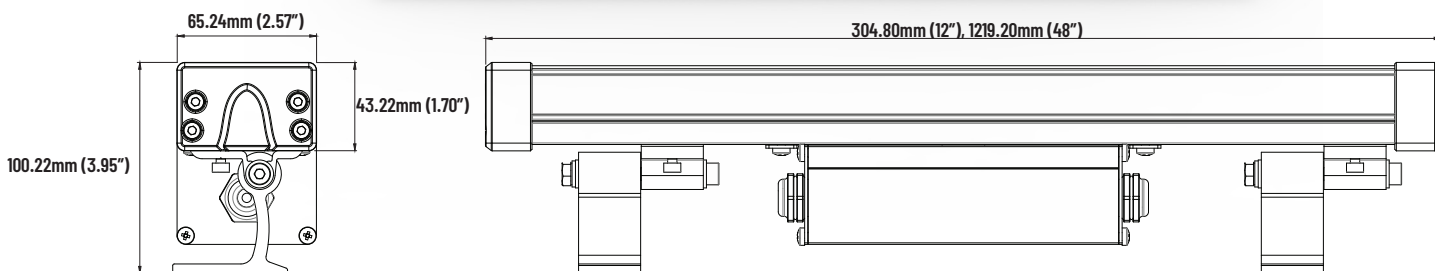

PROJECT: _____

DISTRIBUTOR: _____

CONTRACTOR: _____

TYPE _____

COMMENTS _____