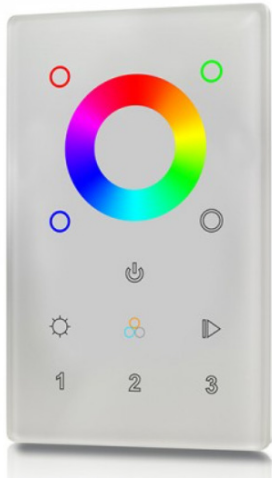

PROJECT: _____
 DISTRIBUTOR: _____
 CONTRACTOR: _____
 TYPE: _____
 COMMENTS: _____

FEATURES

- MULTI ZONE (3 ZONE)
- TOUCH PANEL
- STAND ALONE ONE UNIVERSE CONTROLLER

PHYSICAL

DIMENSIONS	2.95" (75MM) WIDTH * 4.72" (120MM) HEIGHT * 1.15" (29.1MM)
MATERIALS	TEMPERED GLASS COVER
INPUT VOLTAGE	12-24V DC