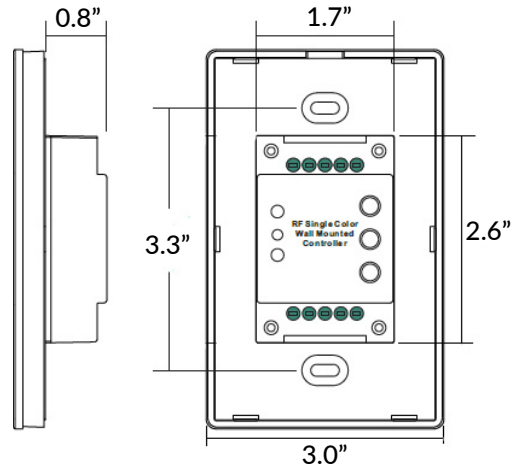

PROJECT: _____
 DISTRIBUTOR: _____
 CONTRACTOR: _____
 TYPE: _____
 COMMENTS: _____

FEATURES

- MULTI ZONE (3 ZONE)
- TOUCH PANEL
- STAND ALONE ONE UNIVERSE CONTROLLER

PHYSICAL

DIMENSIONS	2.95" (75MM) WIDTH * 4.72" (120MM) HEIGHT * 1.15" (29.1MM)
MATERIALS	TEMPERED GLASS COVER
INPUT VOLTAGE	12-24V DC