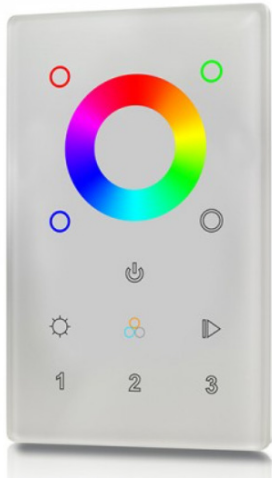

DMX CONTROLLER | INDOOR

PROJECT: _____
DISTRIBUTOR: _____
CONTRACTOR: _____
TYPE: _____
COMMENTS: _____

FEATURES

- MULTI ZONE (3 SCENE)
- TOUCH PANEL
- STAND ALONE ONE UNIVERSE CONTROLLER

PHYSICAL

DIMENSIONS	2.95" (75MM) WIDTH * 4.72" (120MM) HEIGHT * 1.15" (29.1MM)
MATERIALS	TEMPERED GLASS COVER
INPUT VOLTAGE	12-24V DC