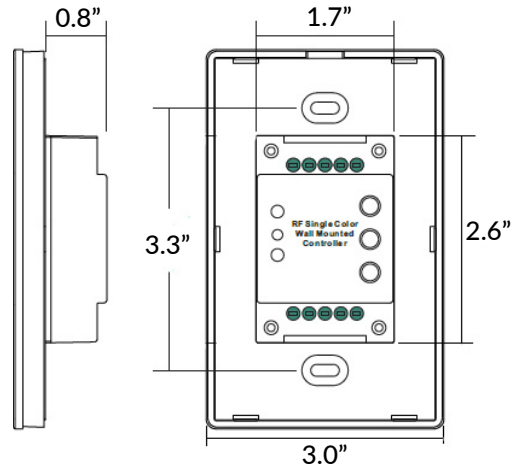

DMX CONTROLLER | INDOOR

PROJECT: _____
DISTRIBUTOR: _____
CONTRACTOR: _____
TYPE: _____
COMMENTS: _____

FEATURES

- MULTI ZONE (3 SCENE)
- TOUCH PANEL
- STAND ALONE ONE UNIVERSE CONTROLLER

PHYSICAL

DIMENSIONS	2.95" (75MM) WIDTH * 4.72" (120MM) HEIGHT * 1.15" (29.1MM)
MATERIALS	TEMPERED GLASS COVER
INPUT VOLTAGE	12-24V DC