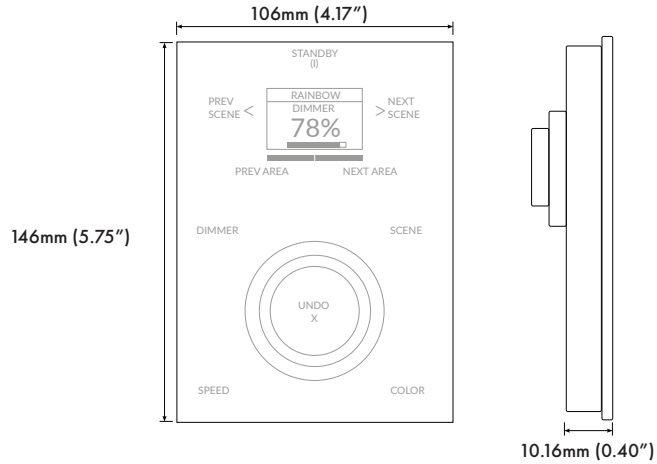

10 | DMX INDOOR CONTROLLER

PROJECT: _____

DISTRIBUTOR: _____

CONTRACTOR: _____

TYPE _____

COMMENTS _____

FEATURES

- 10 ZONE (500 SCENES)
- EASY TO VIEW SELECTED ZONE, SCENE NAME, AND DESIGN
- USB CONNECTIVITY FOR PROGRAMMING AND CONTROL
- IOS / ANDROID REMOTE APP CONTROL

PHYSICAL

DIMENSIONS	106mm (4.17") WIDTH * 146mm (5.75") HEIGHT
MATERIALS	GLASS INTERFACE
OPERATING TEMPERATURE	14°F (-10°C) TO -49°F (-45°C)
OUTPUT SIGNAL	DMX512
IP RATING	IP20
INPUT VOLTAGE	5-15VDC
POWER SUPPLY FOR CONTROLLER INCLUDED	

ORDERING INFORMATION

PRODUCT	PROTOCOL	CONTROLLER	ZONE
ACE	DMX	CTRL	XX
ACE	DMX = DMX	CTRL = CONTROLLER	10 = 10 ZONES