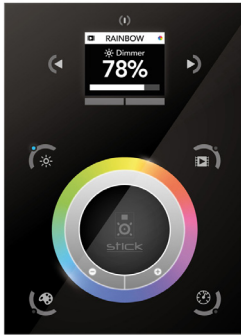

## FEATURES

- 10 ZONE (500 SCENES)
- EASY TO VIEW SELECTED ZONE, SCENE NAME, AND DESIGN
- USB CONNECTIVITY FOR PROGRAMMING AND CONTROL
- IOS / ANDROID REMOTE APP CONTROL

## PHYSICAL

DIMENSIONS	106mm (4.17") WIDTH * 146mm (5.75") HEIGHT
MATERIALS	GLASS INTERFACE
OPERATING TEMPERATURE	14°F (-10°C) TO -49°F (-45°C)
OUTPUT SIGNAL	DMX512
IP RATING	IP20
INPUT VOLTAGE	5-15VDC
*POWER SUPPLY FOR CONTROLLER INCLUDED*	