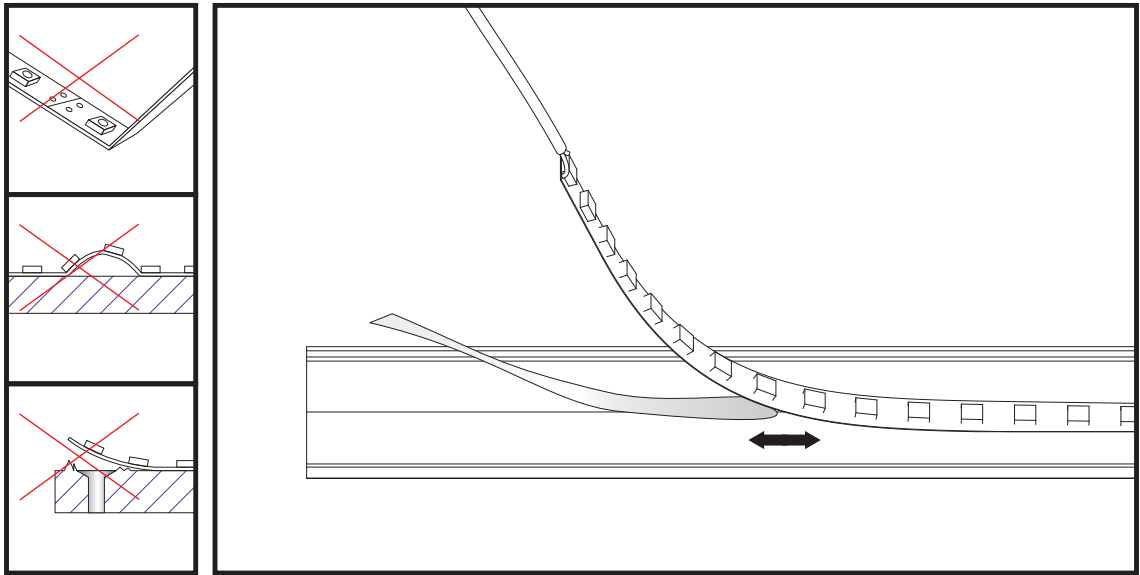

PRO-304 | ALUMINUM PROFILE 304 INSTALL

ADJUSTABLE CLIP INSTALLING INSTRUCTIONS

CORNER INSTALLING INSTRUCTIONS