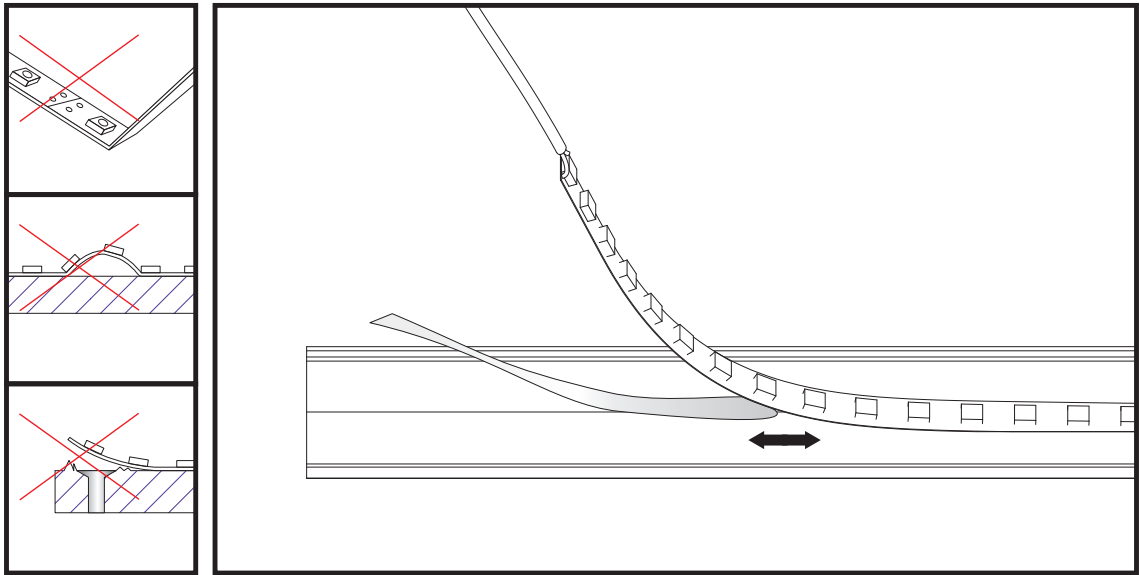

# PRO-303 | ALUMINUM PROFILE 303 INSTALL

## ADJUSTABLE CLIP INSTALLING INSTRUCTIONS

## CORNER INSTALLING INSTRUCTIONS