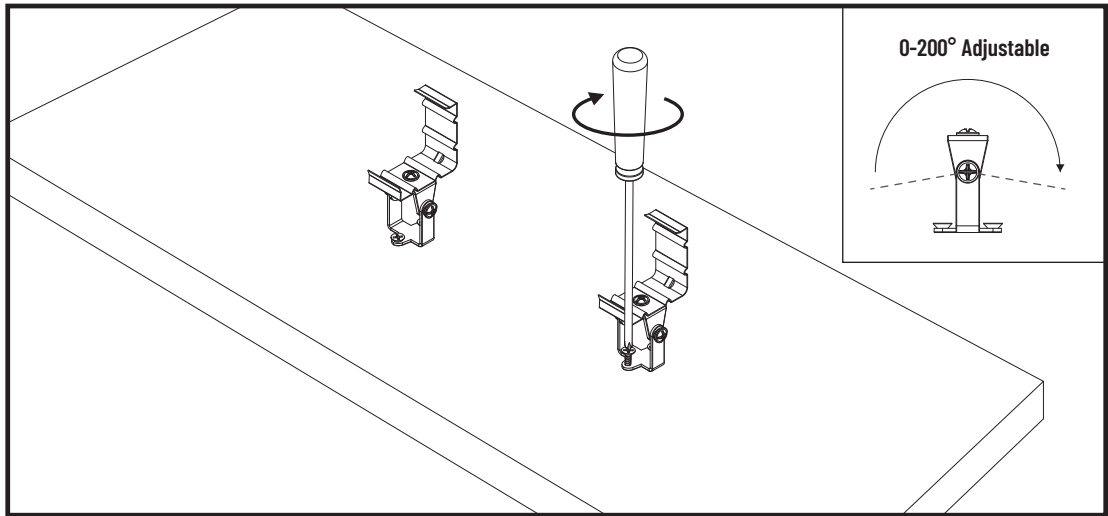

PRO-302 | ALUMINUM PROFILE 302 INSTALL

ADJUSTABLE CLIP INSTALLING INSTRUCTIONS

CORNER INSTALLING INSTRUCTIONS