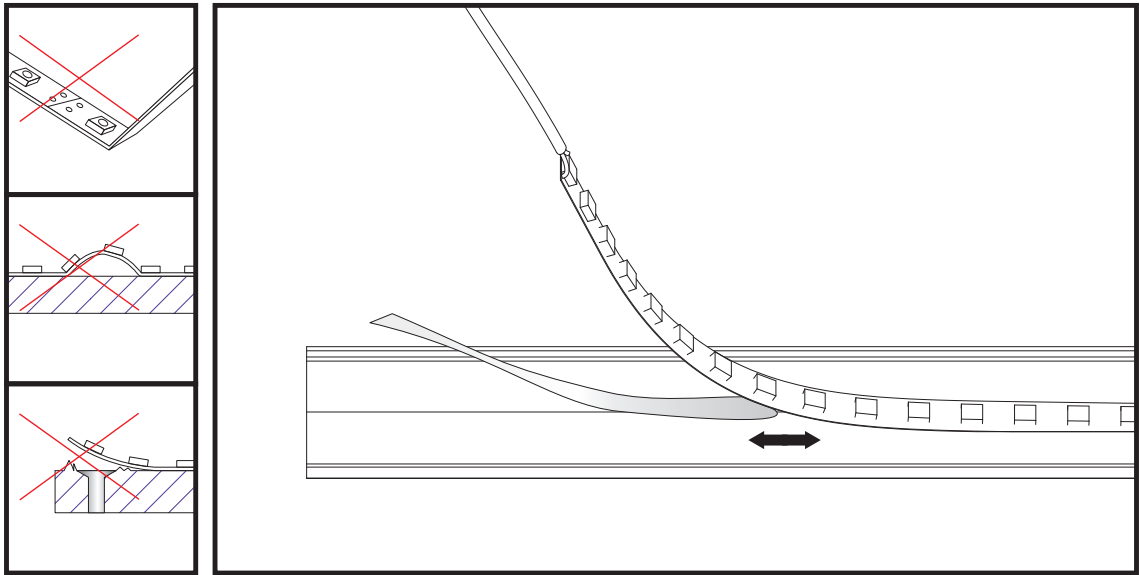

PRO-302 | ALUMINUM PROFILE 302 INSTALL

ADJUSTABLE CLIP INSTALLING INSTRUCTIONS

CORNER INSTALLING INSTRUCTIONS